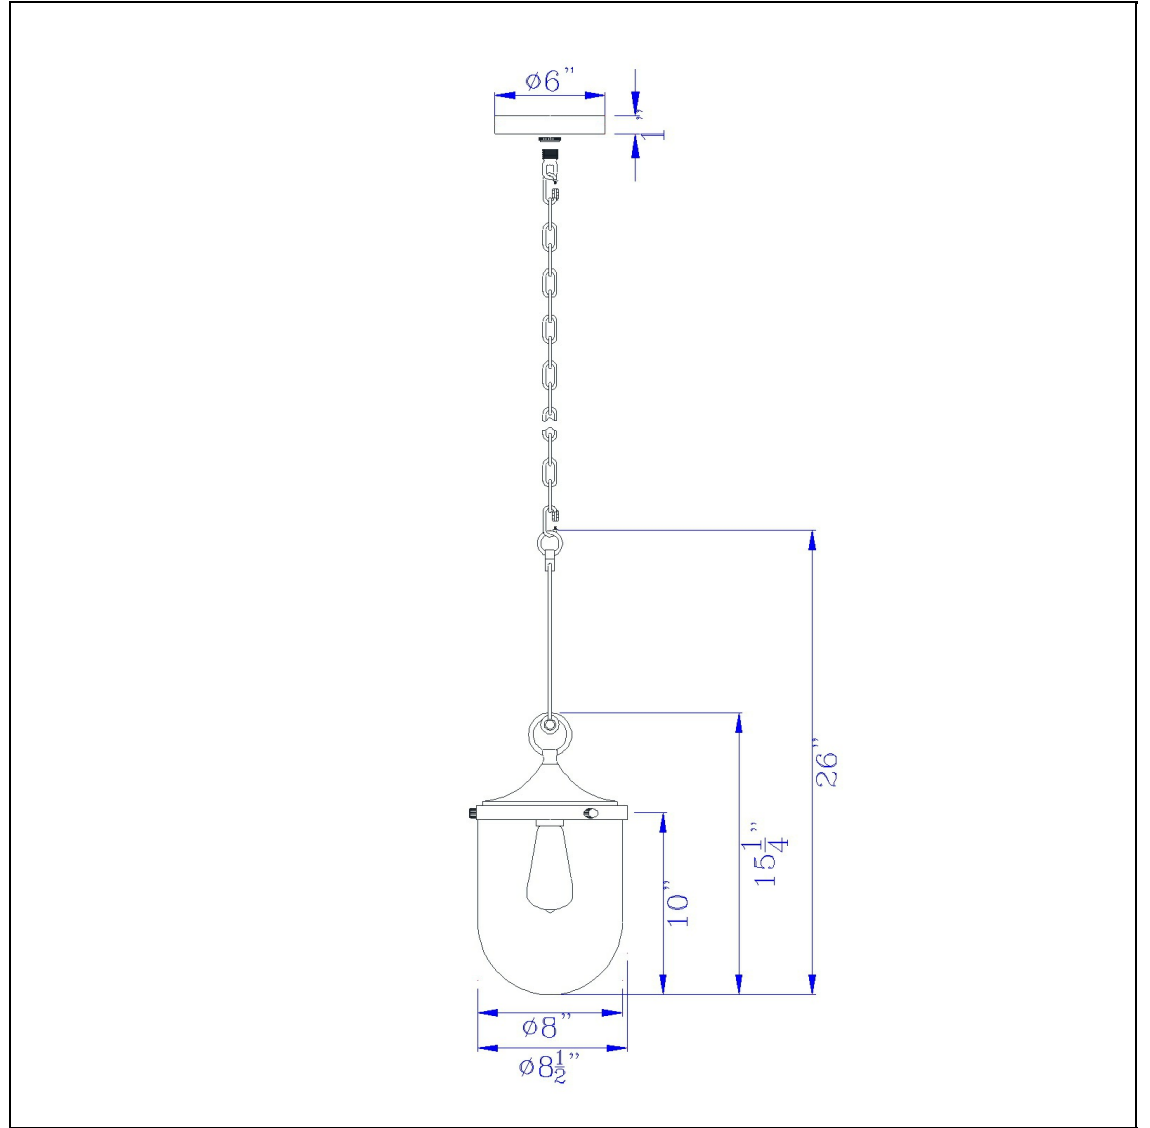

Product No. **FX-3785-1**

Description

60W Ithaca bubbled glass pendant fixture
Durable Metal and Glass Construction
Antique Brass Finish
Six Foot Chain
Seeded Glass Shade
Ships in One Carton
Chain can be adjusted to desired length
Refresh your space with this single light antique brass metal pendant. It features a large dome style

Technical Specifications

UPC	020193067284	Shade Top1	8.00
Wattage	60W	Shade Bottom1	8.00
Switch Type	X	Shade Side	10.00
Bulb Base	E26	Carton 1 Dimensions	11.00 x 13.50 x 17.30
Number of Lights	1	Carton 2 Dimensions	0.00 x 0.00 x 17.30
Color	Antique Brass	Package Dimensions	L: 17.30 W: 13.50 H: 11.00