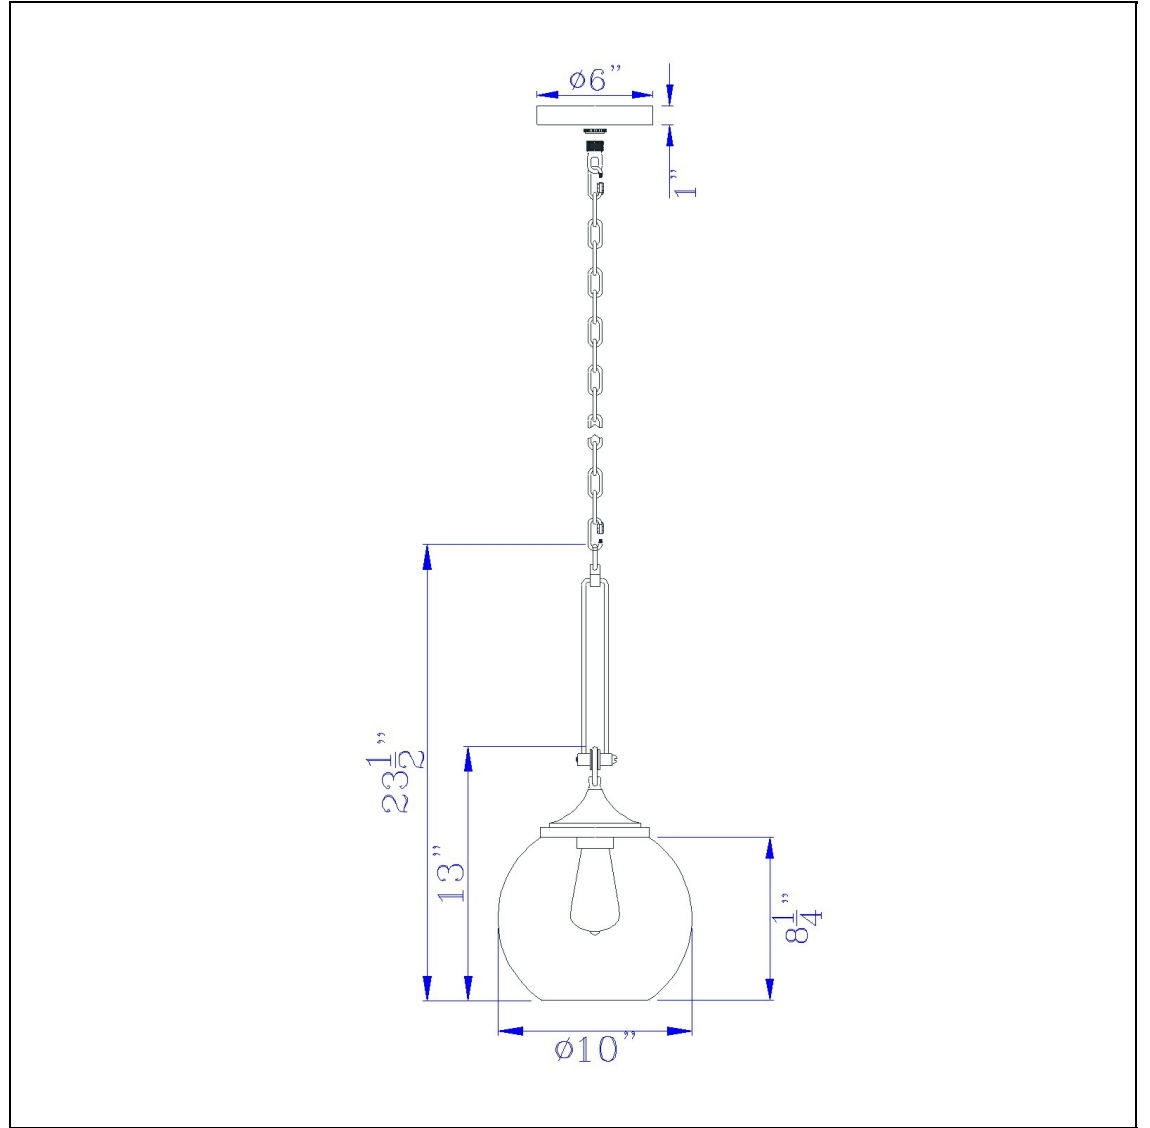

Product No. **FX-3786-1**

Description

60W Rochelle glass pendant fixture  
Durable Metal and Glass Construction  
Chrome Finish  
Six Foot Chain  
Fishbowl Style Shade  
Ships in One Carton  
Chain can be adjusted to desired length  
Refresh your space with this single light chrome metal pendant. It features a large fishbowl style sh

Technical Specifications

<b>UPC</b>	020193067284	<b>Shade Top1</b>	8.50
<b>Wattage</b>	60W	<b>Shade Bottom1</b>	8.50
<b>Switch Type</b>	X	<b>Shade Side</b>	9.00
<b>Bulb Base</b>	E26	<b>Carton 1 Dimensions</b>	12.80 x 12.80 x 18.80
<b>Number of Lights</b>	1	<b>Carton 2 Dimensions</b>	0.00 x 0.00 x 18.80
<b>Color</b>	Chrome	<b>Package Dimensions</b>	L: 18.80 W: 12.80 H: 12.80