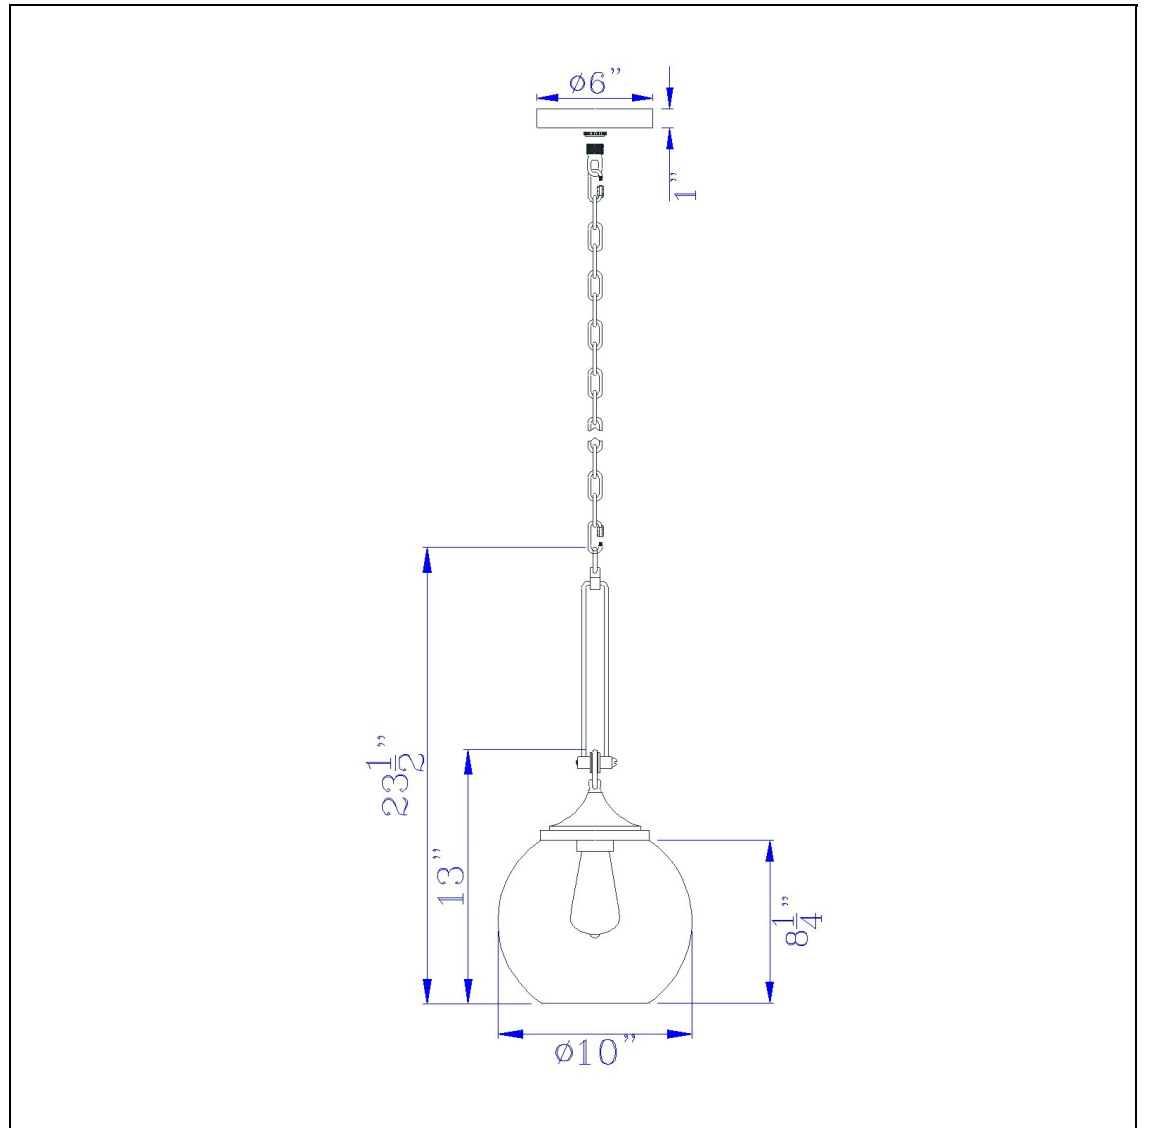

Product No. **FX-3786-1**

Description

60W Rochelle glass pendant fixture
Durable Metal and Glass Construction
Chrome Finish
Six Foot Chain
Fishbowl Style Shade
Ships in One Carton
Chain can be adjusted to desired length
Refresh your space with this single light chrome metal pendant. It features a large fishbowl style sh

Technical Specifications

UPC	020193067284	Shade Top1	8.50
Wattage	60W	Shade Bottom1	8.50
Switch Type	X	Shade Side	9.00
Bulb Base	E26	Carton 1 Dimensions	12.80 x 12.80 x 18.80
Number of Lights	1	Carton 2 Dimensions	0.00 x 0.00 x 18.80
Color	Chrome	Package Dimensions	L: 18.80 W: 12.80 H: 12.80