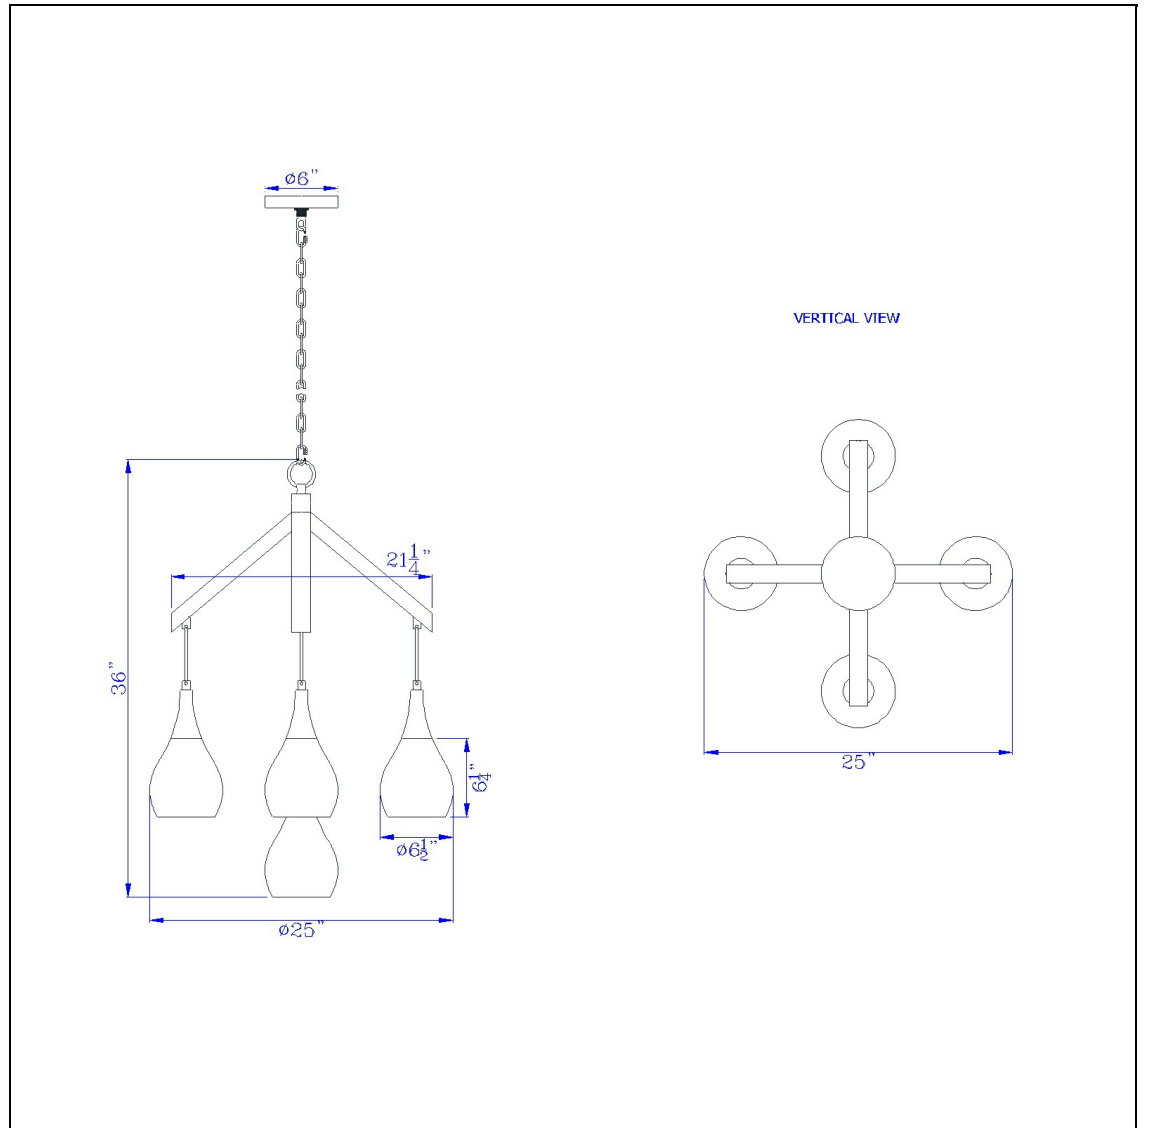

Product No. **FX-3787-5**

Description

60W x 5 Watkins rubber wood chandelier with hanging glass shades
Durable Metal and Wood Construction
Clear Glass Shades Included
Canopy Included
Six Foot Chain
Ships in One Carton
Chain can be adjusted to desired length
Refresh your home with this hanging five light wood and metal chandelier. It features metal accents

Technical Specifications

UPC	020193067284	Shade Bottom1	6.50
Wattage	60W X 5	Shade Side	6.25
Switch Type	X	Carton 1 Dimensions	19.00 x 20.80 x 20.80
Bulb Base	E26	Carton 2 Dimensions	0.00 x 0.00 x 20.80
Number of Lights	5	Package Dimensions	L: 20.80 W: 20.80 H: 19.00
Color	Wood/Dark Bronze		