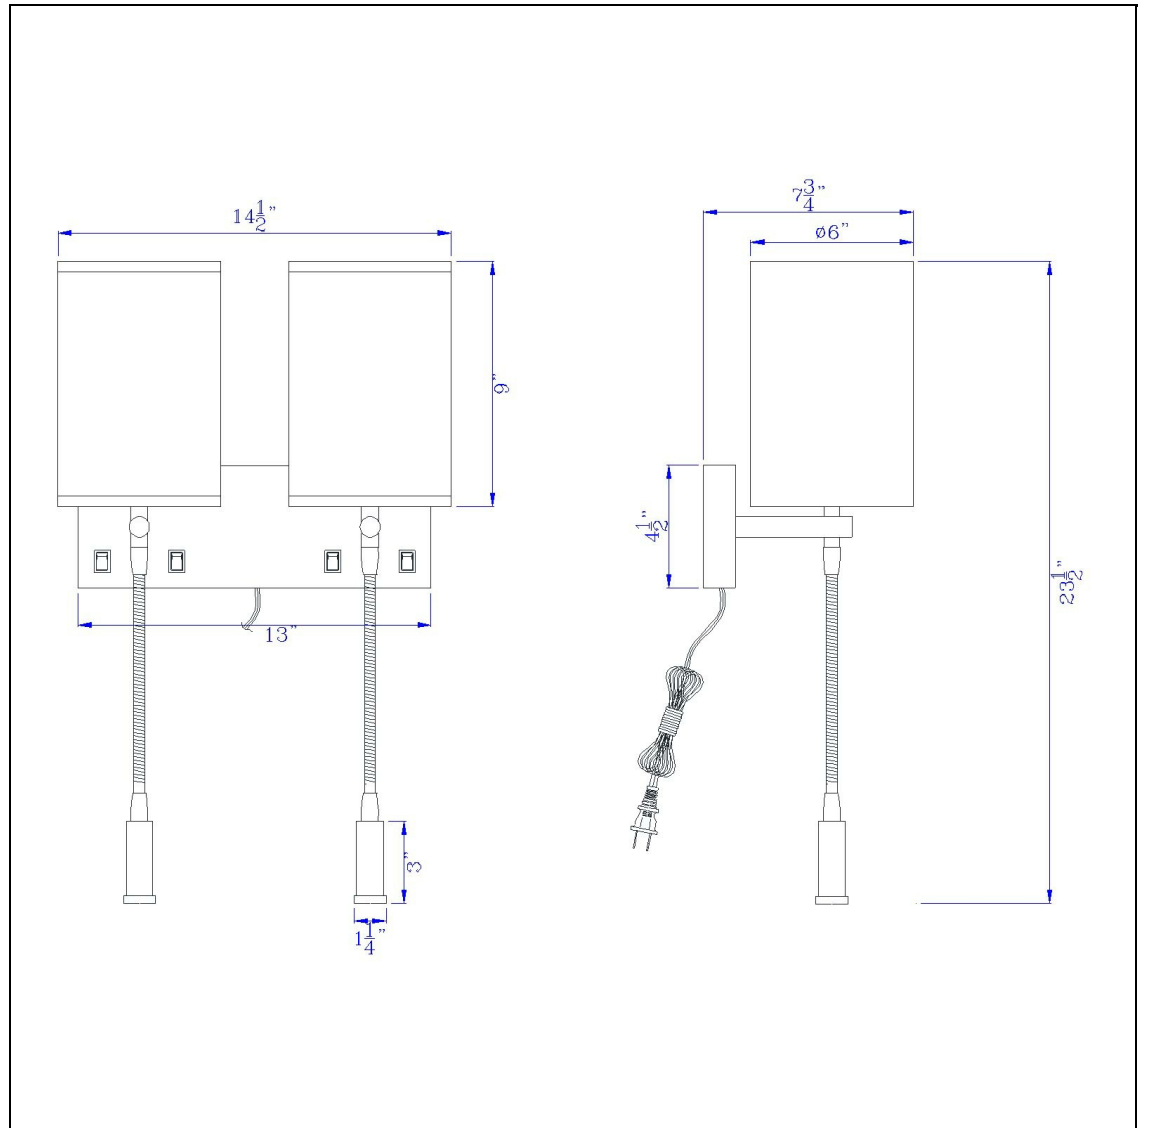

Product No. **LA-8045W2L-1**

Description

60W x 2 Lakewood wall lamp with two 1W intergrated LED reading lamps
Durable Metal Construction
Flexible Gooseneck Light
Led Reading Light
Rocker Switch on Base
Hardback Linen Shade Included
Brushed Steel Metal Finish
This modern wall lamp is a useful addition to your collection. It features a simple yet elegant meta

Technical Specifications

UPC	020193067284	Shade Top1	6.00
Wattage	60W X2 + 1W x 2	Shade Bottom1	6.00
Switch Type	ON/OFF	Shade Side	9.00
Bulb Base	E26	Carton 1 Dimensions	11.50 x 15.30 x 6.20
Number of Lights	2	Carton 2 Dimensions	0.00 x 0.00 x 6.20
Color	Brushed Steel	Package Dimensions	L: 6.20 W: 15.30 H: 11.50