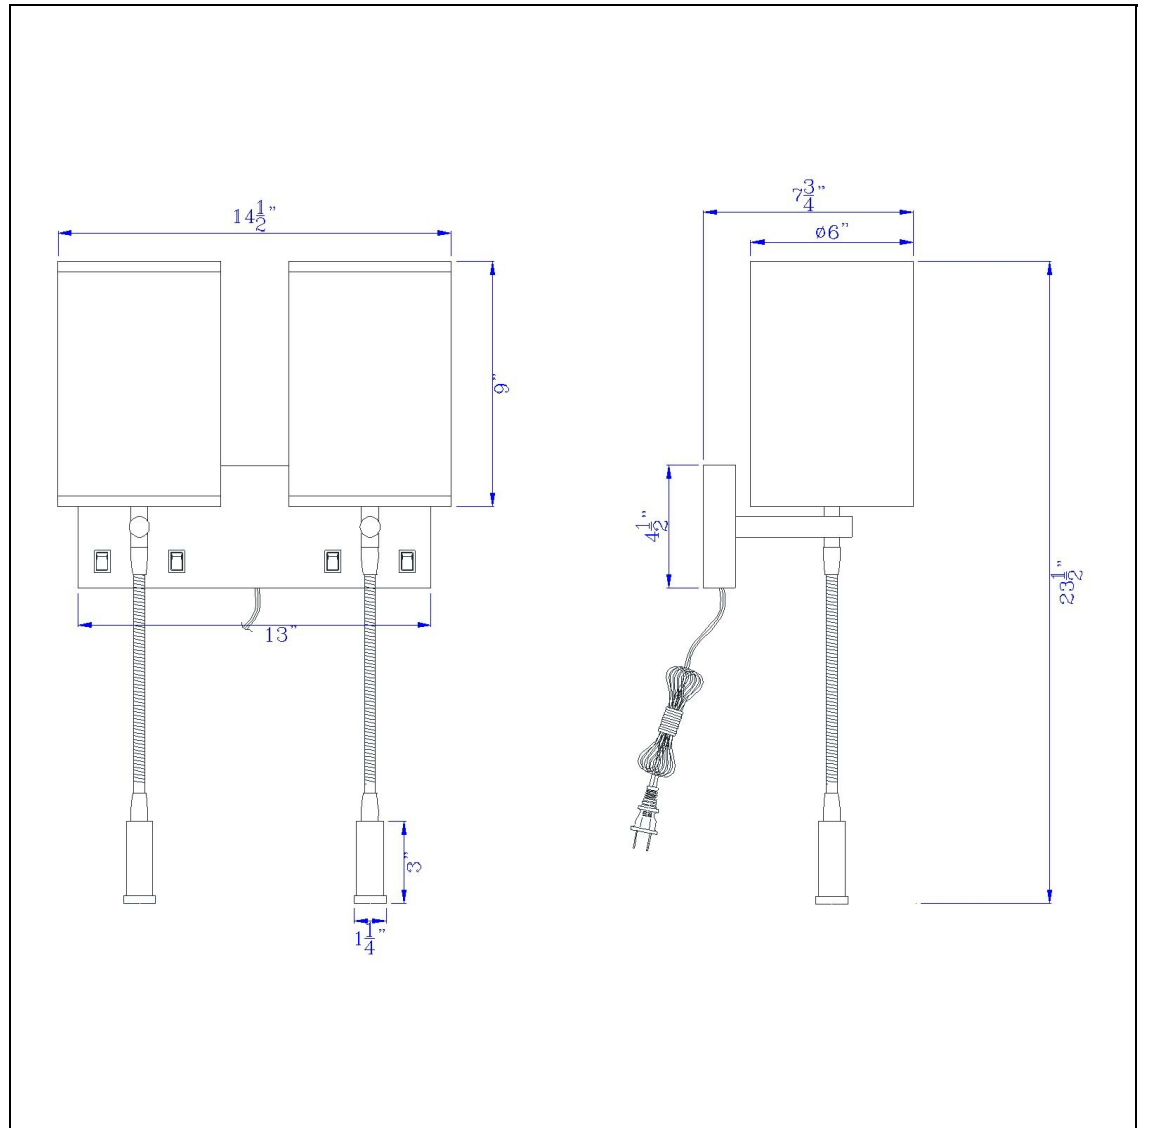

Product No. **LA-8045W2L-1**

Description

60W x 2 Lakewood wall lamp with two 1W intergrated LED reading lamps
Durable Metal Construction
Flexible Gooseneck Light
Led Reading Light
Rocker Switch on Base
Hardback Linen Shade Included
Brushed Steel Metal Finish
This modern wall lamp is a useful addition to your collection. It features a simple yet elegant meta

Technical Specifications

UPC	020193067284
Wattage	60W X2 + 1W x 2
Switch Type	ON/OFF
Bulb Base	E26
Number of Lights	2
Color	Brushed Steel

Shade Top1	6.00
Shade Bottom1	6.00
Shade Side	9.00
Carton 1 Dimensions	11.50 x 15.30 x 6.20
Carton 2 Dimensions	0.00 x 0.00 x 6.20
Package Dimensions	L: 6.20 W: 15.30 H: 11.50