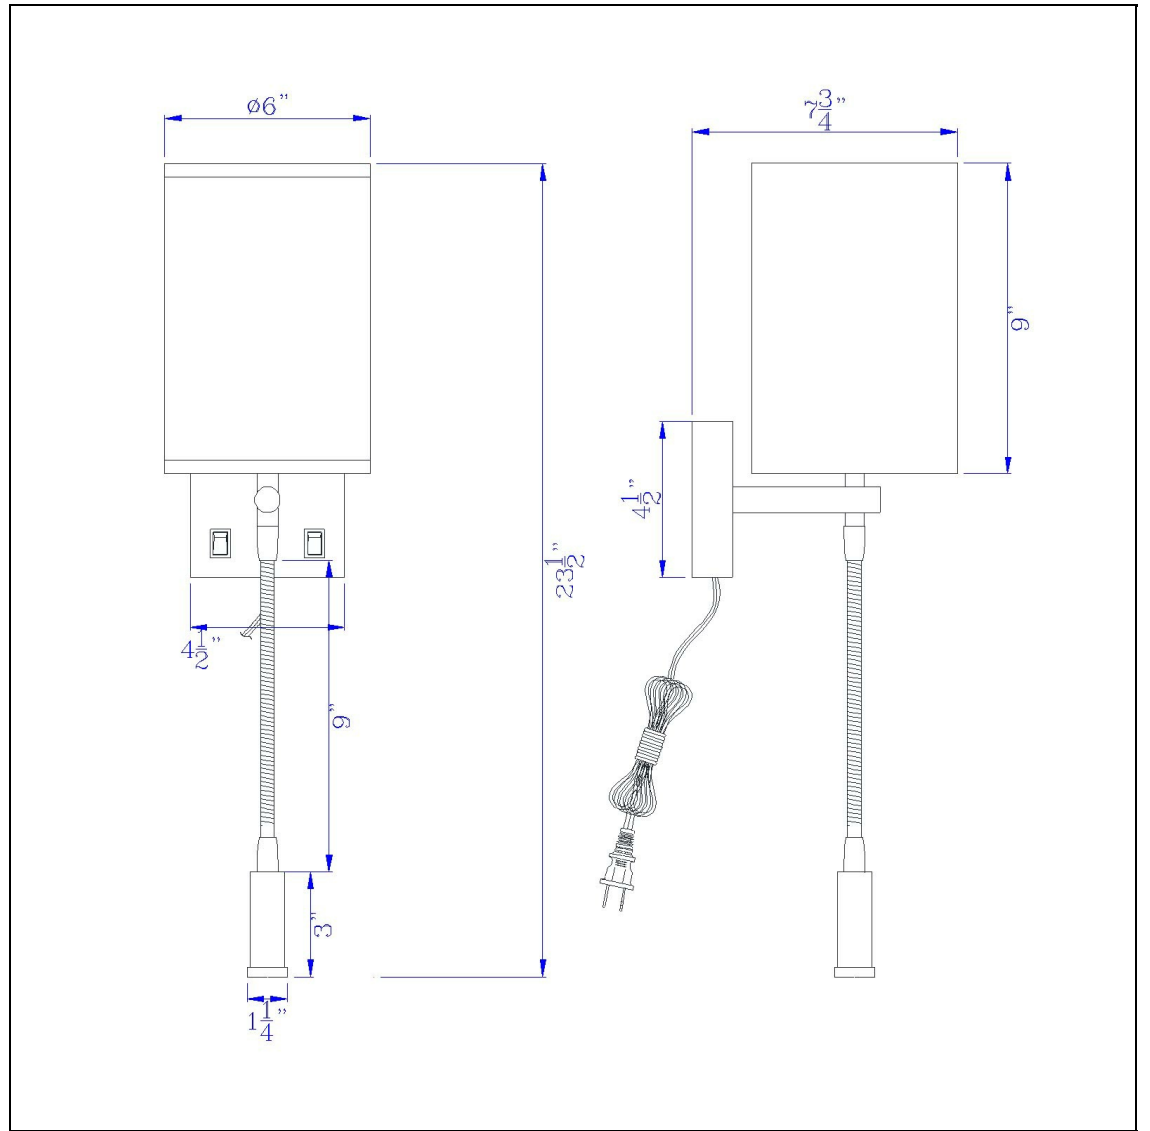

Product No. **LA-8045WL-1**

Description

60W Lakewood wall lamp with 1W intergrated LED reading lamp  
Durable Metal Construction  
Flexible Gooseneck Light  
Led Reading Light  
Rocker Switch on Base  
Hardback Linen Shade Included  
Brushed Steel Metal Finish  
This modern wall lamp is a useful addition to your collection. It features a simple yet elegant meta

Technical Specifications

<b>UPC</b>	020193067284
<b>Wattage</b>	60W+1W
<b>Switch Type</b>	ON/OFF
<b>Bulb Base</b>	E26
<b>Number of Lights</b>	1
<b>Color</b>	Brushed Steel

<b>Shade Top1</b>	6.00
<b>Shade Bottom1</b>	6.00
<b>Shade Side</b>	9.00
<b>Carton 1 Dimensions</b>	14.30 x 14.30 x 3.60
<b>Carton 2 Dimensions</b>	0.00 x 0.00 x 3.60
<b>Package Dimensions</b>	L: 3.60 W: 14.30 H: 14.30