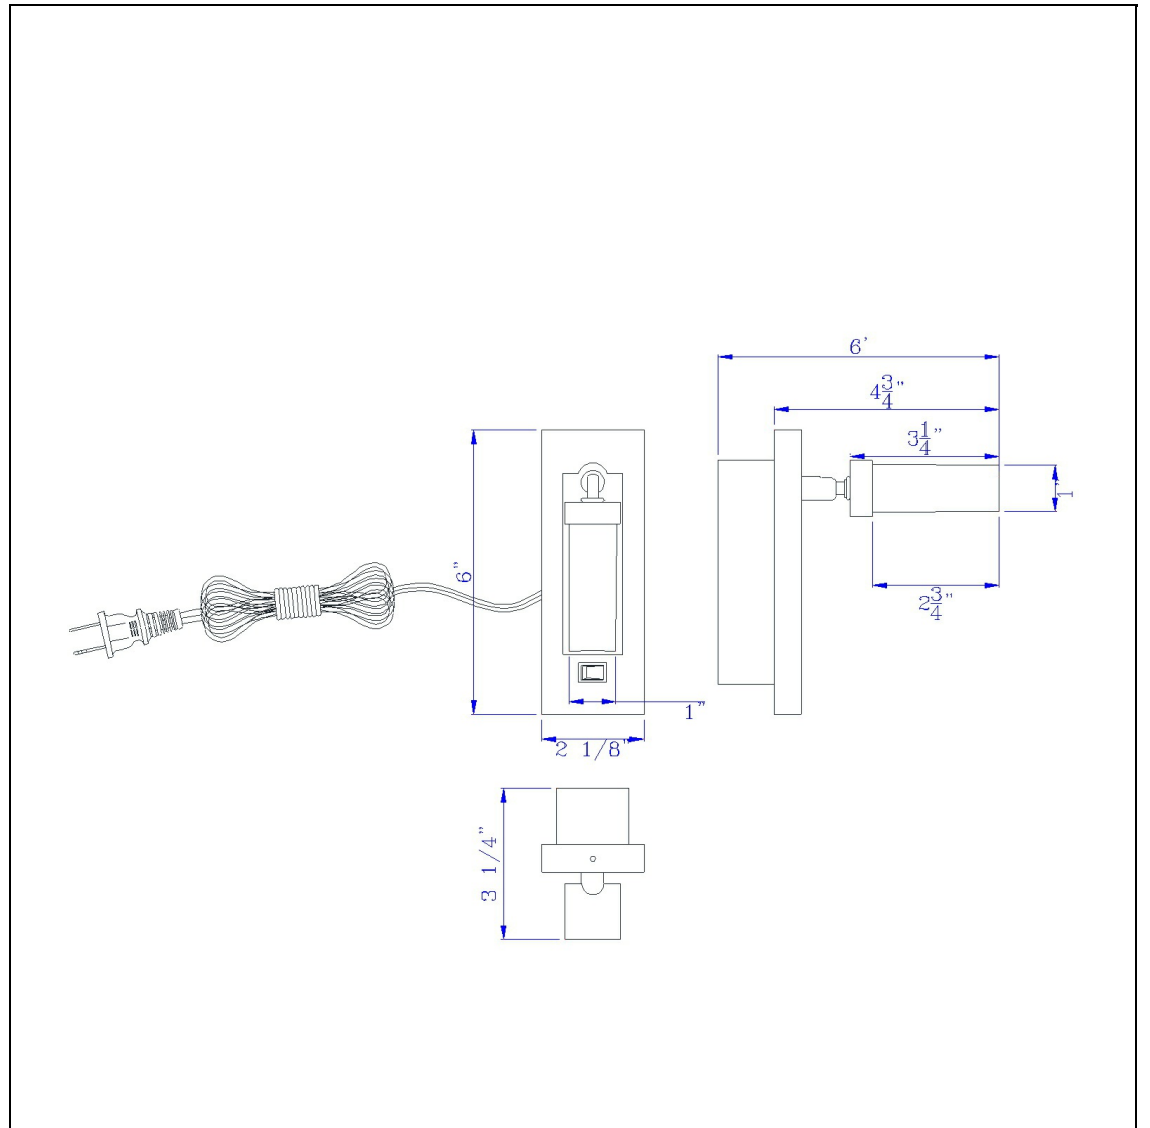

Product No. **LA-8046**

Description

3W LED adjustable bedside reading lamp (bulb included)
Durable Metal Construction
Rocker Switch on Base
Adjustable Head
Directional Light
Ships in One Carton
This modern wall lamp is a useful addition to your collection. It features a simple yet elegant meta

Technical Specifications

UPC	020193067284
Wattage	LED 3W
CRI	85
Lumen	230LM
Switch Type	ON/OFF
Bulb Base	G9
Number of Lights	1
Color	Brushed Steel

Carton 1 Dimensions	8.50 x 15.80 x 11.60
Carton 2 Dimensions	0.00 x 0.00 x 11.60
Package Dimensions	L: 11.60 W: 15.80 H: 8.50