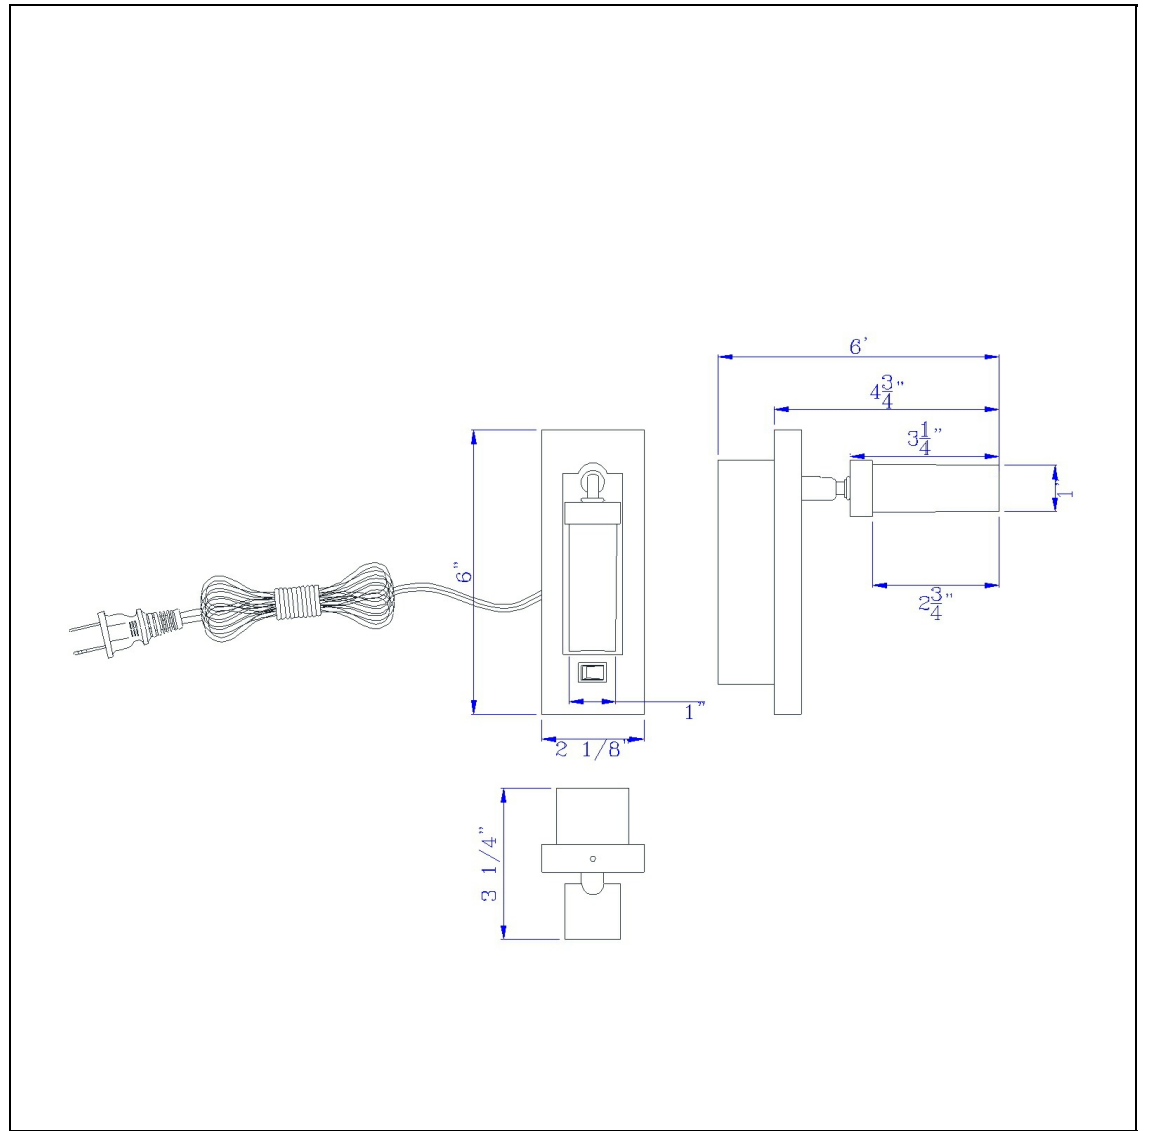

Product No. **LA-8046**

Description

3W LED adjustable bedside reading lamp (bulb included)
Durable Metal Construction
Rocker Switch on Base
Adjustable Head
Directional Light
Ships in One Carton
This modern wall lamp is a useful addition to your collection. It features a simple yet elegant meta

Technical Specifications

UPC	020193067284
Wattage	LED 3W
CRI	85
Lumen	230LM
Switch Type	ON/OFF
Bulb Base	G9
Number of Lights	1
Color	Brushed Steel

Carton 1 Dimensions	8.50 x 15.80 x 11.60
Carton 2 Dimensions	0.00 x 0.00 x 11.60
Package Dimensions	L: 11.60 W: 15.80 H: 8.50