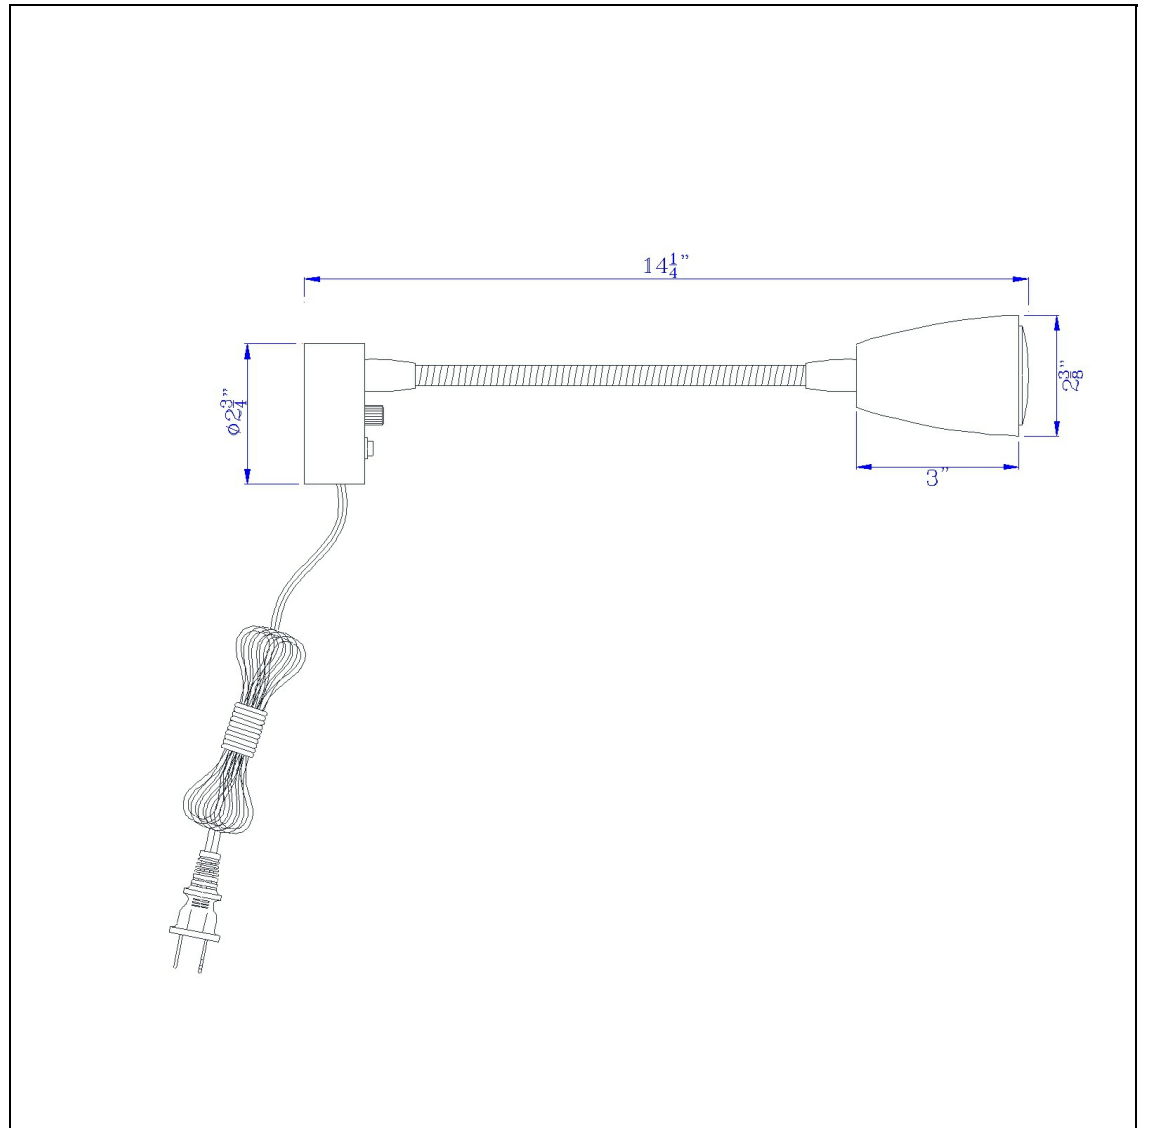

Product No. **LA-8047**

Description

6W LED gooseneck bedside reading light
(3K, 6W GU10 bulb included)
Durable Metal Construction
Flexible Gooseneck Light
Led Reading Light
Rocker Switch on Base
Brushed Steel Metal Finish
Ships in one carton
This modern wall lamp is a useful addition to your collection. It features a simple yet elegant meta

Technical Specifications

UPC	020193067284	Shade Bottom1	2.38
Wattage	LED 6W	Shade Side	3.00
CRI	85	Carton 1 Dimensions	16.30 x 20.30 x 22.10
Lumen	450LM	Carton 2 Dimensions	0.00 x 0.00 x 22.10
Switch Type	ON/OFF	Package Dimensions	L: 22.10 W: 20.30 H: 16.30
Bulb Base	LED		
Number of Lights	LED		
Color	Brushed Steel		