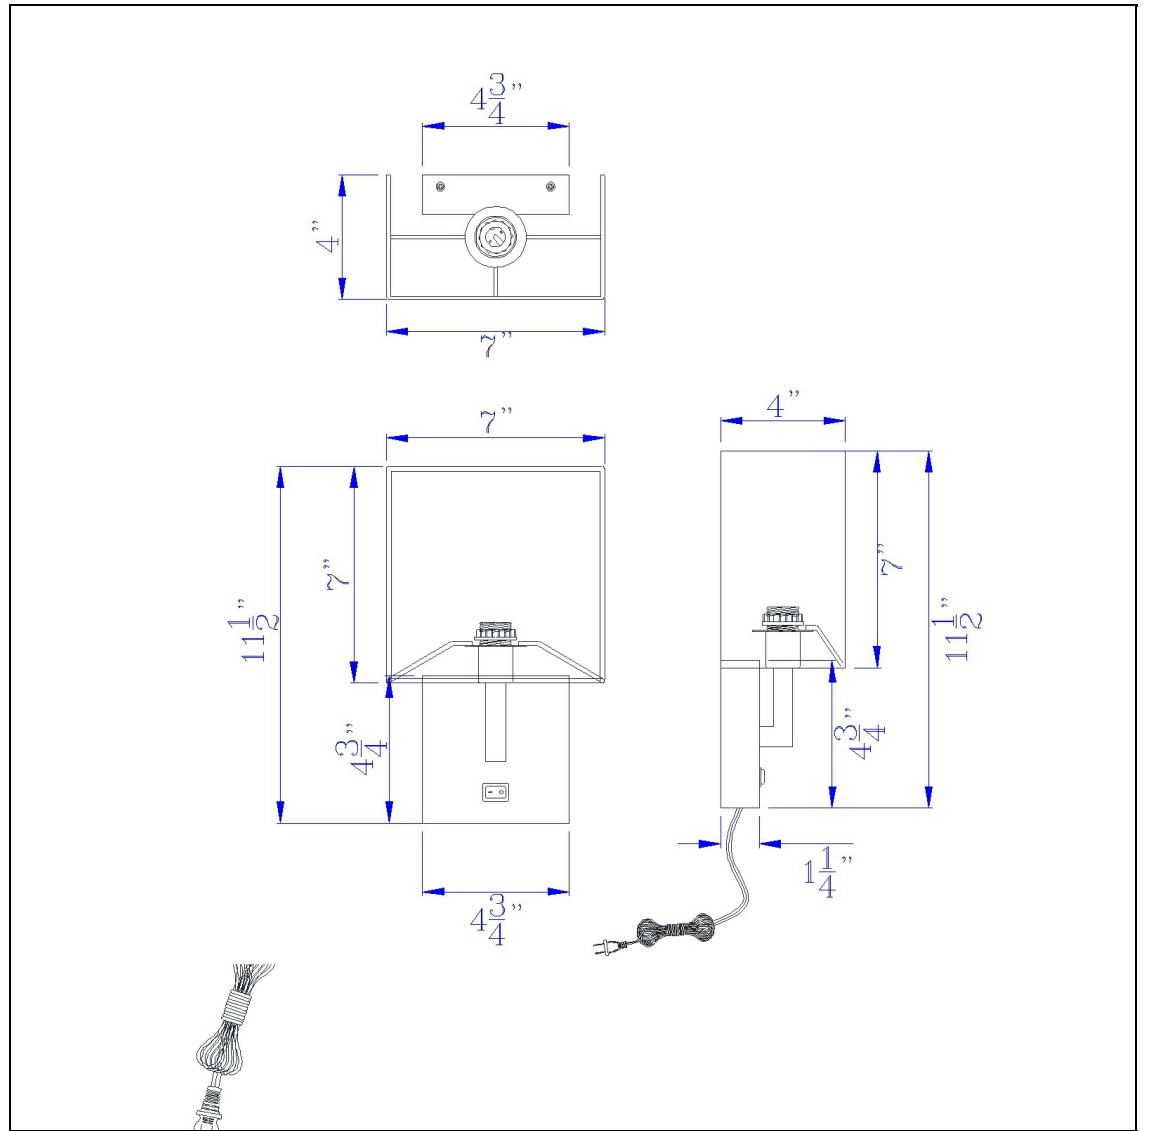

Product No. **LA-8048WL-1**

Description

40W Oberlin wall lamp  
Durable Metal Construction  
Single Light Construction  
USB Port on Base  
Functional Outlet on Base  
Rocker Switch on Base  
Hardback Fabric Shade Panel  
This modern wall lamp is a useful addition to your collection. It features a durable metal construct

Technical Specifications

<b>UPC</b>	020193067284	<b>Shade Top1</b>	4.00
<b>Wattage</b>	40W	<b>Shade Top2</b>	7.00
<b>Switch Type</b>	ON/OFF	<b>Shade Bottom1</b>	4.00
<b>Bulb Base</b>	E12	<b>Shade Bottom2</b>	7.00
<b>Number of Lights</b>	1	<b>Shade Side</b>	7.00
<b>Color</b>	Dark Bronze	<b>Carton 1 Dimensions</b>	11.00 x 14.80 x 18.80
		<b>Carton 2 Dimensions</b>	0.00 x 0.00 x 18.80
		<b>Package Dimensions</b>	L: 18.80 W: 14.80 H: 11.00