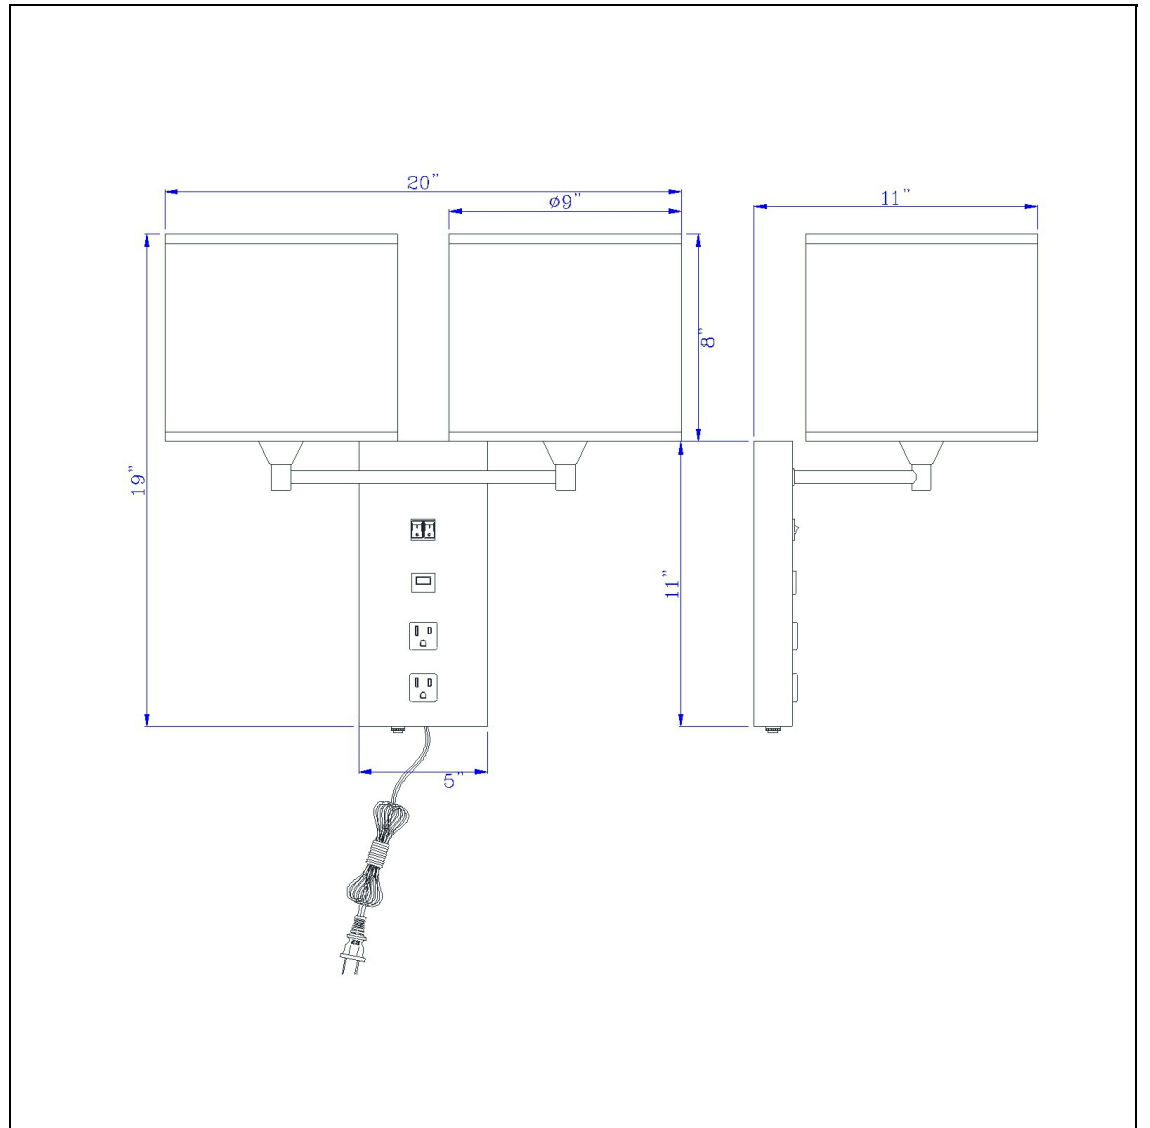

Product No. **LA-8049W2L-1**

Description

60W x 2 Reedsport wall lamp with 2 power outlets and 1 USB charging port
Durable Metal Construction
Double Light Construction
USB Port on Base
Functional Outlet on Base
Rocker Switch on Base
Round Hardback Fabric Shade Included
This modern wall lamp is a useful addition to your collection. It features a durable metal construct

Technical Specifications

UPC	020193067284	Shade Top1	9.00
Wattage	60W X 2	Shade Bottom1	9.00
Switch Type	ON/OFF	Shade Side	8.00
Bulb Base	E26	Carton 1 Dimensions	16.00 x 22.00 x 5.90
Number of Lights	2	Carton 2 Dimensions	0.00 x 0.00 x 5.90
Color	Brushed Steel	Package Dimensions	L: 5.90 W: 22.00 H: 16.00