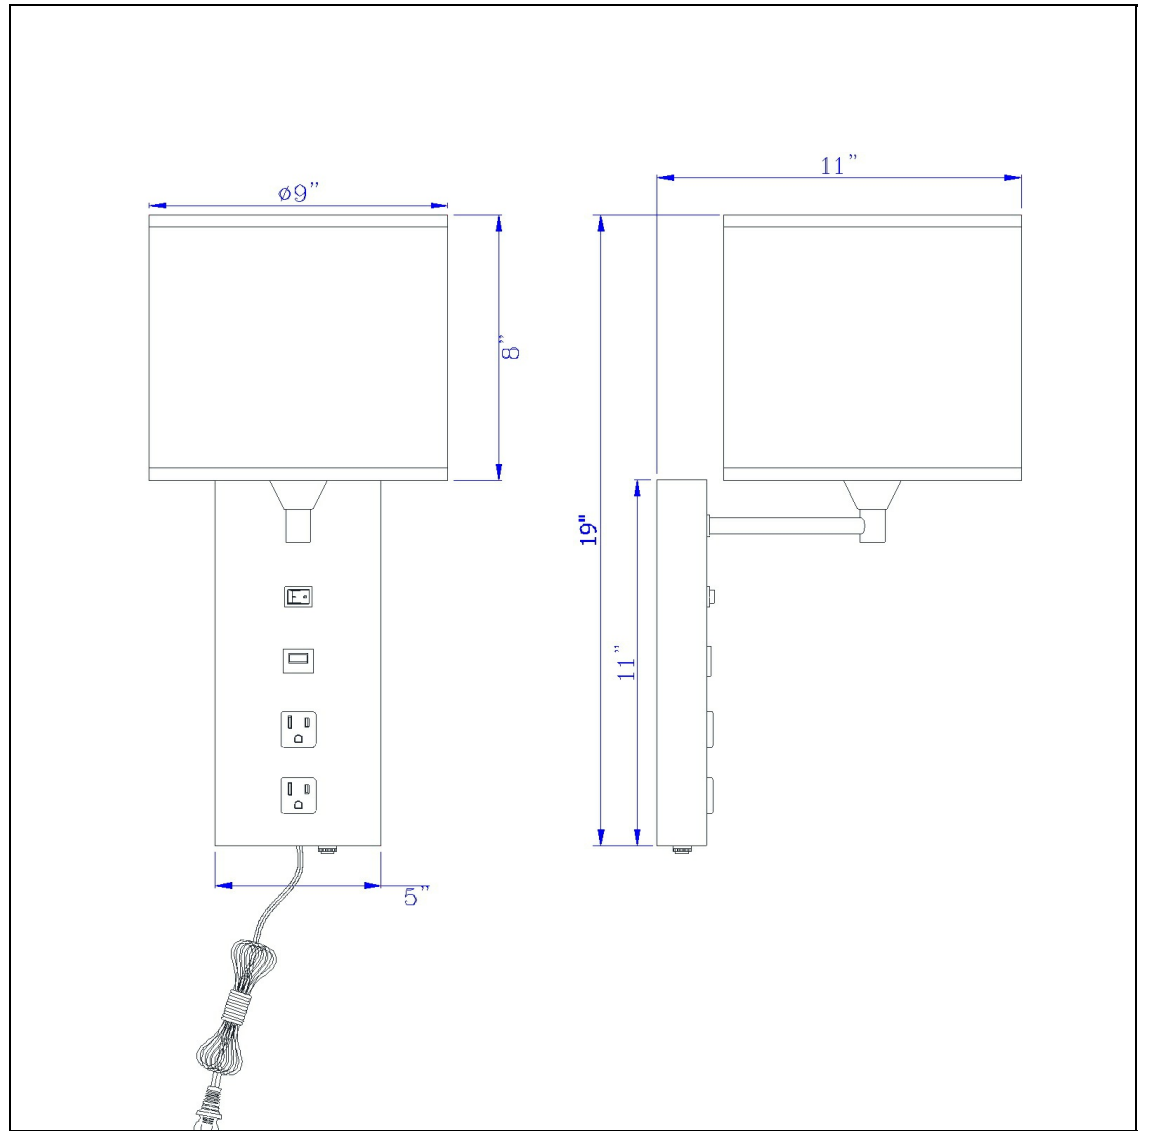

Product No. **LA-8049WL-1**

Description

60W Reedsport wall lamp
Durable Metal Construction
Single Light Construction
USB Port on Base
Functional Outlet on Base
Rocker Switch on Base
Round Hardback Fabric Shade Included
This modern wall lamp is a useful addition to your collection. It features a durable metal construct

Technical Specifications

UPC	020193067284
Wattage	60W
Switch Type	ON/OFF
Bulb Base	E26
Number of Lights	1
Color	Brushed Steel

Shade Top1	9.00
Shade Bottom1	9.00
Shade Side	8.00
Carton 1 Dimensions	15.00 x 16.00 x 4.80
Carton 2 Dimensions	0.00 x 0.00 x 4.80
Package Dimensions	L: 4.80 W: 16.00 H: 15.00