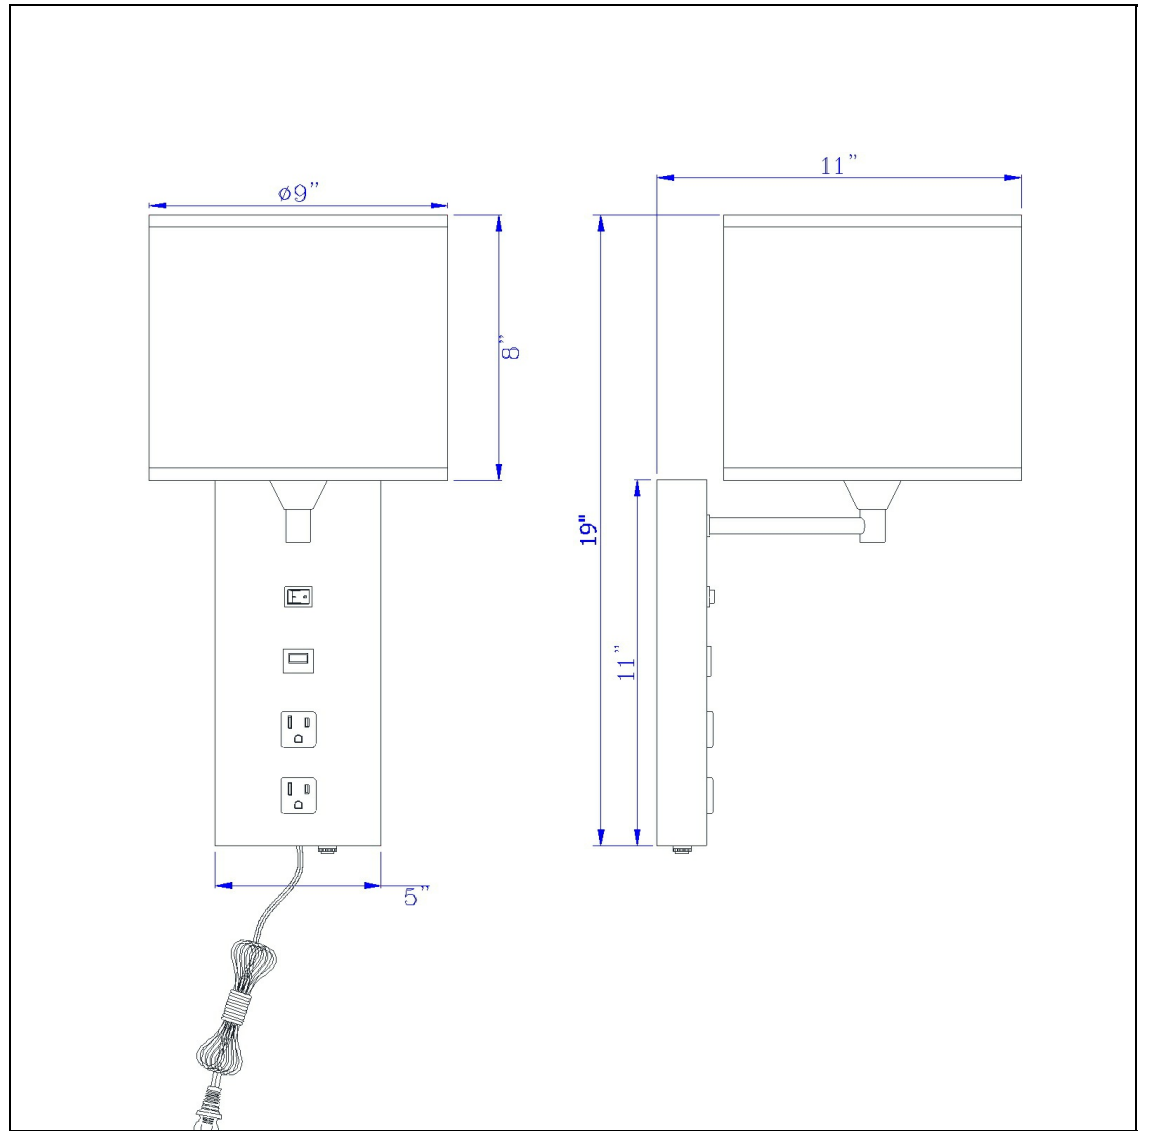

Product No. **LA-8049WL-1**

Description

60W Reedsport wall lamp
Durable Metal Construction
Single Light Construction
USB Port on Base
Functional Outlet on Base
Rocker Switch on Base
Round Hardback Fabric Shade Included
This modern wall lamp is a useful addition to your collection. It features a durable metal construct

Technical Specifications

UPC	020193067284	Shade Top1	9.00
Wattage	60W	Shade Bottom1	9.00
Switch Type	ON/OFF	Shade Side	8.00
Bulb Base	E26	Carton 1 Dimensions	15.00 x 16.00 x 4.80
Number of Lights	1	Carton 2 Dimensions	0.00 x 0.00 x 4.80
Color	Brushed Steel	Package Dimensions	L: 4.80 W: 16.00 H: 15.00