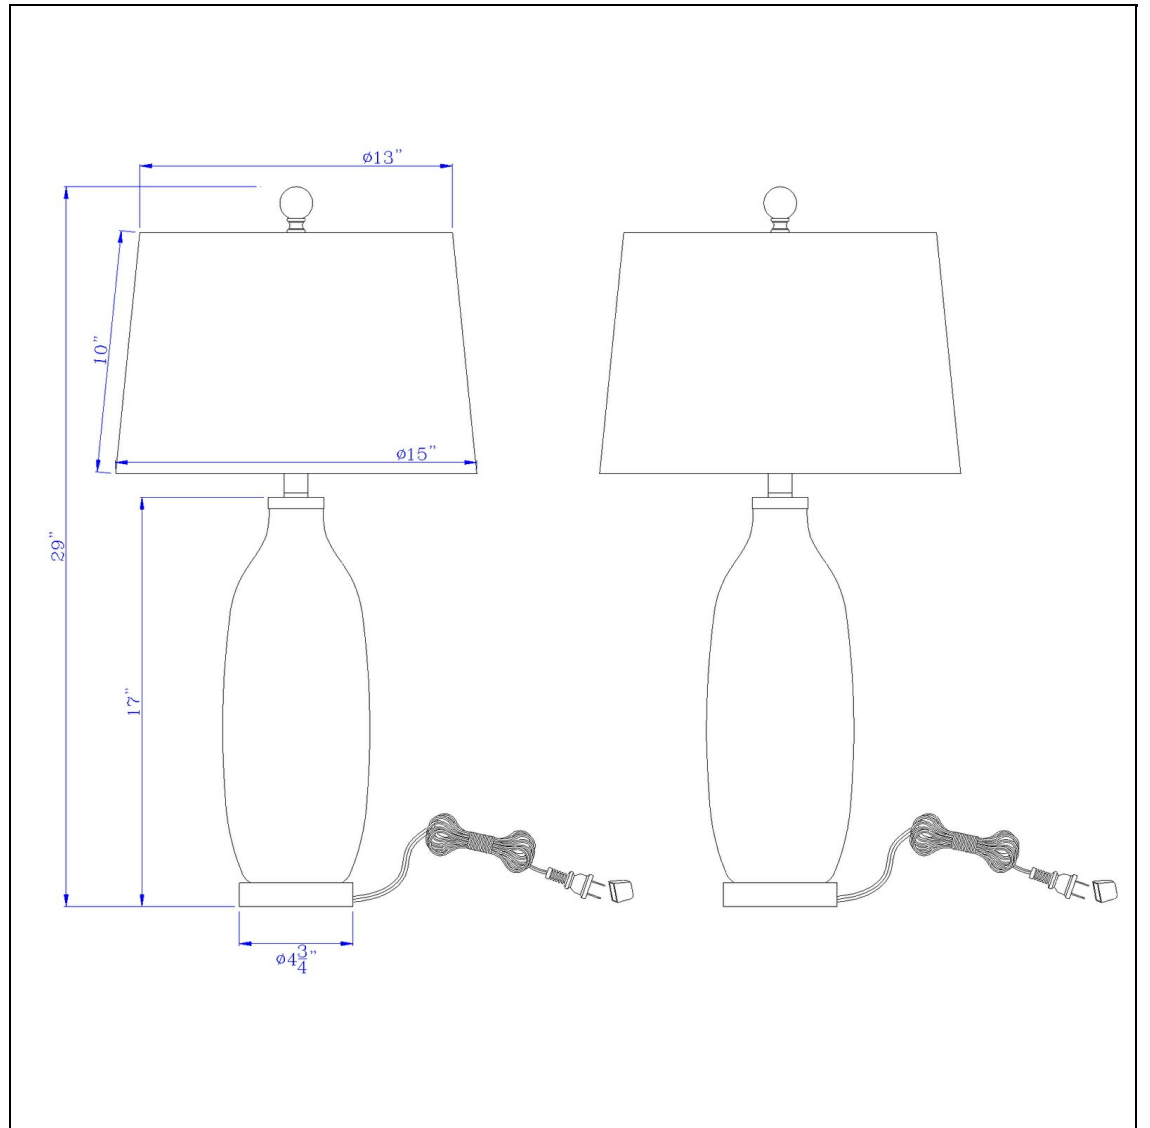

Product No. **BO-3085TB-2**

Description

150W 3 way Cullman glass table lamp with crystal base and hardback taper drum fabric shade (sold as pairs)
Durable Glass Construction
Includes Two Shades
Ships in One Carton
Clear Crystal Platform Base
Three Way Switch
Sold as Pair
Add a pop of color to your space with this pair of glass table lamps. They feature a bold aqua finish

Technical Specifications

UPC	020193067284
Wattage	150W
Switch Type	3 WAY
Bulb Base	E26
Number of Lights	2
Color	Aqua

Shade Top1	13.00
Shade Bottom1	15.00
Shade Side	10.00
Carton 1 Dimensions	20.50 x 16.00 x 16.00
Carton 2 Dimensions	0.00 x 0.00 x 16.00
Package Dimensions	L: 16.00 W: 16.00 H: 20.50