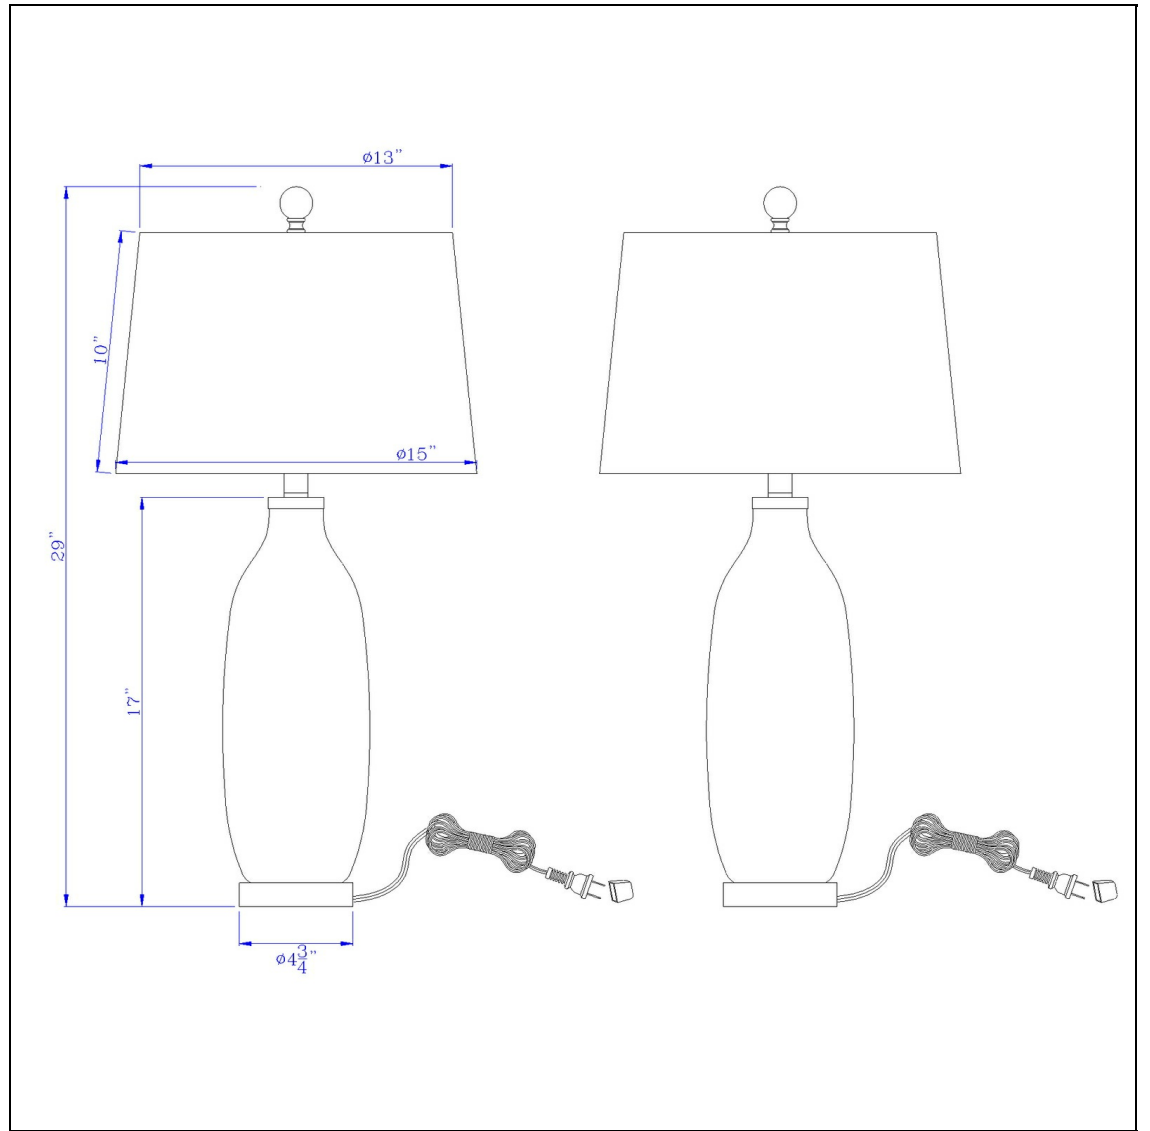

Product No. **BO-3085TB-2**

Description

150W 3 way Cullman glass table lamp with crystal base and hardback taper drum fabric shade (sold as pairs)  
Durable Glass Construction  
Includes Two Shades  
Ships in One Carton  
Clear Crystal Platform Base  
Three Way Switch  
Sold as Pair  
Add a pop of color to your space with this pair of glass table lamps. They feature a bold aqua finish

Technical Specifications

|                         |              |
|-------------------------|--------------|
| <b>UPC</b>              | 020193067284 |
| <b>Wattage</b>          | 150W         |
| <b>Switch Type</b>      | 3 WAY        |
| <b>Bulb Base</b>        | E26          |
| <b>Number of Lights</b> | 2            |
| <b>Color</b>            | Aqua         |

|                            |                            |
|----------------------------|----------------------------|
| <b>Shade Top1</b>          | 13.00                      |
| <b>Shade Bottom1</b>       | 15.00                      |
| <b>Shade Side</b>          | 10.00                      |
| <b>Carton 1 Dimensions</b> | 20.50 x 16.00 x 16.00      |
| <b>Carton 2 Dimensions</b> | 0.00 x 0.00 x 16.00        |
| <b>Package Dimensions</b>  | L: 16.00 W: 16.00 H: 20.50 |