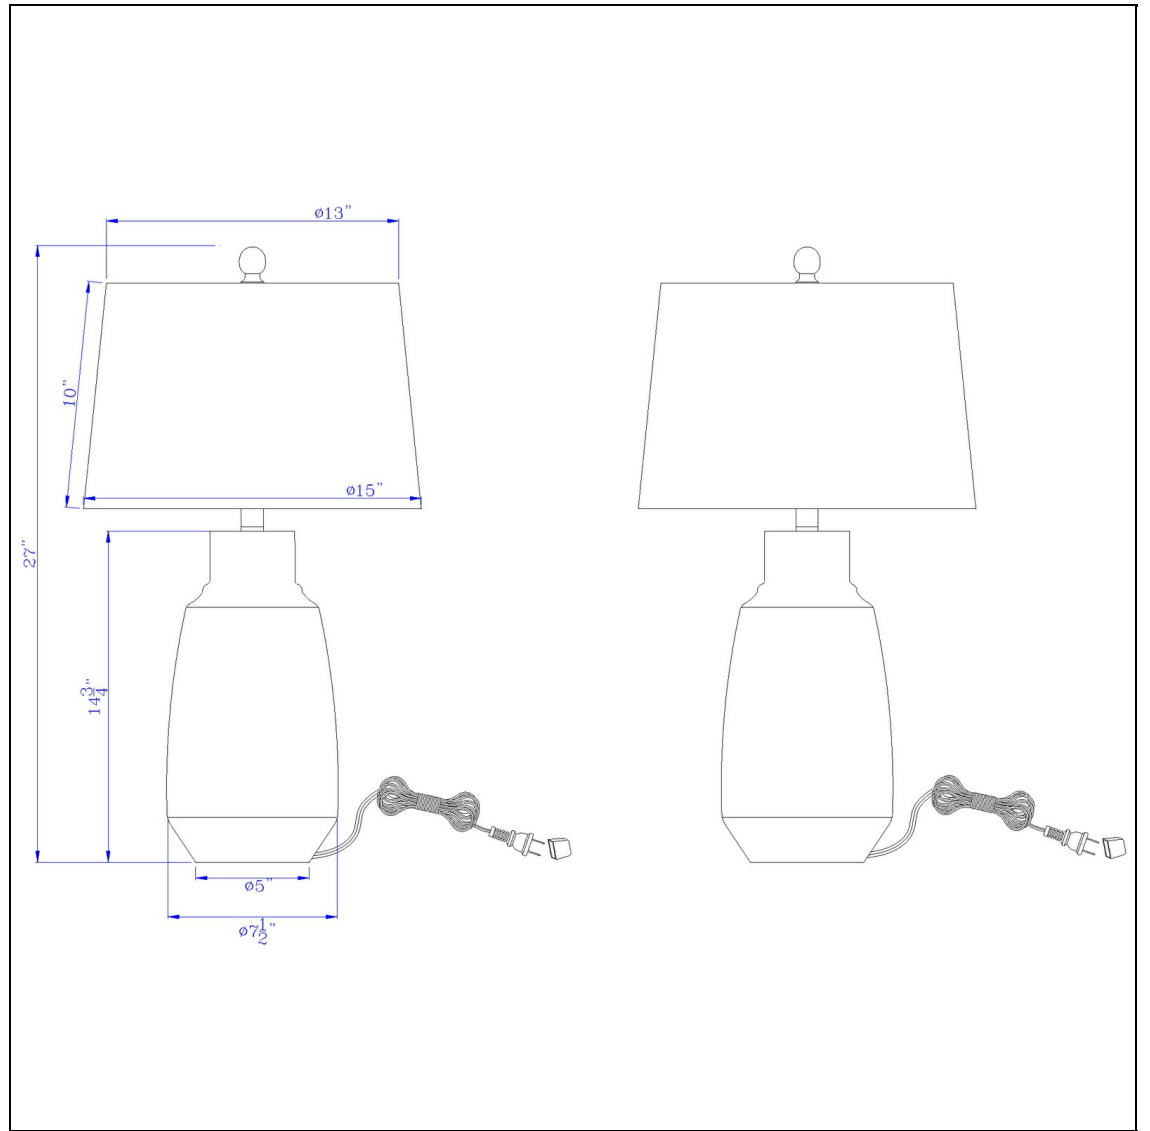

Product No. **BO-3087TB-2**

Description

150W 3 way Scottsboro ceramic table lamp and hardback taper drum soft burlap shade (sold as pairs)
Durable Ceramic Construction
Includes Two Shades
Ships in One Carton
Distressed Finish
Three Way Switch
Sold as Pair
Update your style with this set of terra cota table lamps. They feature a weathered white overlay up

Technical Specifications

UPC	020193067284
Wattage	150W
Switch Type	3 WAY
Bulb Base	E26
Number of Lights	2
Color	Terra Cotta

Shade Top1	13.00
Shade Bottom1	15.00
Shade Side	10.00
Carton 1 Dimensions	18.50 x 16.00 x 16.00
Carton 2 Dimensions	0.00 x 0.00 x 16.00
Package Dimensions	L: 16.00 W: 16.00 H: 18.50