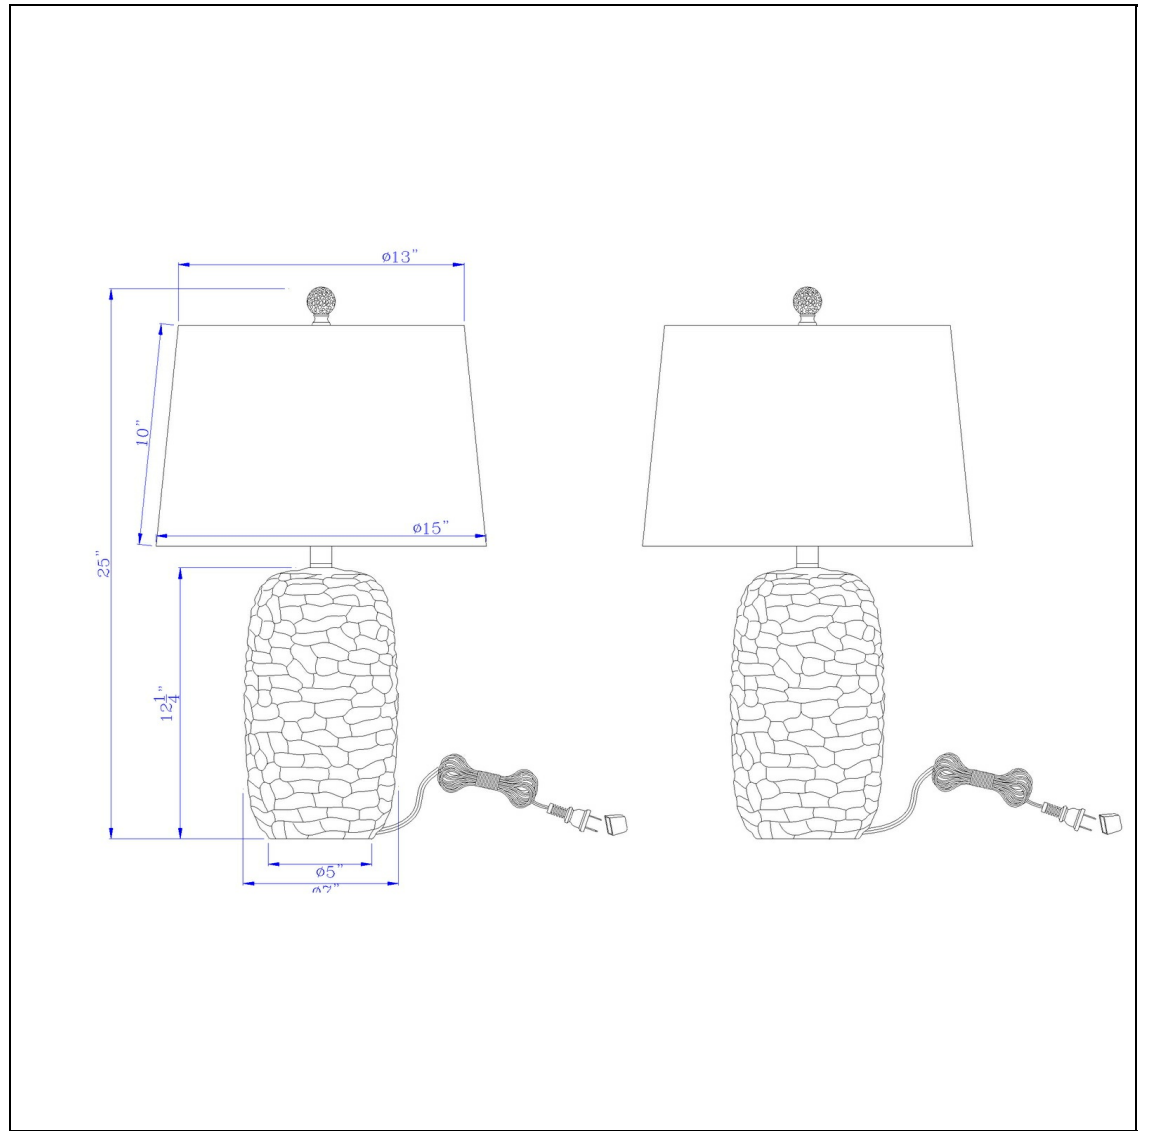

Product No. **BO-3089TB-2**

Description

150W 3 way Menlo resin table lamp with hardback taper drum fabric shade (sold as pairs)
Durable Resin Construction
Includes Two Shades
Ships in One Carton
Hand Painted Finish
Three Way Switch
Sold as Pair
Update your style with this set of oval shaped table lamps. They feature silver finish with a matte

Technical Specifications

UPC	020193067284	Shade Top1	13.00
Wattage	150W	Shade Bottom1	15.00
Switch Type	3 WAY	Shade Side	10.00
Bulb Base	E26	Carton 1 Dimensions	22.50 x 16.00 x 17.50
Number of Lights	2	Carton 2 Dimensions	0.00 x 0.00 x 17.50
Color	Ash Black/Antique silver	Package Dimensions	L: 17.50 W: 16.00 H: 22.50