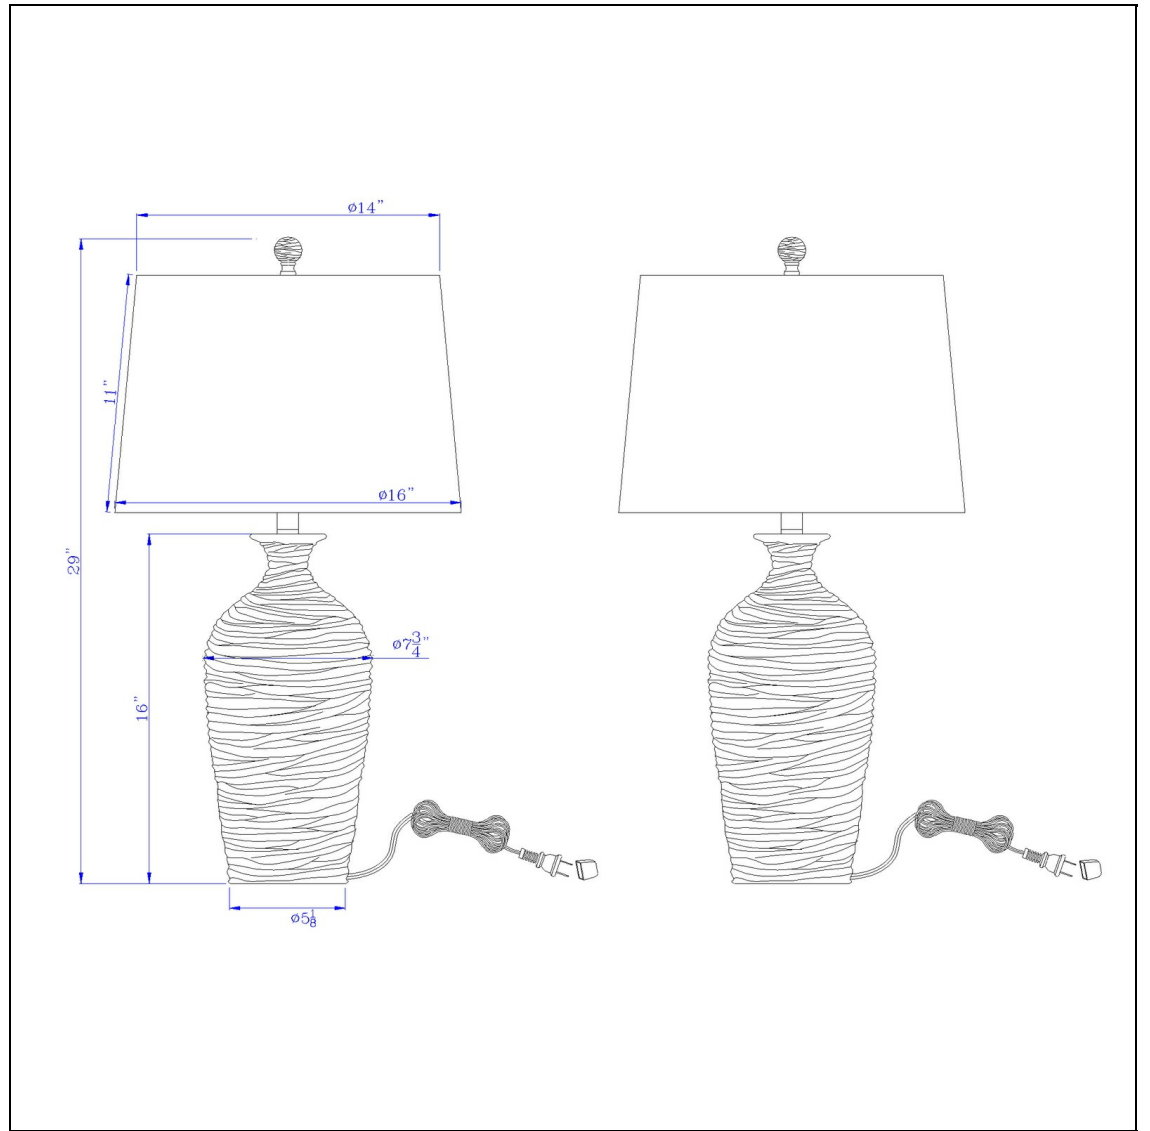

Product No. **BO-3090TB-2**

Description

150W 3 way Aurora resin table lamp with hardback taper drum fabric shade (sold as pairs)
Durable Resin Construction
Includes Two Shades
Ships in One Carton
Texturized Finish
Three Way Switch
Sold as Pair
Update your style with this set of vase shaped table lamps. They feature a textured body with an ant

Technical Specifications

UPC	020193067284
Wattage	150W
Switch Type	3 WAY
Bulb Base	E26
Number of Lights	2
Color	Antique Bronze

Shade Top1	14.00
Shade Bottom1	16.00
Shade Side	11.00
Carton 1 Dimensions	24.50 x 18.50 x 18.50
Carton 2 Dimensions	0.00 x 0.00 x 18.50
Package Dimensions	L: 18.50 W: 18.50 H: 24.50