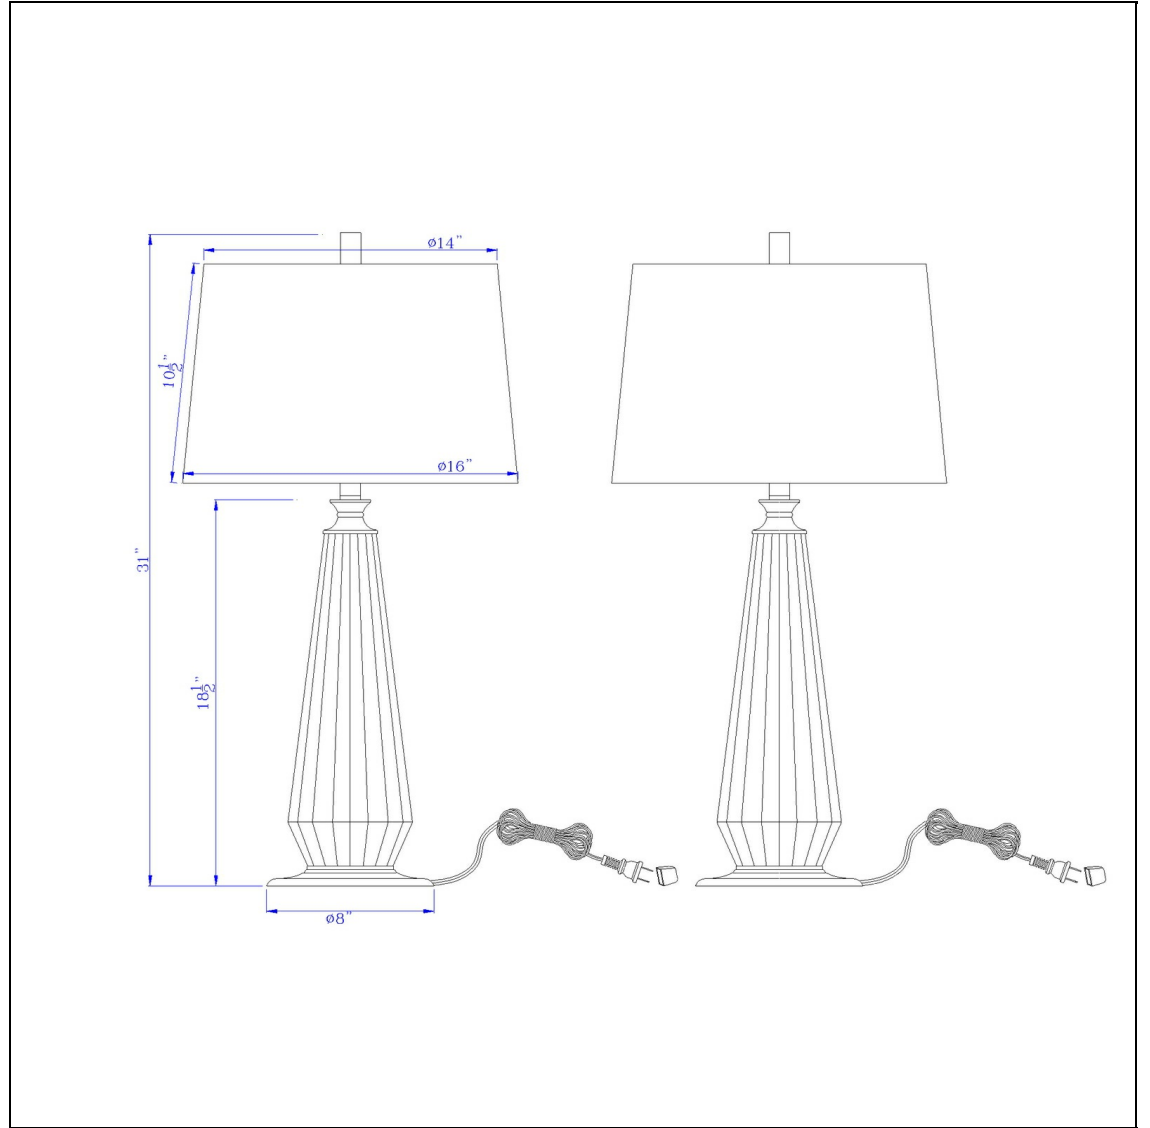

Product No. **BO-3092TB-2**

Description

150W 3 way Southington glass table lamp with taper drum fabric shade (sold as pairs)
Durable Glass Construction
Includes Two Shades
Ships in One Carton
Circular Metal Bottom
Three Way Switch
Sold as Pair
Update your style with this set of tear drop style table lamps. They feature a faceted clear glass f

Technical Specifications

UPC	020193067284	Shade Top1	14.00
Wattage	150W	Shade Bottom1	16.00
Switch Type	3 WAY	Shade Side	10.50
Bulb Base	E26	Carton 1 Dimensions	25.50 x 17.00 x 17.00
Number of Lights	2	Carton 2 Dimensions	0.00 x 0.00 x 17.00
Color	Glass/Antique Bronze	Package Dimensions	L: 17.00 W: 17.00 H: 25.50