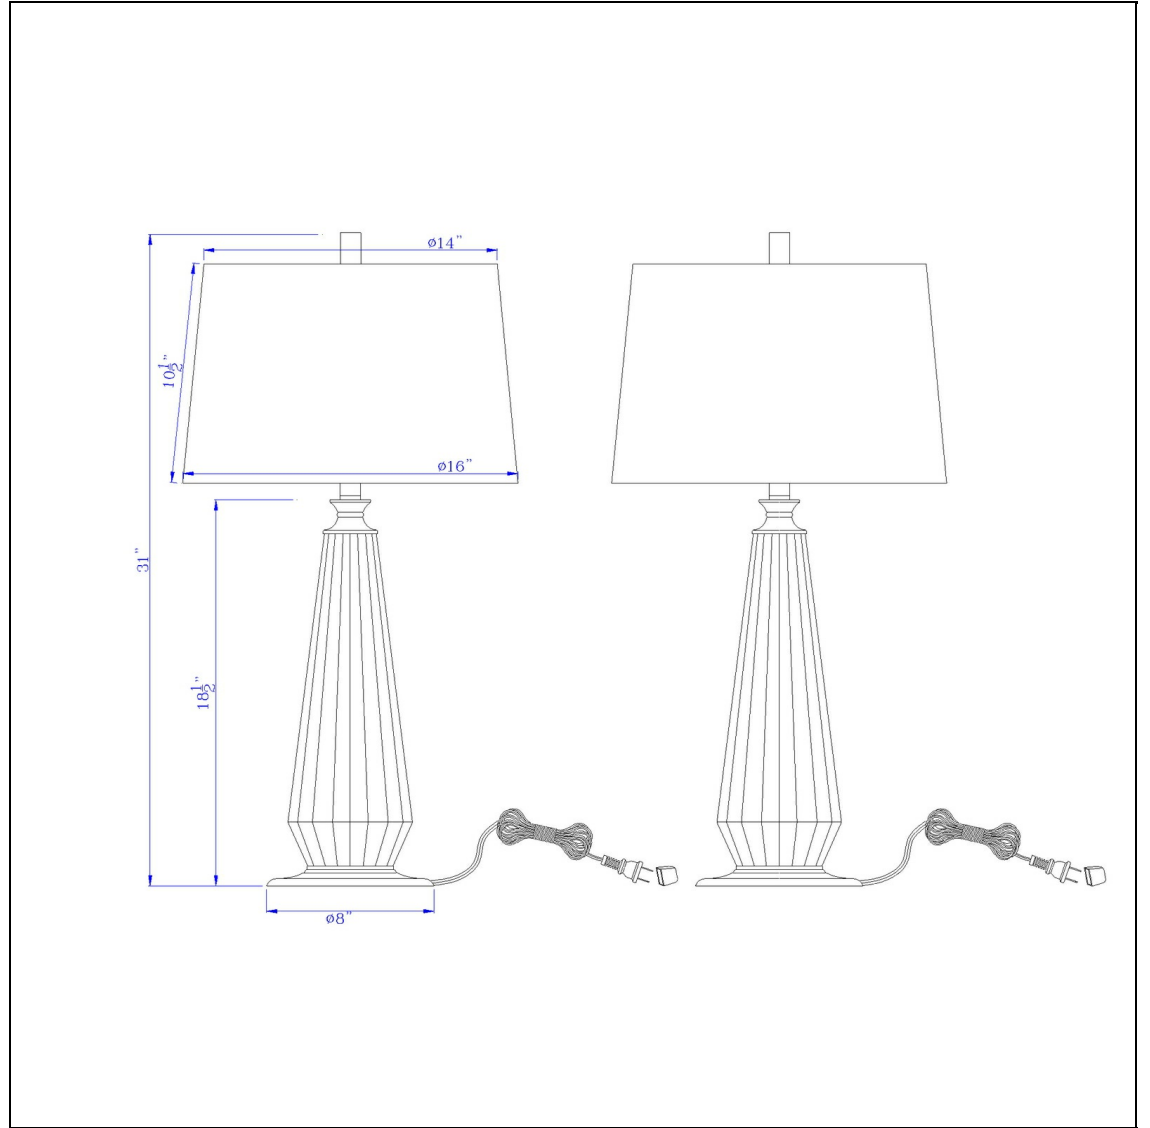

Product No. **BO-3092TB-2**

Description

150W 3 way Southington glass table lamp with taper drum fabric shade (sold as pairs)  
Durable Glass Construction  
Includes Two Shades  
Ships in One Carton  
Circular Metal Bottom  
Three Way Switch  
Sold as Pair  
Update your style with this set of tear drop style table lamps. They feature a faceted clear glass f

Technical Specifications

<b>UPC</b>	020193067284	<b>Shade Top1</b>	14.00
<b>Wattage</b>	150W	<b>Shade Bottom1</b>	16.00
<b>Switch Type</b>	3 WAY	<b>Shade Side</b>	10.50
<b>Bulb Base</b>	E26	<b>Carton 1 Dimensions</b>	25.50 x 17.00 x 17.00
<b>Number of Lights</b>	2	<b>Carton 2 Dimensions</b>	0.00 x 0.00 x 17.00
<b>Color</b>	Glass/Antique Bronze	<b>Package Dimensions</b>	L: 17.00 W: 17.00 H: 25.50