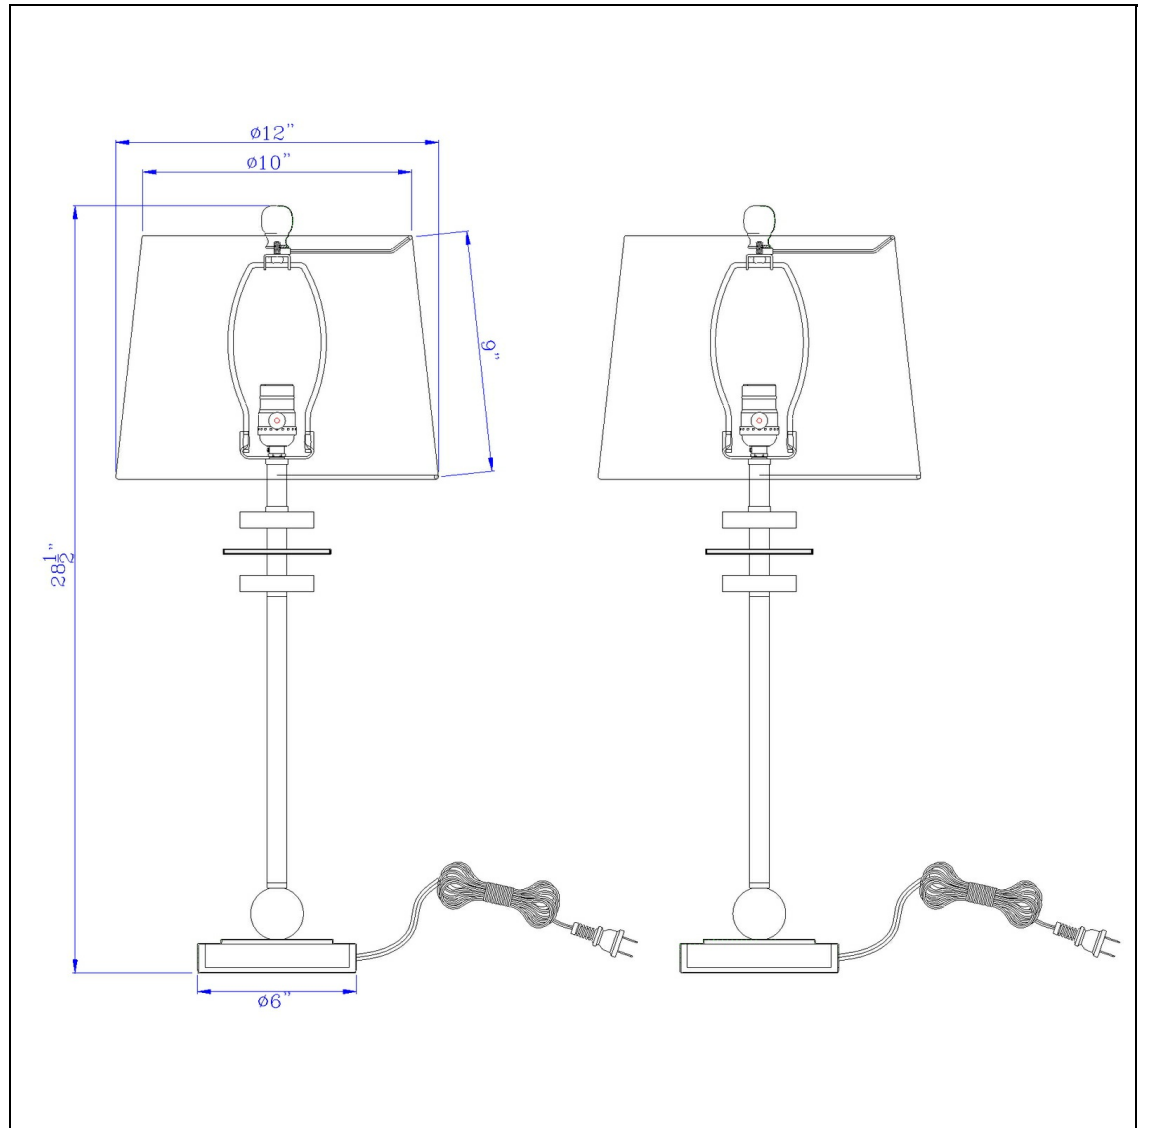

Product No. **BO-3093BF-2**

Description

60W Sitka buffet lamp with crystal accent font and hardback taper drum fabric shade (sold as pairs)
Durable Metal and Crystal Construction
Includes Two Shades
Ships in One Carton
Crystal Accents
Painted Black Finish
Sold as Pair
This pair of black metal and crystal buffet lamps are the perfect addition to any console table or n

Technical Specifications

UPC	020193067284	Shade Top1	10.00
Wattage	60W	Shade Bottom1	12.00
Switch Type	ON/OFF	Shade Side	9.00
Bulb Base	E26	Carton 1 Dimensions	17.80 x 13.80 x 14.80
Number of Lights	2	Carton 2 Dimensions	0.00 x 0.00 x 14.80
Color	Black	Package Dimensions	L: 14.80 W: 13.80 H: 17.80