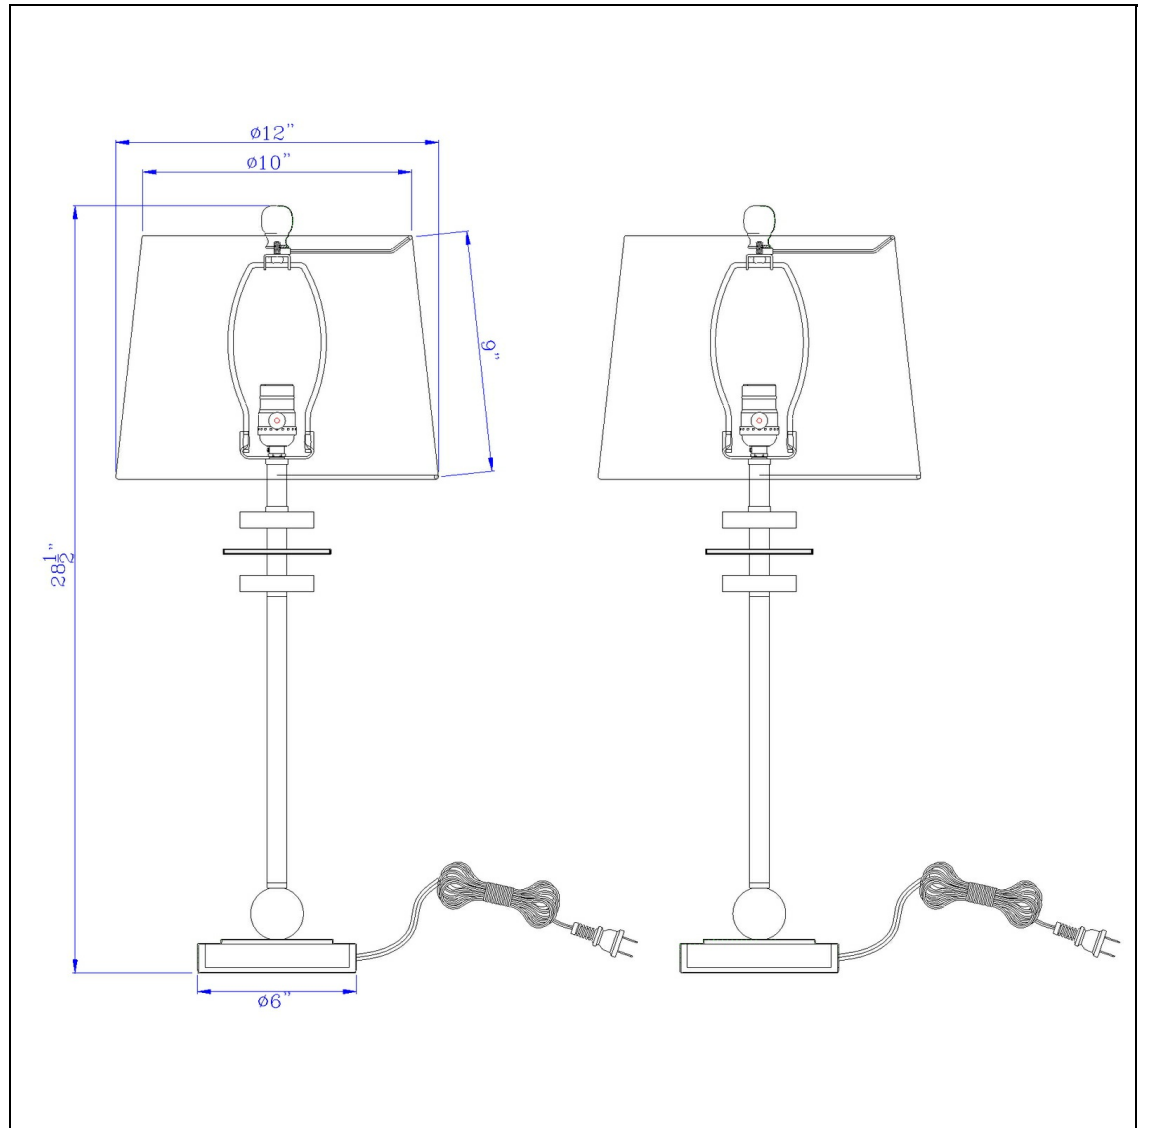

Product No. **BO-3094BF-2**

Description

60W Sitka buffet lamp with crystal accent font and hardback taper drum fabric shade (sold as pairs)  
Durable Metal and Crystal Construction  
Includes Two Shades  
Ships in One Carton  
Crystal Accents  
Brushed Steel Finish  
Sold as Pair  
This pair of brushed steel metal and crystal buffet lamps are the perfect addition to any console ta

Technical Specifications

<b>UPC</b>	020193067284
<b>Wattage</b>	60W
<b>Switch Type</b>	ON/OFF
<b>Bulb Base</b>	E26
<b>Number of Lights</b>	2
<b>Color</b>	Brushed Steel

<b>Shade Top1</b>	10.00
<b>Shade Bottom1</b>	12.00
<b>Shade Side</b>	9.00
<b>Carton 1 Dimensions</b>	17.80 x 13.80 x 14.80
<b>Carton 2 Dimensions</b>	0.00 x 0.00 x 14.80
<b>Package Dimensions</b>	L: 14.80 W: 13.80 H: 17.80