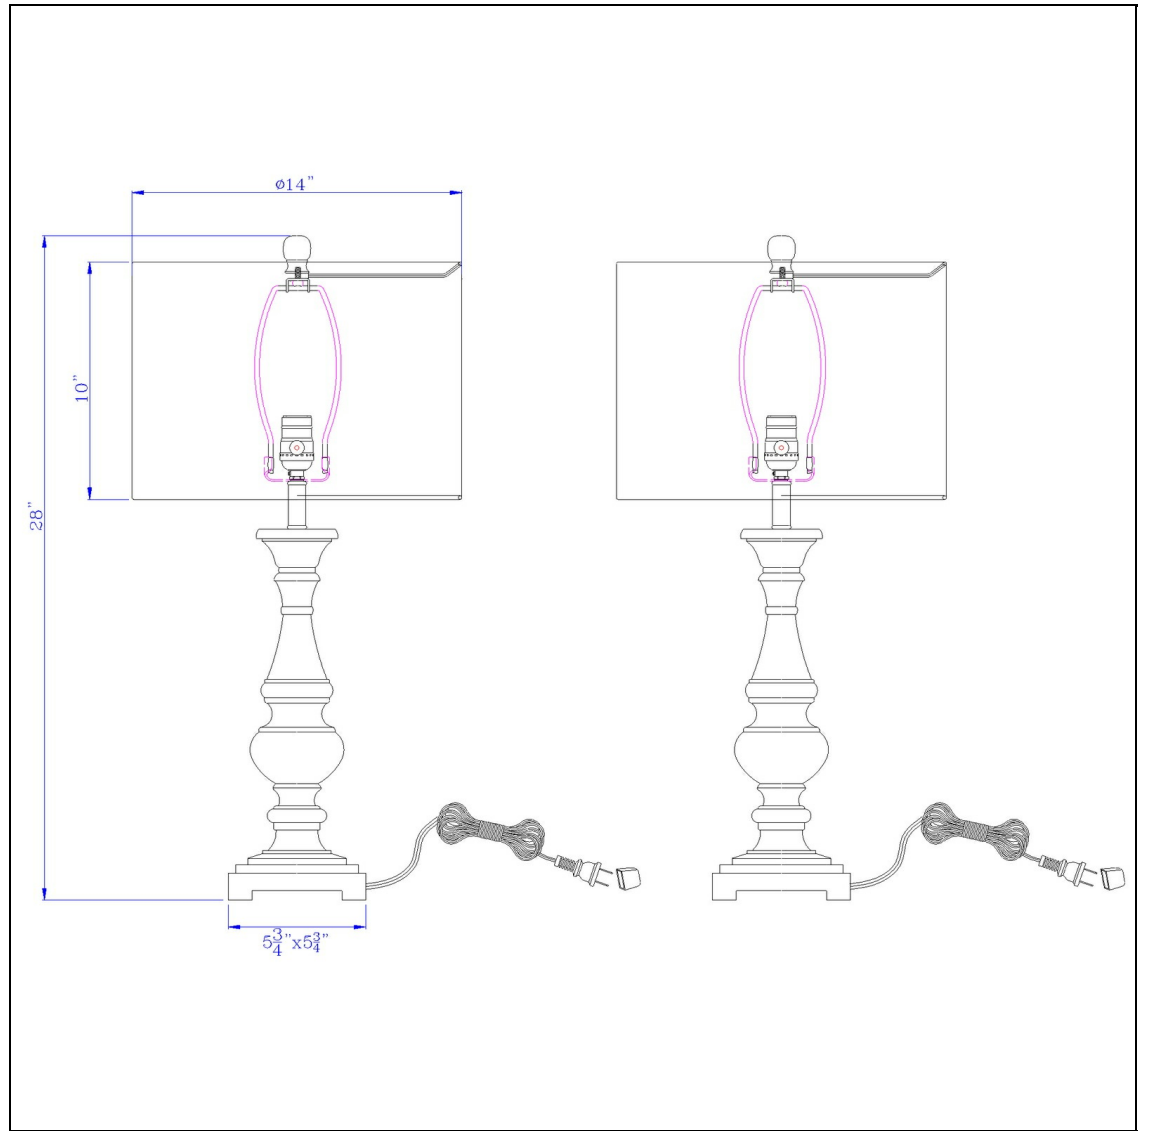

Product No. **BO-3095TB-2**

Description

100W Nampa resin table lamp with hardback drum fabric shade (sold as pairs)
Durable Resin Construction
Includes Two Shades
Ships in One Carton
Traditional Design
Footed Square Base
Sold as Pair
This pair of antique silver candleholder style buffet lamps are the perfect addition to any console

Technical Specifications

UPC	020193067284
Wattage	100W
Switch Type	ON/OFF
Bulb Base	E26
Number of Lights	2
Color	Antique Silver

Shade Top1	14.00
Shade Bottom1	14.00
Shade Side	10.00
Carton 1 Dimensions	27.80 x 15.80 x 15.80
Carton 2 Dimensions	0.00 x 0.00 x 15.80
Package Dimensions	L: 15.80 W: 15.80 H: 27.80