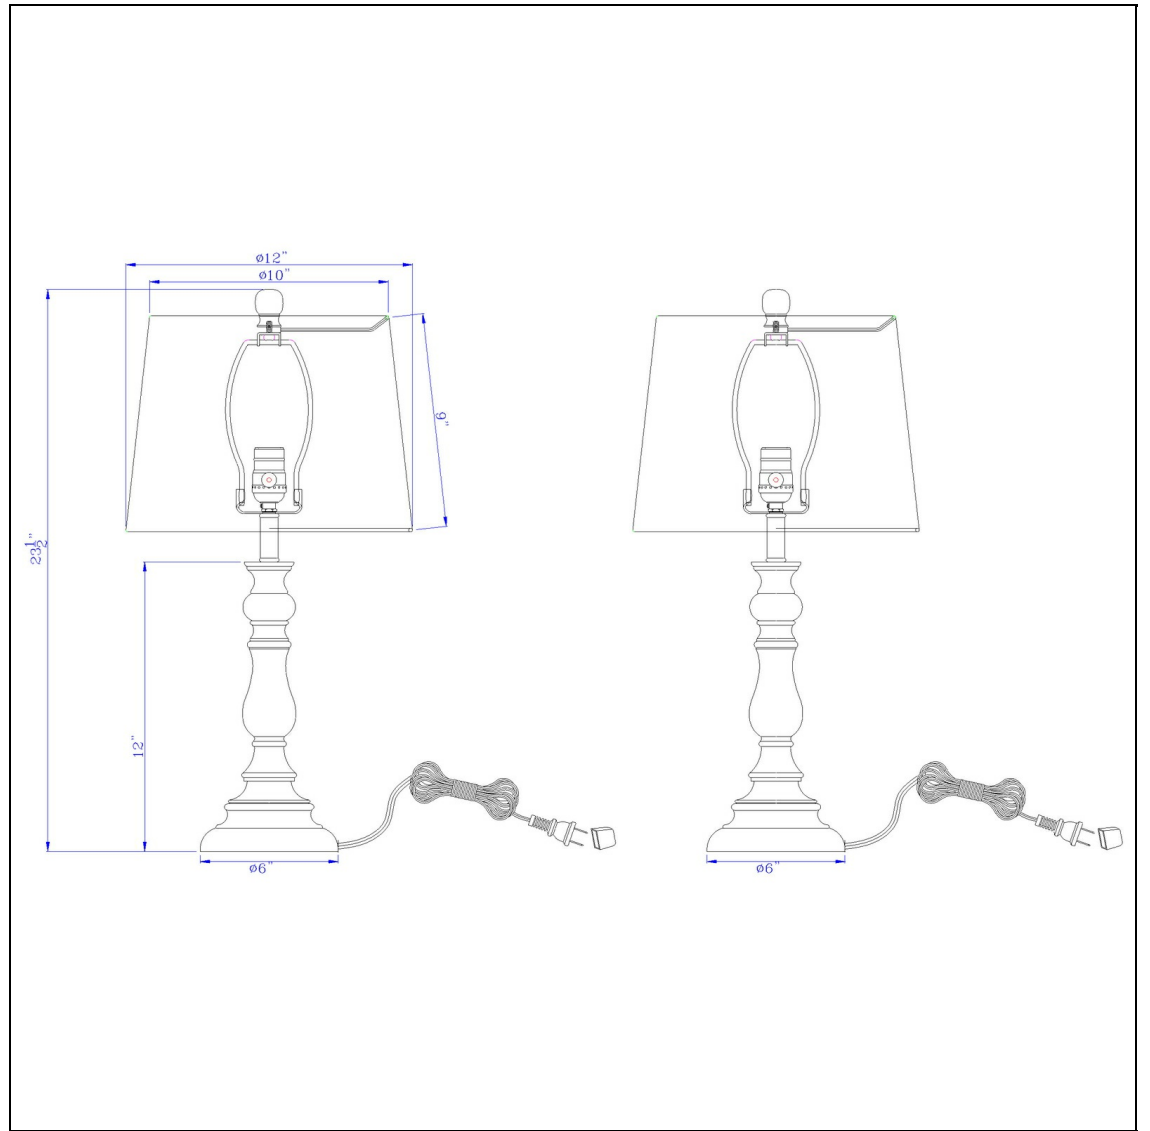

Product No. **BO-3096TB-2**

Description

60W Chester resin table lamp with hardback taper drum fabric shade (sold as pairs)
Durable Resin Construction
Includes Two Shades
Ships in One Carton
Traditional Design
Thin Candlestick Style Body
Sold as Pair
This pair of white resin candleholder style buffet lamps are the perfect addition to any console tab

Technical Specifications

UPC	020193067284	Shade Top1	10.00
Wattage	60W	Shade Bottom1	12.00
Switch Type	ON/OFF	Shade Side	9.00
Bulb Base	E26	Carton 1 Dimensions	18.00 x 13.80 x 14.80
Number of Lights	2	Carton 2 Dimensions	0.00 x 0.00 x 14.80
Color	White	Package Dimensions	L: 14.80 W: 13.80 H: 18.00