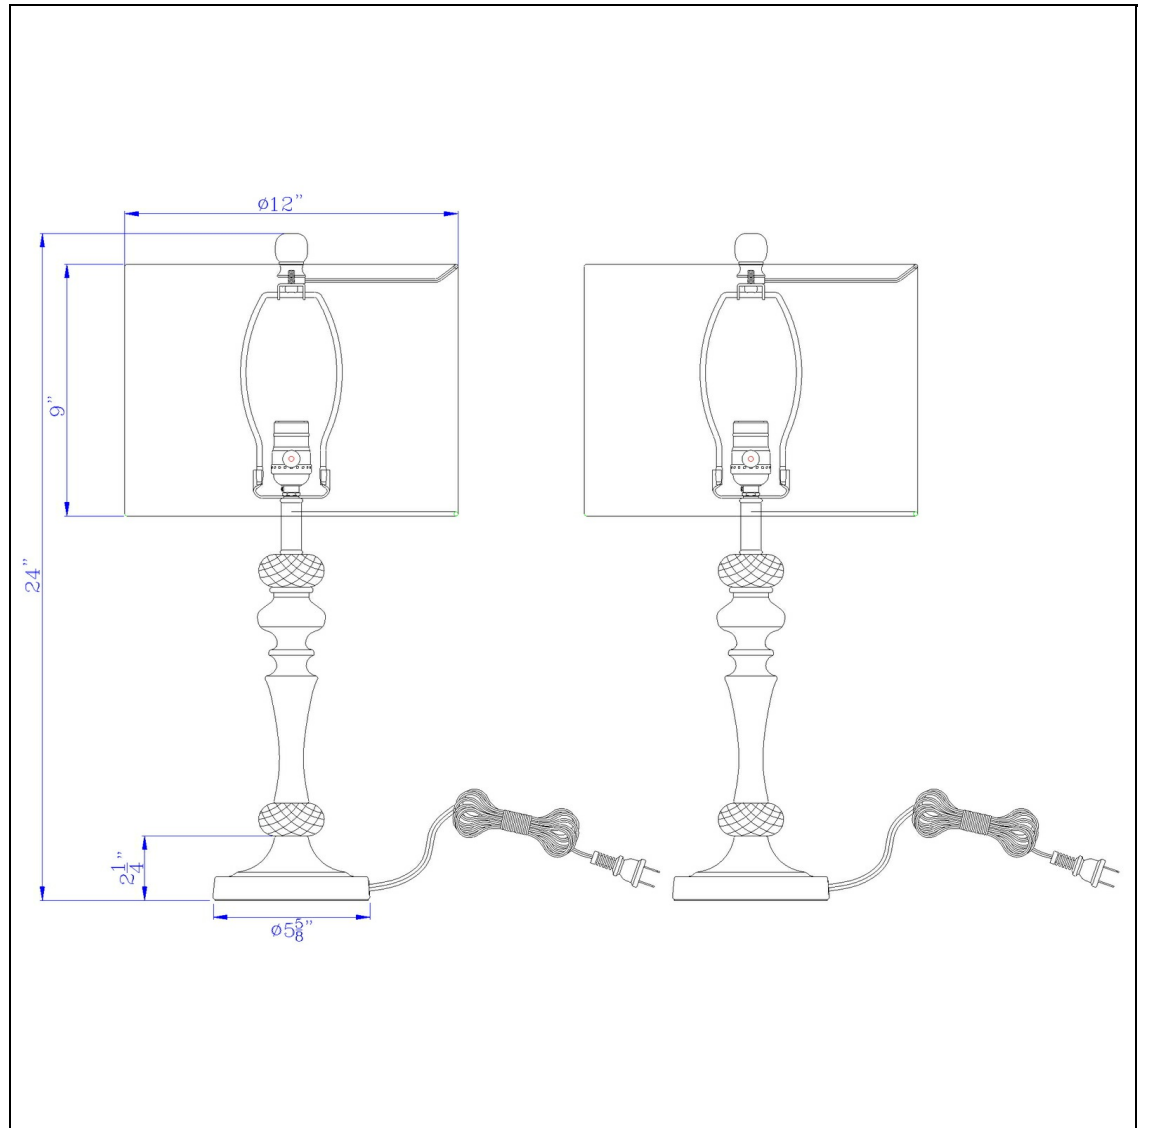

Product No. **BO-3097TB-2**

Description

60W Effingham metal table lamp with crystal font and hardback drum fabric shade (sold as pairs)  
Constructed of Durable Metal and Crystal  
Includes Two Shades  
Ships in One Carton  
Traditional Design  
Thin Candlestick Style Body  
Sold as Pair  
This pair of brushed steel metal and crystal buffet lamps are the perfect addition to any console ta

Technical Specifications

<b>UPC</b>	020193067284
<b>Wattage</b>	60W
<b>Switch Type</b>	ON/OFF
<b>Bulb Base</b>	E26
<b>Number of Lights</b>	2
<b>Color</b>	Chrome

<b>Shade Top1</b>	12.00
<b>Shade Bottom1</b>	12.00
<b>Shade Side</b>	9.00
<b>Carton 1 Dimensions</b>	24.30 x 15.50 x 13.80
<b>Carton 2 Dimensions</b>	0.00 x 0.00 x 13.80
<b>Package Dimensions</b>	L: 13.80 W: 15.50 H: 24.30