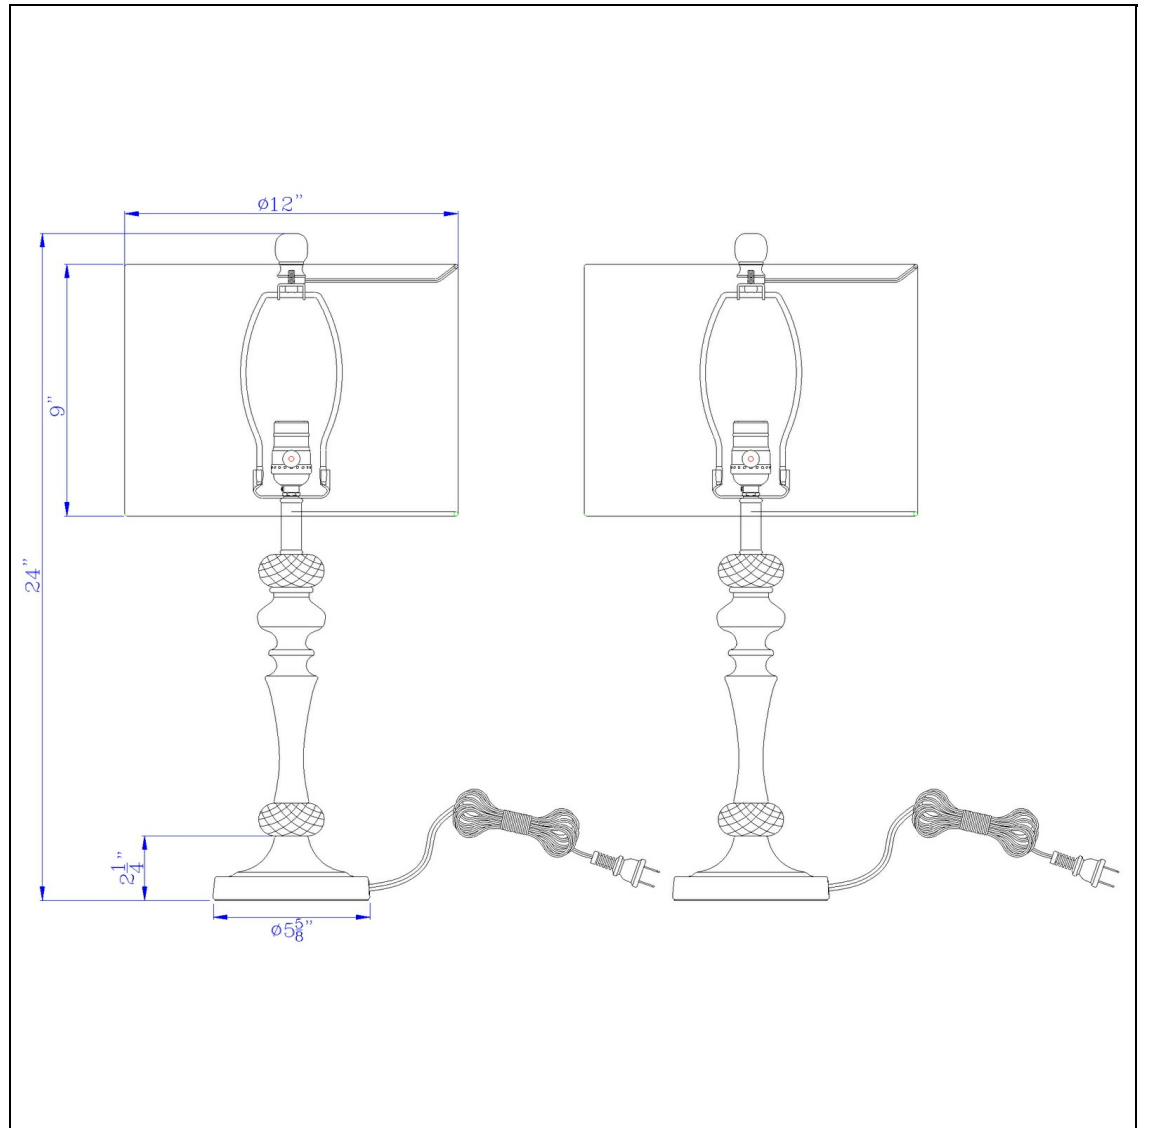

Product No. **BO-3097TB-2**

Description

60W Effingham metal table lamp with crystal font and hardback drum fabric shade (sold as pairs)
Constructed of Durable Metal and Crystal
Includes Two Shades
Ships in One Carton
Traditional Design
Thin Candlestick Style Body
Sold as Pair
This pair of brushed steel metal and crystal buffet lamps are the perfect addition to any console ta

Technical Specifications

UPC	020193067284
Wattage	60W
Switch Type	ON/OFF
Bulb Base	E26
Number of Lights	2
Color	Chrome

Shade Top1	12.00
Shade Bottom1	12.00
Shade Side	9.00
Carton 1 Dimensions	24.30 x 15.50 x 13.80
Carton 2 Dimensions	0.00 x 0.00 x 13.80
Package Dimensions	L: 13.80 W: 15.50 H: 24.30