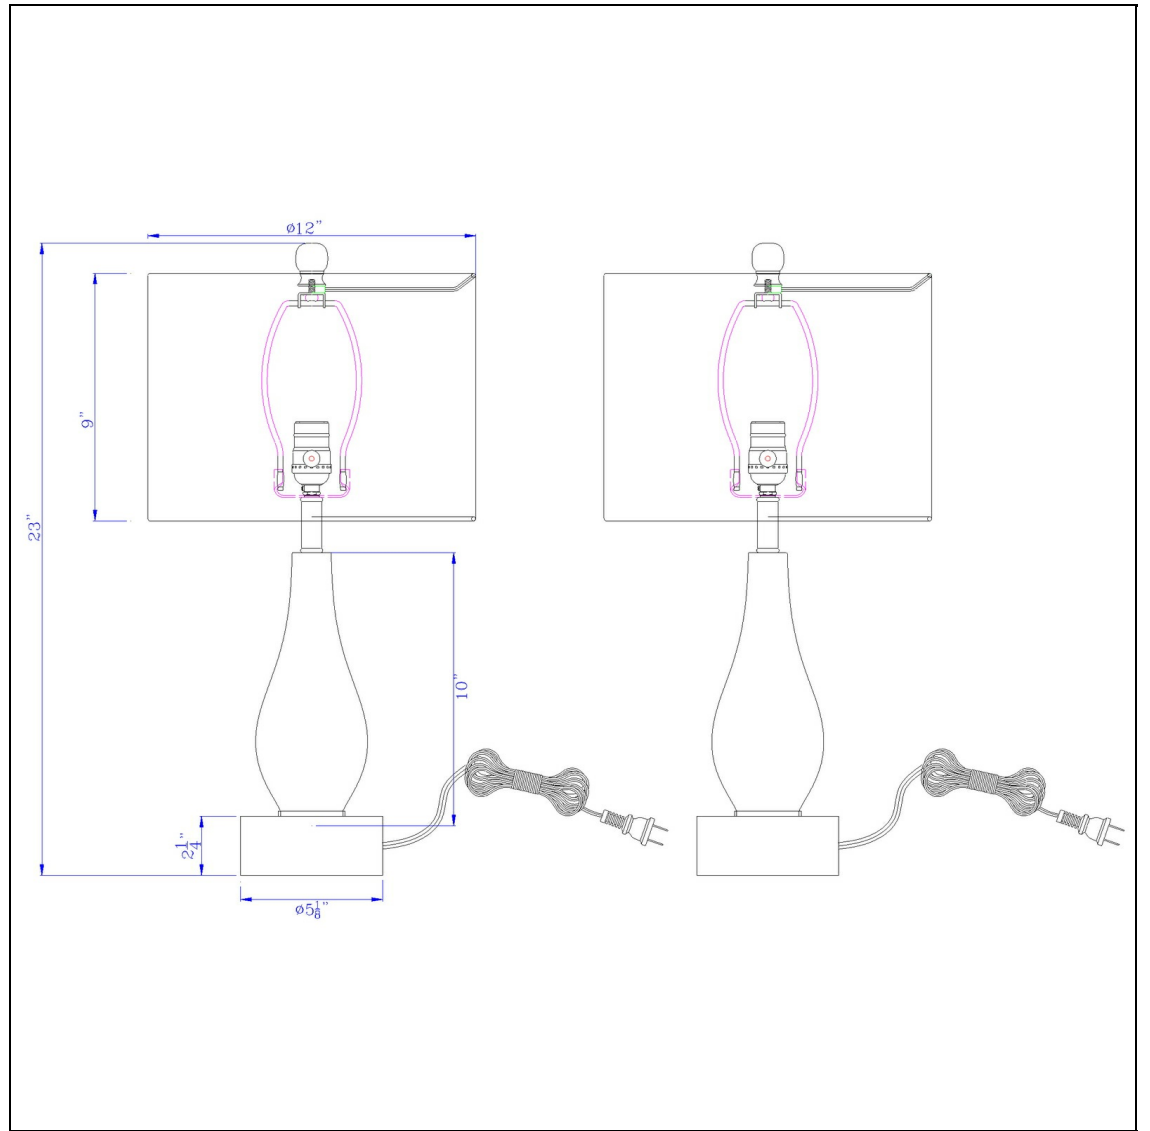

Product No. **BO-3099TB-2**

Description

100W Ashland metal table lamp with hardback drum fabric shade (sold as pairs)
Durable Metal Construction
Includes Two Shades
Ships in One Carton
Circular Weighted Base
Brushed Metal Pear Shaped Body
Sold as Pair
Update your style with this pear shaped table lamp set. They feature a polished metal antique brass

Technical Specifications

UPC	020193067284	Shade Top1	12.00
Wattage	60W	Shade Bottom1	12.00
Switch Type	ON/OFF	Shade Side	9.00
Bulb Base	E26	Carton 1 Dimensions	24.00 x 13.80 x 13.80
Number of Lights	2	Carton 2 Dimensions	0.00 x 0.00 x 13.80
Color	Black/Antique Brass	Package Dimensions	L: 13.80 W: 13.80 H: 24.00