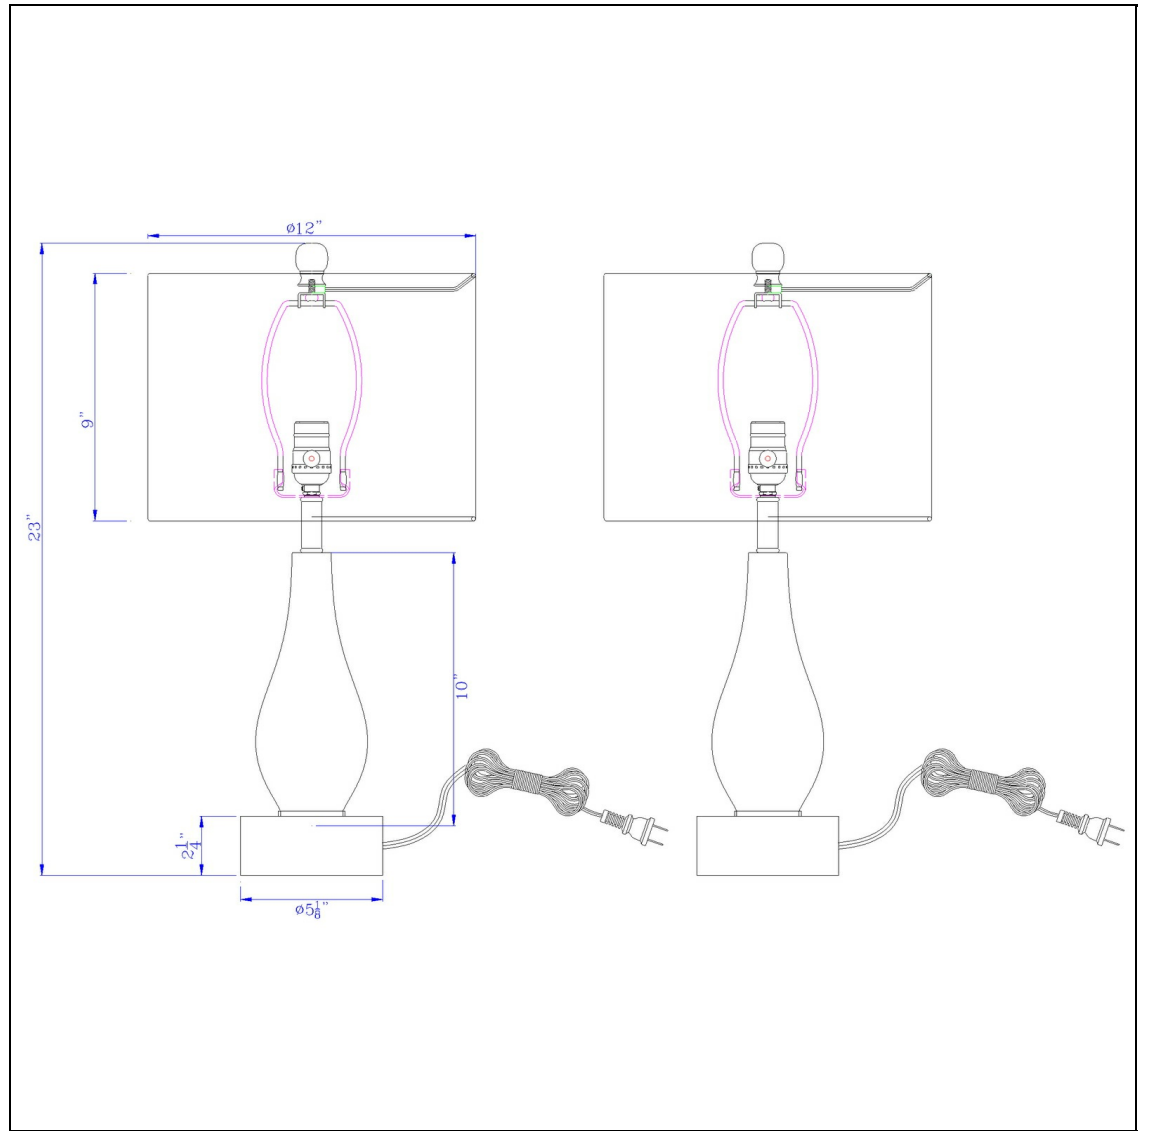

Product No. **BO-3099TB-2**

Description

100W Ashland metal table lamp with hardback drum fabric shade (sold as pairs)  
Durable Metal Construction  
Includes Two Shades  
Ships in One Carton  
Circular Weighted Base  
Brushed Metal Pear Shaped Body  
Sold as Pair  
Update your style with this pear shaped table lamp set. They feature a polished metal antique brass

Technical Specifications

<b>UPC</b>	020193067284	<b>Shade Top1</b>	12.00
<b>Wattage</b>	60W	<b>Shade Bottom1</b>	12.00
<b>Switch Type</b>	ON/OFF	<b>Shade Side</b>	9.00
<b>Bulb Base</b>	E26	<b>Carton 1 Dimensions</b>	24.00 x 13.80 x 13.80
<b>Number of Lights</b>	2	<b>Carton 2 Dimensions</b>	0.00 x 0.00 x 13.80
<b>Color</b>	Black/Antique Brass	<b>Package Dimensions</b>	L: 13.80 W: 13.80 H: 24.00