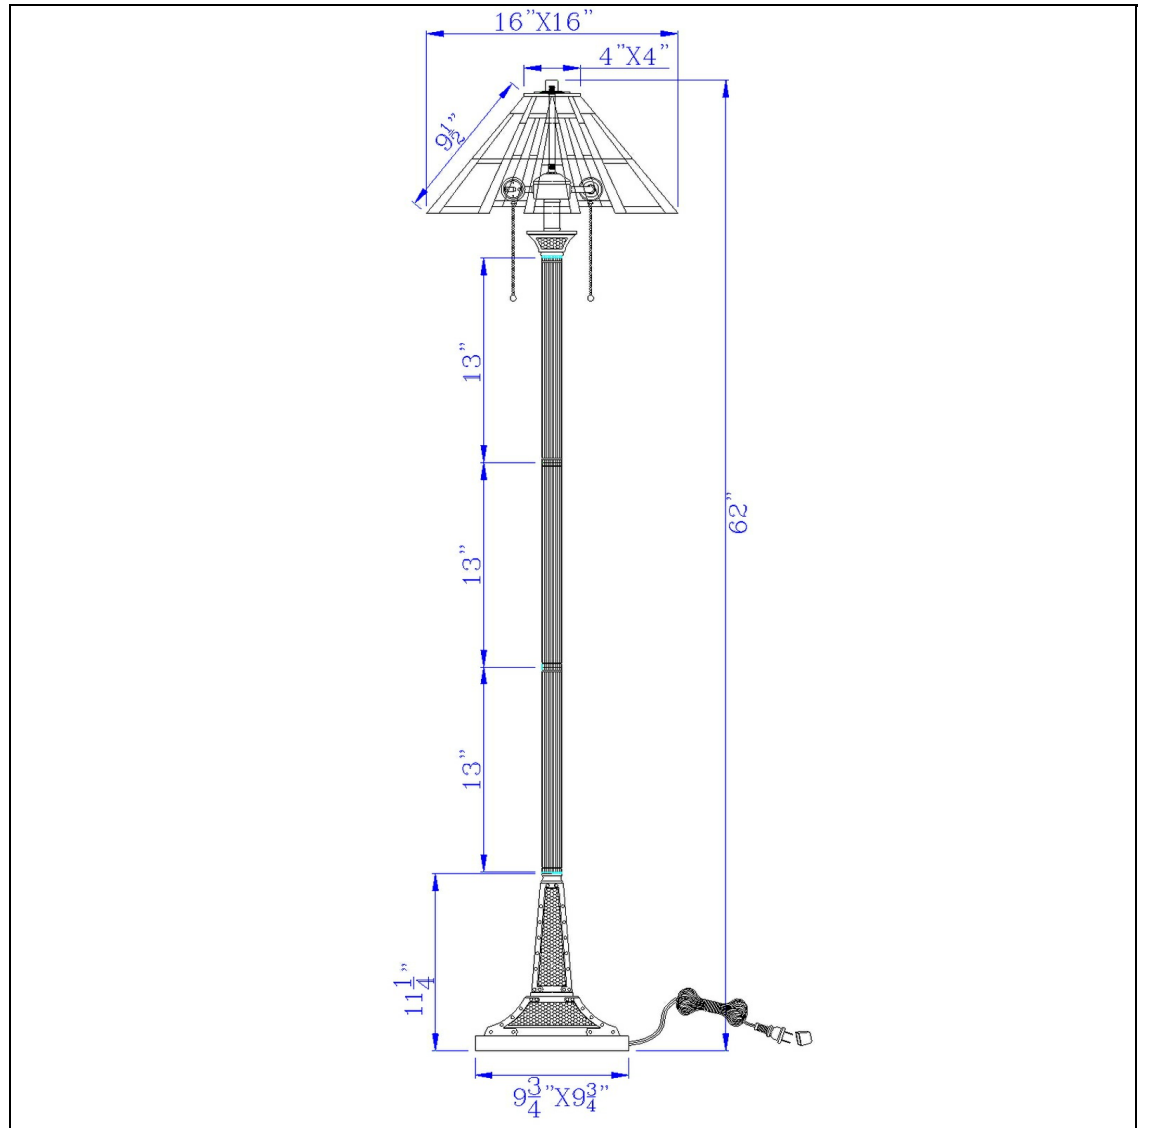

Product No. **BO-3100FL**

Description

60W x 2 metal/resin Tiffany floor lamp with pull chain switches  
Durable Resin and Metal Construction  
Hand Painted Tiffany Glass Shade  
Pull Chain Switch  
Weighted Base for Added Stability  
Ships in One Carton  
Add a pop of color to your home with this stained glass tiffany floor lamp. It features a dark bronz

Technical Specifications

<b>UPC</b>	020193067284	<b>Shade Top1</b>	4.00
<b>Wattage</b>	100W X 2	<b>Shade Top2</b>	4.00
<b>Switch Type</b>	ON/OFF	<b>Shade Bottom1</b>	16.00
<b>Bulb Base</b>	E26	<b>Shade Bottom2</b>	16.00
<b>Number of Lights</b>	2	<b>Shade Side</b>	9.50
<b>Color</b>	Dark Bronze	<b>Carton 1 Dimensions</b>	27.50 x 14.00 x 20.50
		<b>Carton 2 Dimensions</b>	0.00 x 0.00 x 20.50
		<b>Package Dimensions</b>	L: 20.50 W: 14.00 H: 27.50