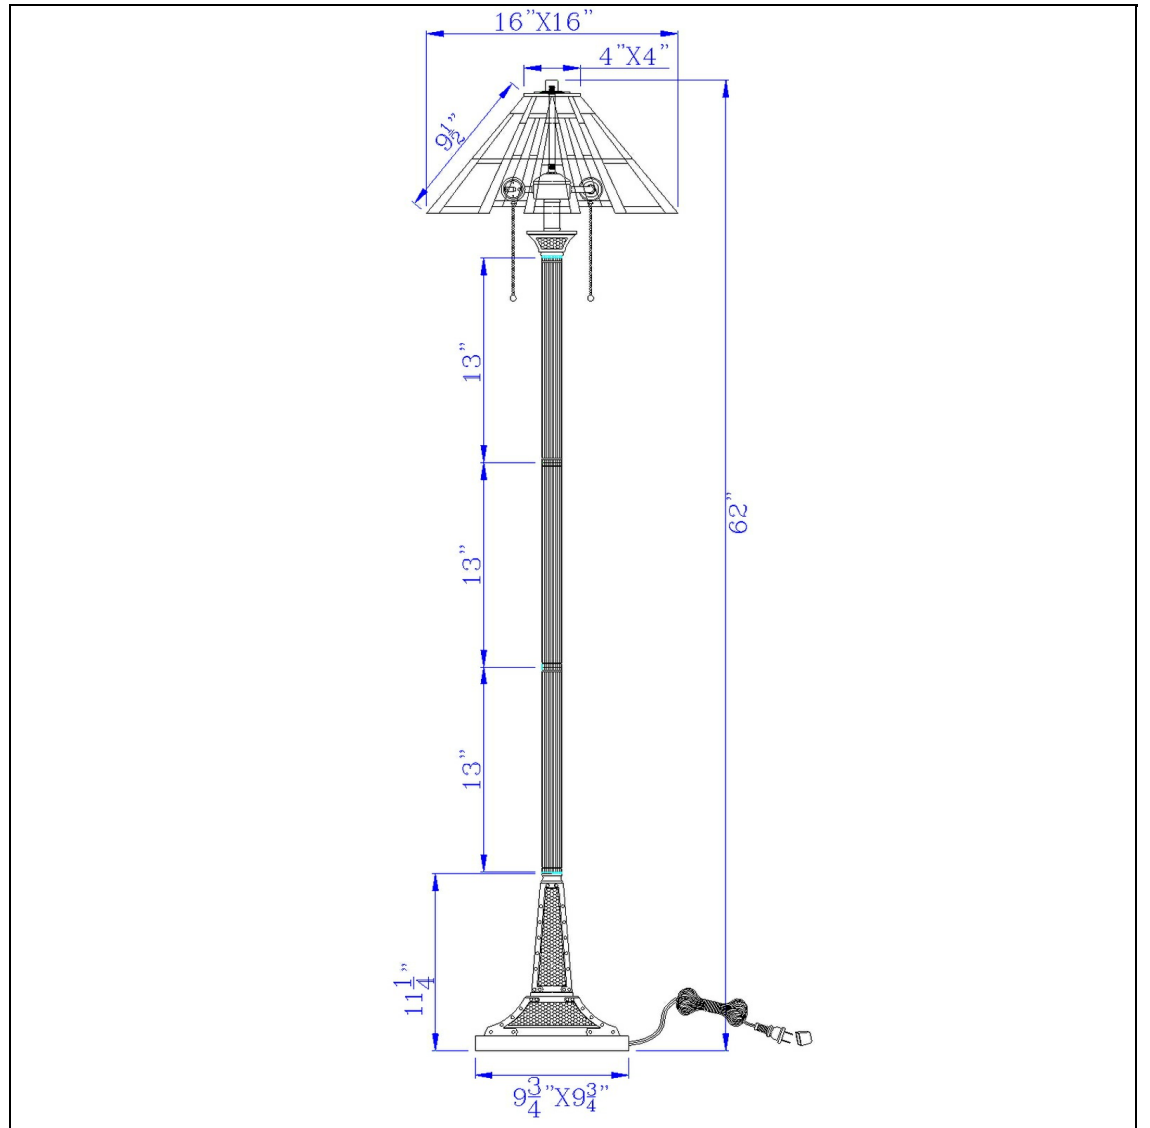

Product No. **BO-3100FL**

Description

60W x 2 metal/resin Tiffany floor lamp with pull chain switches
Durable Resin and Metal Construction
Hand Painted Tiffany Glass Shade
Pull Chain Switch
Weighted Base for Added Stability
Ships in One Carton
Add a pop of color to your home with this stained glass tiffany floor lamp. It features a dark bronz

Technical Specifications

UPC	020193067284	Shade Top1	4.00
Wattage	100W X 2	Shade Top2	4.00
Switch Type	ON/OFF	Shade Bottom1	16.00
Bulb Base	E26	Shade Bottom2	16.00
Number of Lights	2	Shade Side	9.50
Color	Dark Bronze	Carton 1 Dimensions	27.50 x 14.00 x 20.50
		Carton 2 Dimensions	0.00 x 0.00 x 20.50
		Package Dimensions	L: 20.50 W: 14.00 H: 27.50