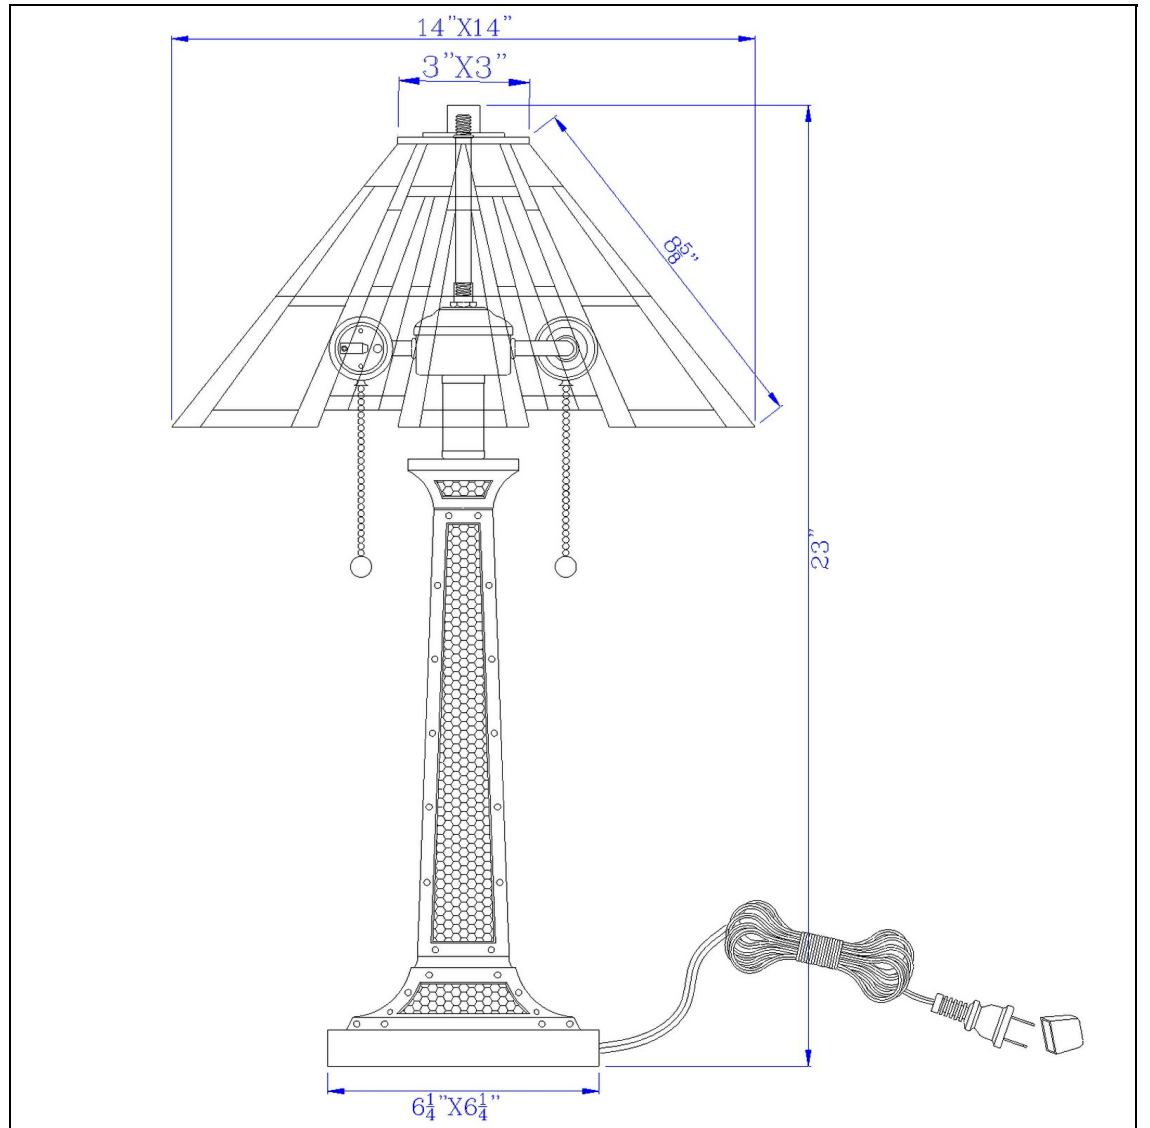

Product No. **BO-3100TB**

Description

60W x 2 metal/resin Tiffany table lamp with pull chain switches  
Durable Resin and Metal Construction  
Hand Painted Tiffany Glass Shade  
Pull Chain Switch  
Weighted Base for Added Stability  
Ships in One Carton  
Add a pop of color to your home with this stained glass tiffany table lamp. It features a dark bronz

Technical Specifications

|                         |              |                            |                            |
|-------------------------|--------------|----------------------------|----------------------------|
| <b>UPC</b>              | 020193067284 | <b>Shade Top1</b>          | 3.00                       |
| <b>Wattage</b>          | 60W X 2      | <b>Shade Top2</b>          | 3.00                       |
| <b>Switch Type</b>      | ON/OFF       | <b>Shade Bottom1</b>       | 14.00                      |
| <b>Bulb Base</b>        | E26          | <b>Shade Bottom2</b>       | 14.00                      |
| <b>Number of Lights</b> | 2            | <b>Shade Side</b>          | 8.63                       |
| <b>Color</b>            | Dark Bronze  | <b>Carton 1 Dimensions</b> | 23.80 x 11.50 x 21.30      |
|                         |              | <b>Carton 2 Dimensions</b> | 0.00 x 0.00 x 21.30        |
|                         |              | <b>Package Dimensions</b>  | L: 21.30 W: 11.50 H: 23.80 |