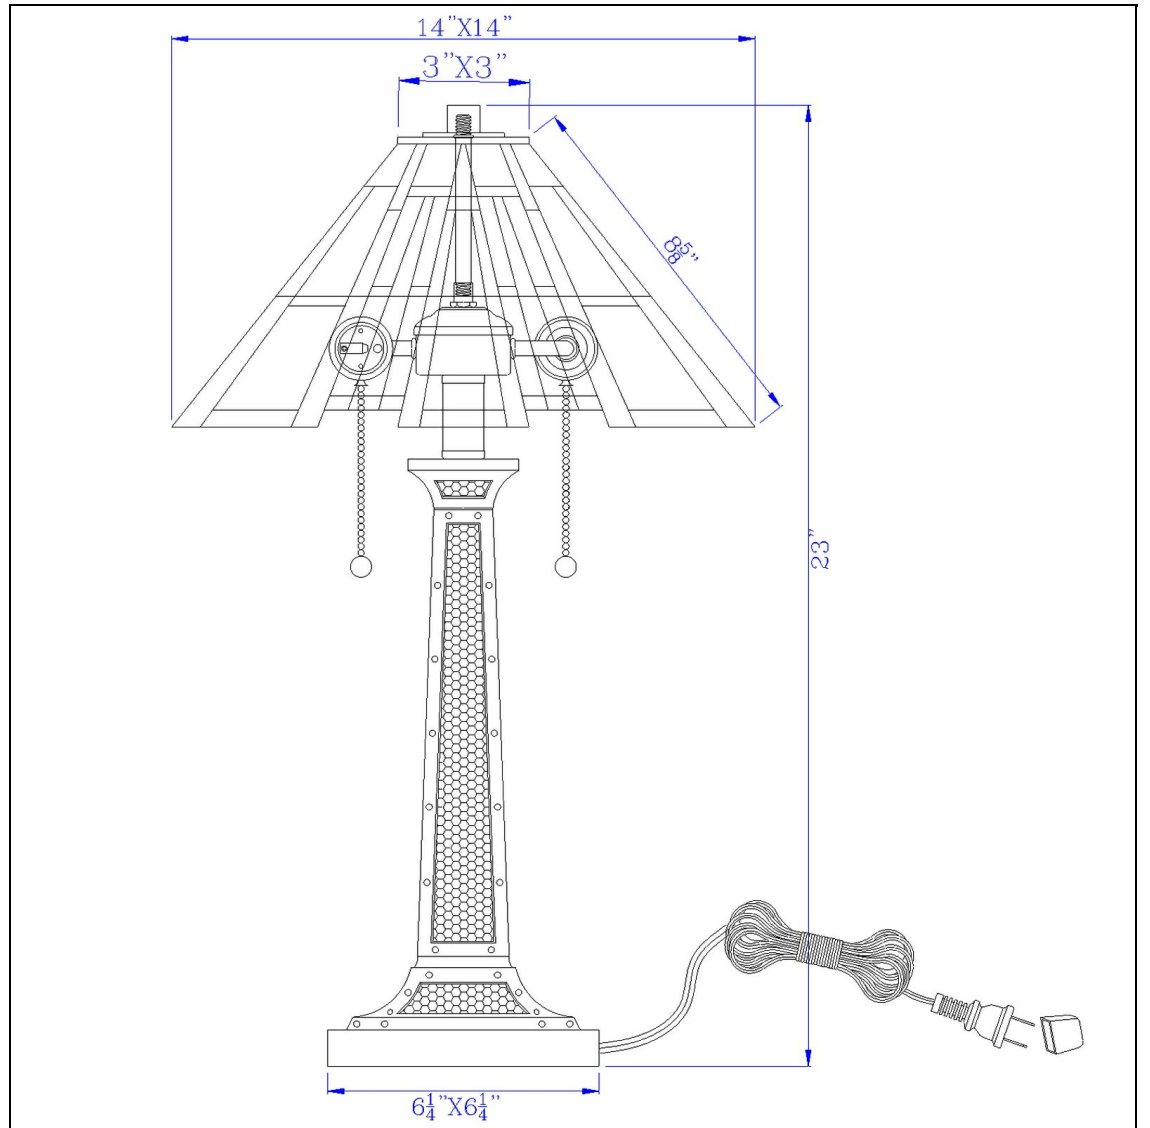

Product No. **BO-3100TB**

Description

60W x 2 metal/resin Tiffany table lamp with pull chain switches
Durable Resin and Metal Construction
Hand Painted Tiffany Glass Shade
Pull Chain Switch
Weighted Base for Added Stability
Ships in One Carton
Add a pop of color to your home with this stained glass tiffany table lamp. It features a dark bronz

Technical Specifications

UPC	020193067284	Shade Top1	3.00
Wattage	60W X 2	Shade Top2	3.00
Switch Type	ON/OFF	Shade Bottom1	14.00
Bulb Base	E26	Shade Bottom2	14.00
Number of Lights	2	Shade Side	8.63
Color	Dark Bronze	Carton 1 Dimensions	23.80 x 11.50 x 21.30
		Carton 2 Dimensions	0.00 x 0.00 x 21.30
		Package Dimensions	L: 21.30 W: 11.50 H: 23.80