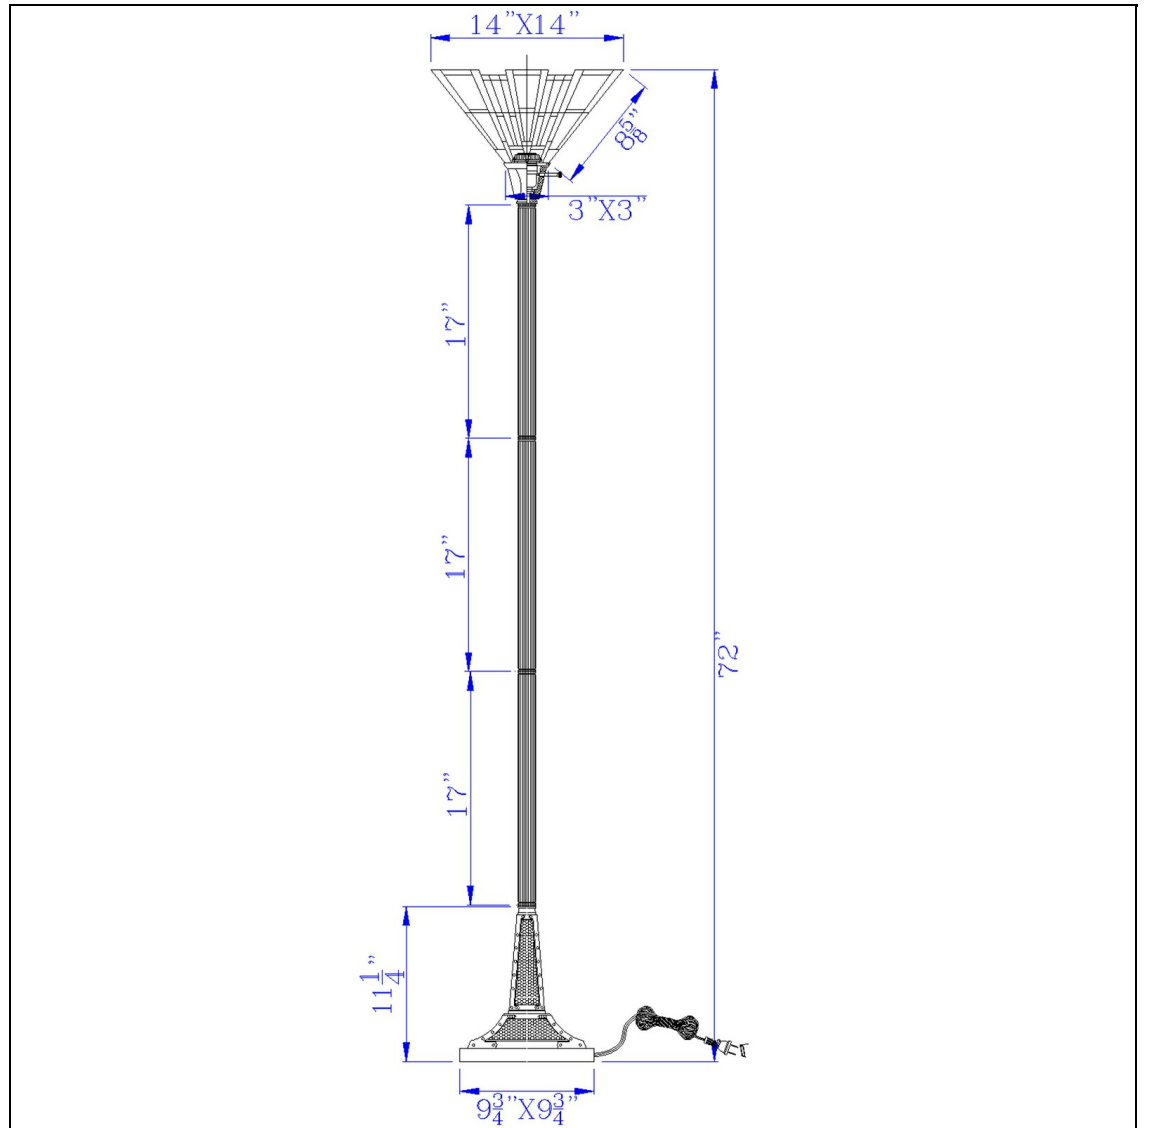

Product No. **BO-3100TR**

Description

150W 3 way metal/resin Tiffany torchiere
Durable Resin and Metal Construction
Hand Painted Tiffany Glass Shade
On/Off Switch on Socket
Weighted Base for Added Stability
Ships in One Carton
Add a pop of color to your home with this stained glass tiffany torchiere style floor lamp. It featu

Technical Specifications

UPC	020193067284	Shade Top1	3.00
Wattage	150W	Shade Top2	3.00
Switch Type	3 WAY	Shade Bottom1	14.00
Bulb Base	E26	Shade Bottom2	14.00
Number of Lights	1	Shade Side	8.63
Color	Dark Bronze	Carton 1 Dimensions	25.50 x 13.80 x 18.80
		Carton 2 Dimensions	0.00 x 0.00 x 18.80
		Package Dimensions	L: 18.80 W: 13.80 H: 25.50