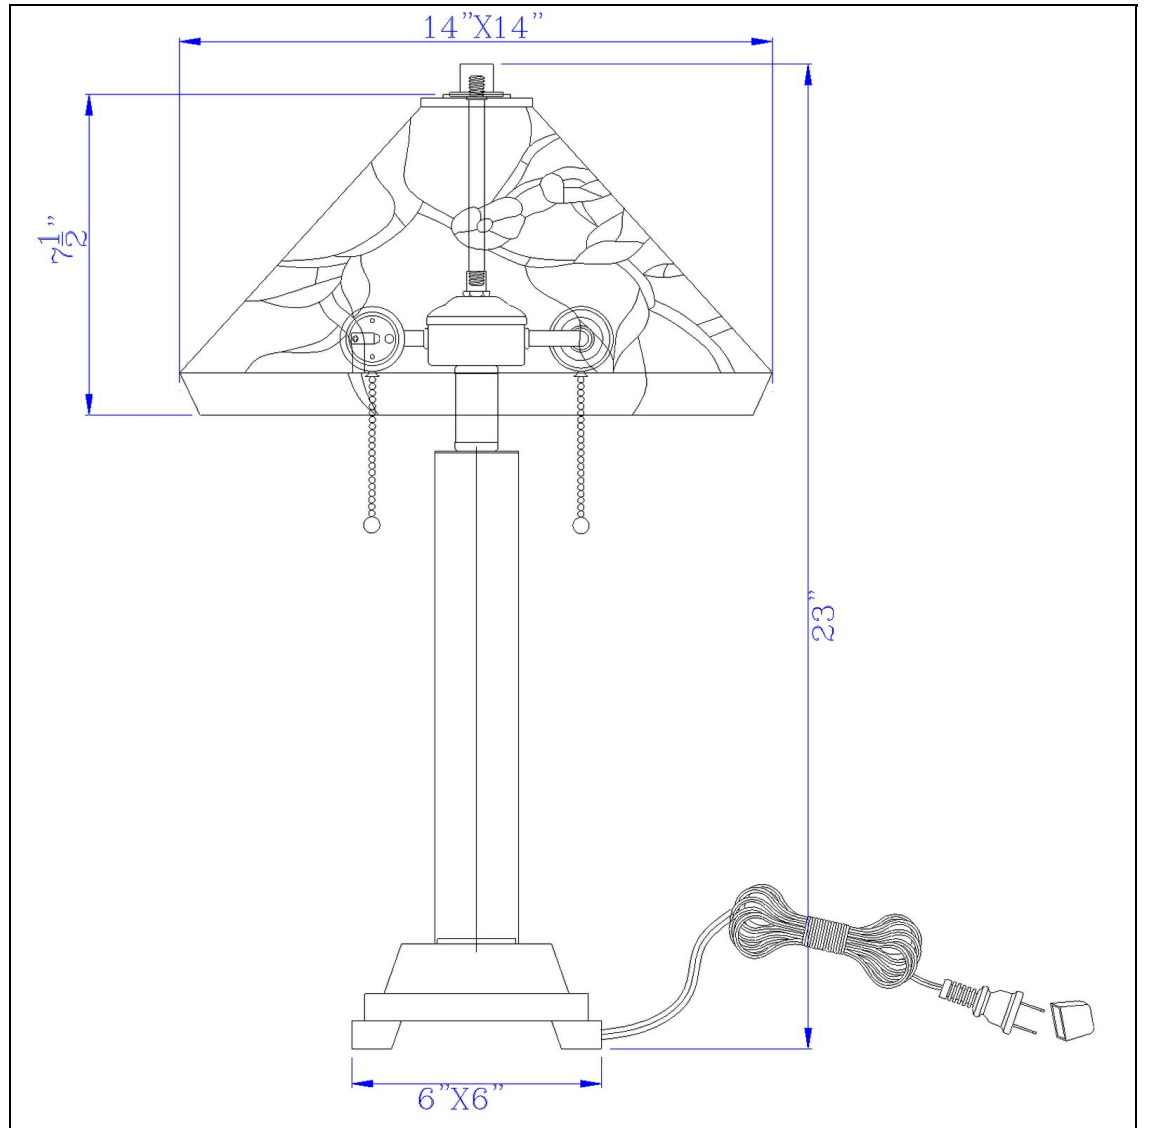

Product No. **BO-3101TB**

Description

60W x 2 metal/resin Tiffany table lamp with pull chain switches
Durable Resin and Metal Construction
Hand Painted Tiffany Glass Shade
Pull Chain Switch
Weighted Base for Added Stability
Ships in One Carton
Add a pop of color to your home with this stained glass tiffany table lamp. It features a faux wood

Technical Specifications

UPC	020193067284	Shade Bottom1	14.00
Wattage	60W X 2	Shade Bottom2	14.00
Switch Type	ON/OFF	Shade Side	7.50
Bulb Base	E26	Carton 1 Dimensions	23.80 x 10.80 x 20.80
Number of Lights	2	Carton 2 Dimensions	0.00 x 0.00 x 20.80
Color	Dark Bronze/Wood	Package Dimensions	L: 20.80 W: 10.80 H: 23.80