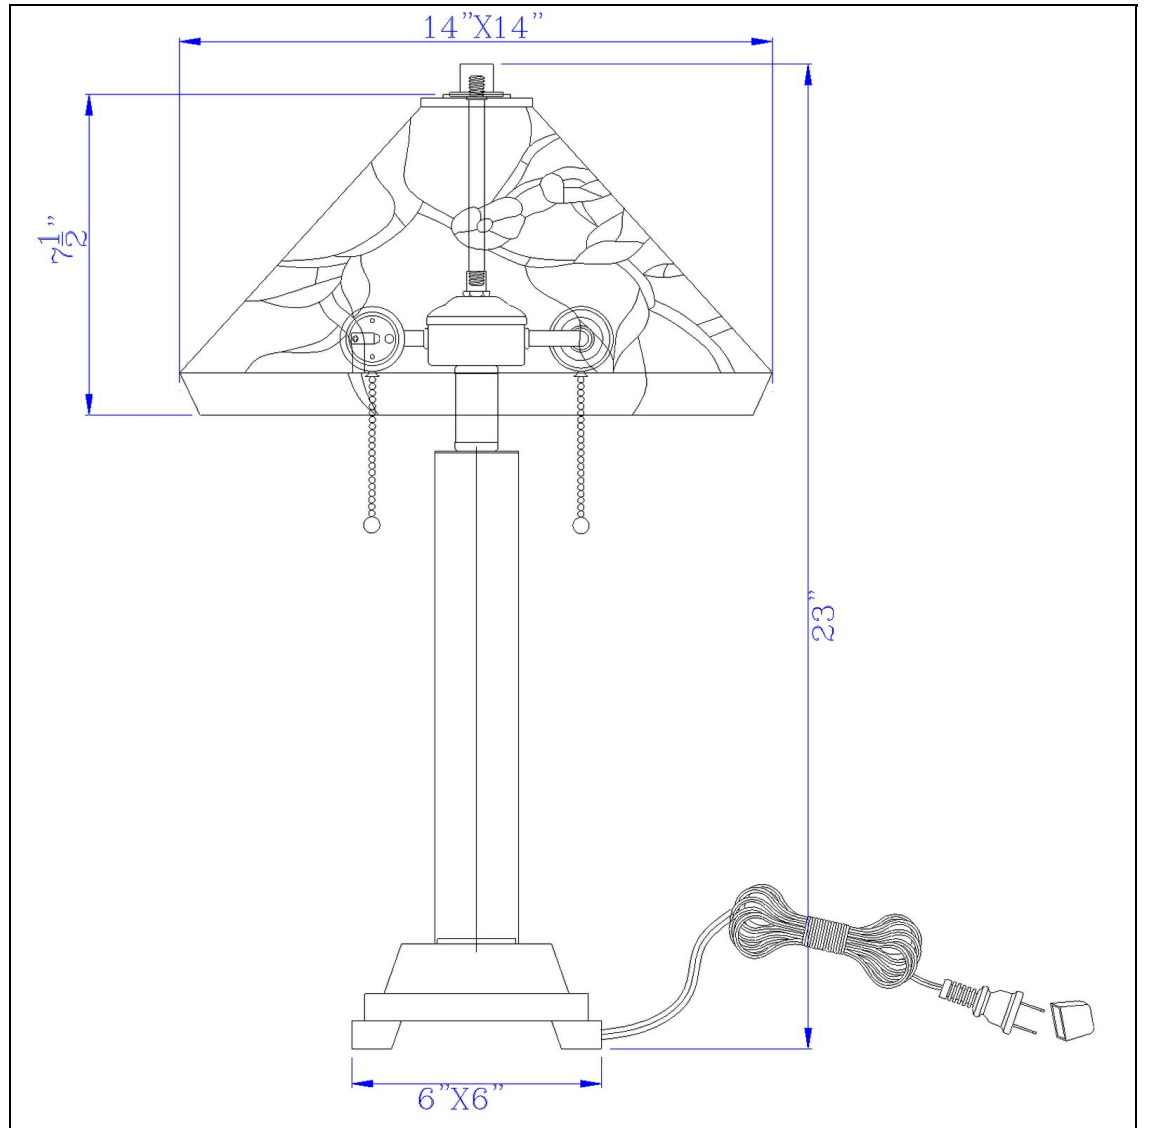

Product No. **BO-3101TB**

Description

60W x 2 metal/resin Tiffany table lamp with pull chain switches  
Durable Resin and Metal Construction  
Hand Painted Tiffany Glass Shade  
Pull Chain Switch  
Weighted Base for Added Stability  
Ships in One Carton  
Add a pop of color to your home with this stained glass tiffany table lamp. It features a faux wood

Technical Specifications

<b>UPC</b>	020193067284	<b>Shade Bottom1</b>	14.00
<b>Wattage</b>	60W X 2	<b>Shade Bottom2</b>	14.00
<b>Switch Type</b>	ON/OFF	<b>Shade Side</b>	7.50
<b>Bulb Base</b>	E26	<b>Carton 1 Dimensions</b>	23.80 x 10.80 x 20.80
<b>Number of Lights</b>	2	<b>Carton 2 Dimensions</b>	0.00 x 0.00 x 20.80
<b>Color</b>	Dark Bronze/Wood	<b>Package Dimensions</b>	L: 20.80 W: 10.80 H: 23.80