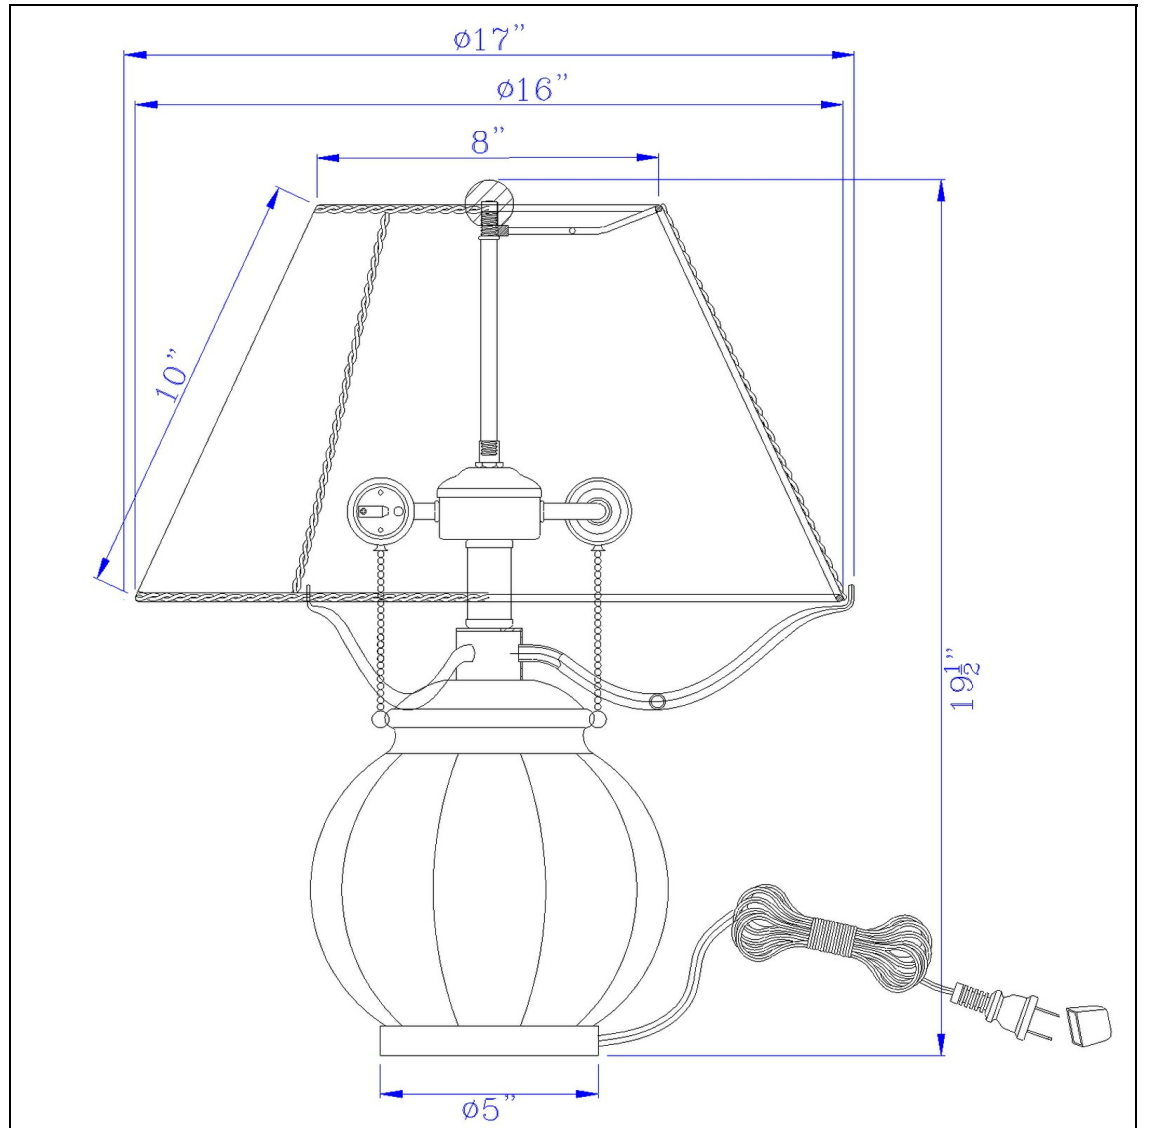

Product No. **BO-3102TB**

Description

60W x 2 Indio metal/resin mica table lamp with pull chain switch
Durable Resin and Metal Construction
Natural Compressed Mica Shade
Round Faceted Body
Uses Two 60 Watt Bulbs
Ships in One Carton
Add a warm and inviting touch to your décor with this dark bronze metal and resin table lamp. It features

Technical Specifications

UPC	020193067284	Shade Top1	8.00
Wattage	60W X 2	Shade Bottom1	16.00
Switch Type	ON/OFF	Shade Side	10.00
Bulb Base	E26	Carton 1 Dimensions	18.00 x 19.30 x 19.30
Number of Lights	2	Carton 2 Dimensions	0.00 x 0.00 x 19.30
Color	Mica	Package Dimensions	L: 19.30 W: 19.30 H: 18.00