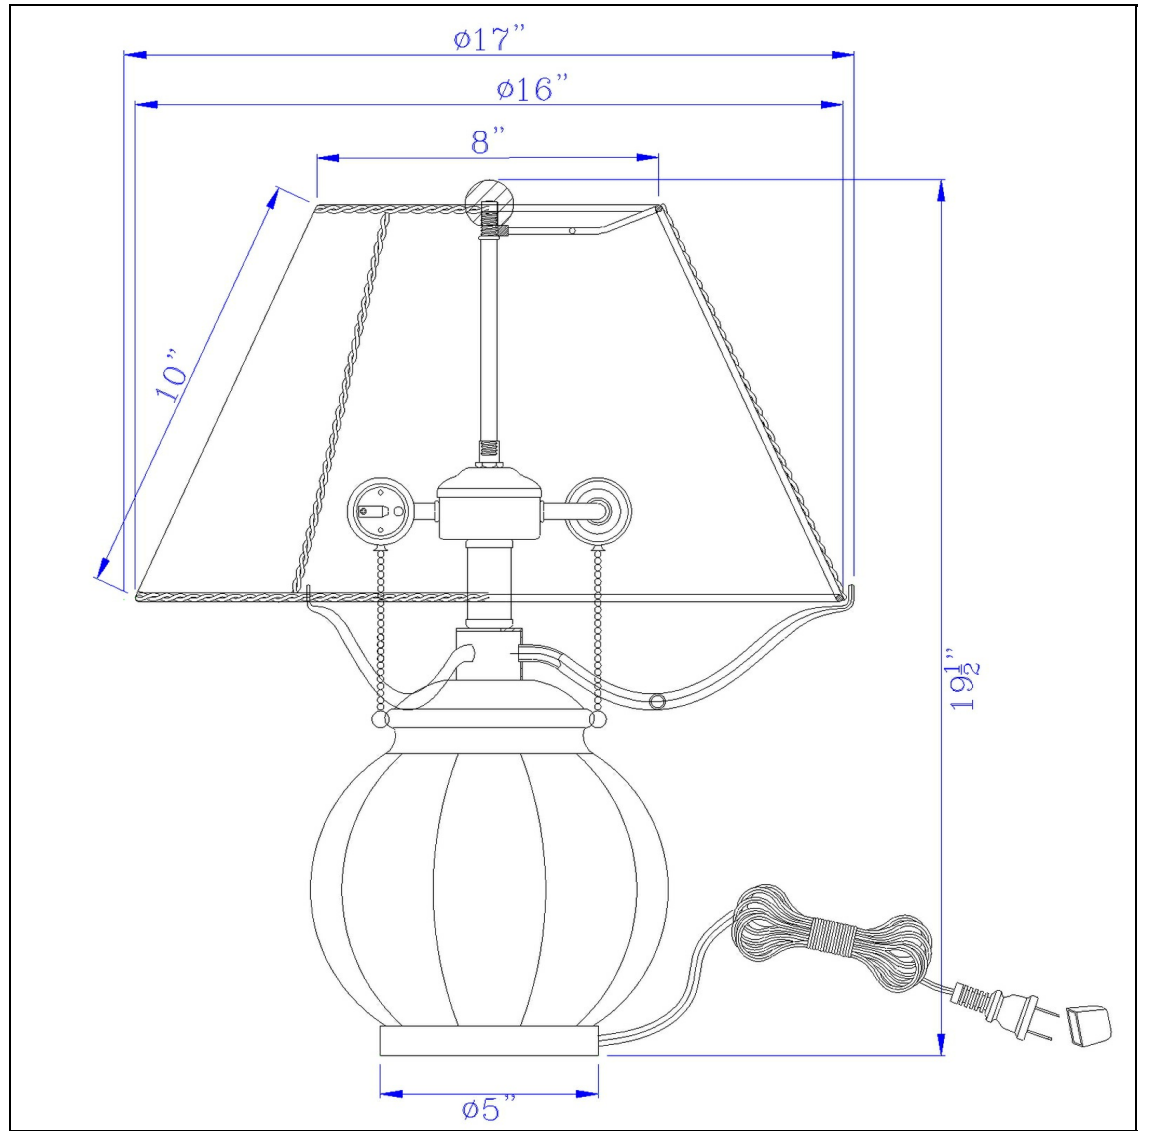

Product No. **BO-3102TB**

Description

60W x 2 Indio metal/resin mica table lamp with pull chain switch
Durable Resin and Metal Construction
Natural Compressed Mica Shade
Round Faceted Body
Uses Two 60 Watt Bulbs
Ships in One Carton
Add a warm and inviting touch to your décor with this dark bronze metal and resin table lamp. It features

Technical Specifications

UPC	020193067284	Shade Top1	8.00
Wattage	60W X 2	Shade Bottom1	16.00
Switch Type	ON/OFF	Shade Side	10.00
Bulb Base	E26	Carton 1 Dimensions	18.00 x 19.30 x 19.30
Number of Lights	2	Carton 2 Dimensions	0.00 x 0.00 x 19.30
Color	Mica	Package Dimensions	L: 19.30 W: 19.30 H: 18.00