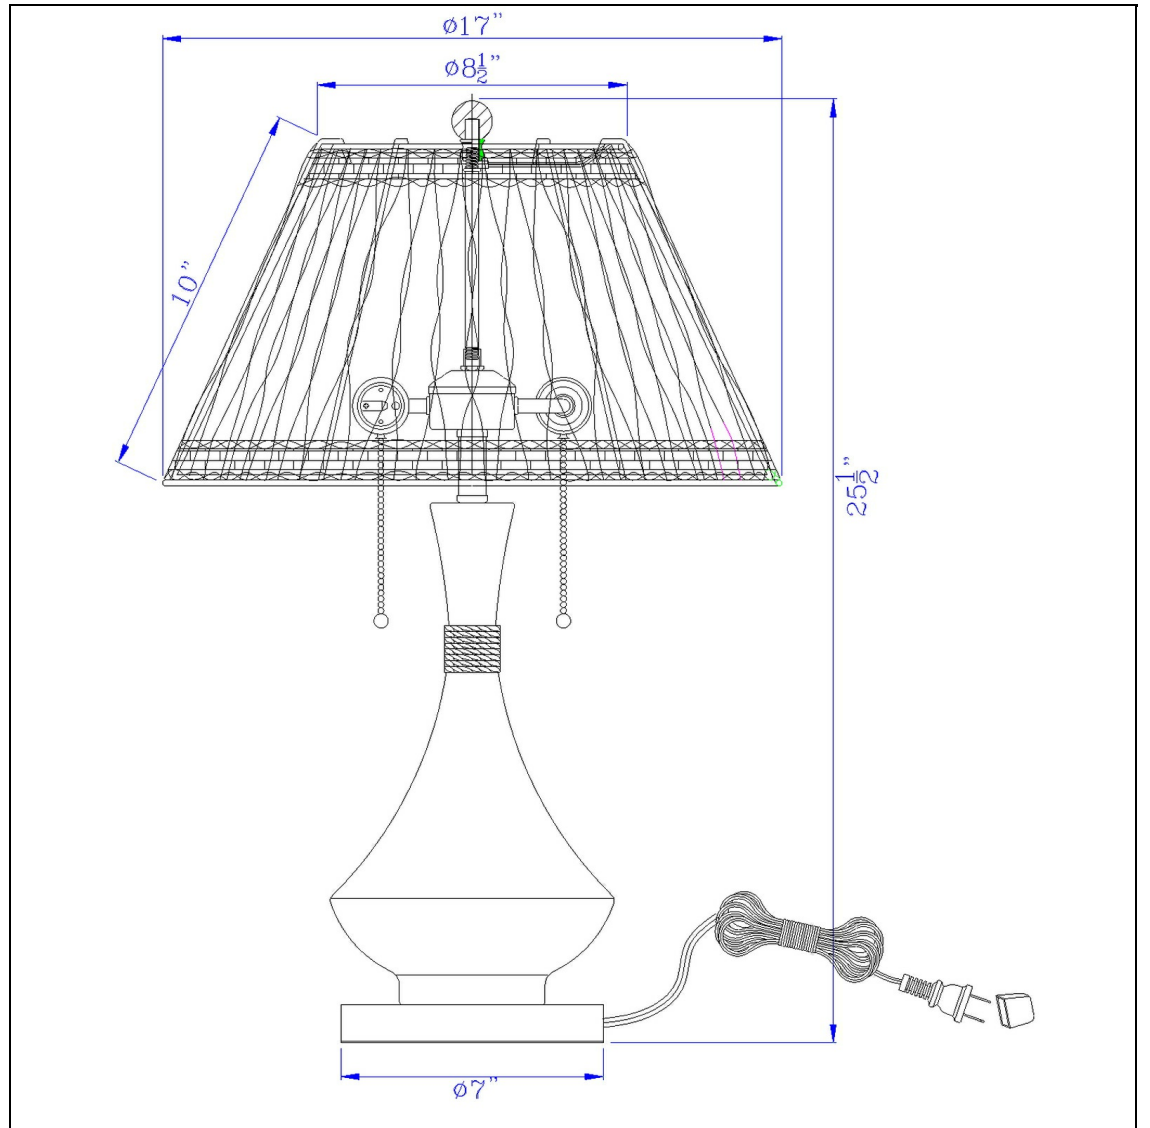

Product No. **BO-3103TB**

Description

60W x 2 Mateo metal/resin table lamp with pull chain switches and rattan shade  
Durable Resin and Metal Construction  
Double Pull Chain Switch  
Painted Green Shade  
Ships in One Carton  
Wicker Decorative Trim  
Add a tropical touch to your home with this dark bronze table lamp. It features an attractive staine

Technical Specifications

<b>UPC</b>	020193067284	<b>Shade Top1</b>	8.50
<b>Wattage</b>	60W X 2	<b>Shade Bottom1</b>	17.00
<b>Switch Type</b>	ON/OFF	<b>Shade Side</b>	10.00
<b>Bulb Base</b>	E26	<b>Carton 1 Dimensions</b>	17.80 x 18.80 x 18.80
<b>Number of Lights</b>	2	<b>Carton 2 Dimensions</b>	0.00 x 0.00 x 18.80
<b>Color</b>	Dark Bronze	<b>Package Dimensions</b>	L: 18.80 W: 18.80 H: 17.80