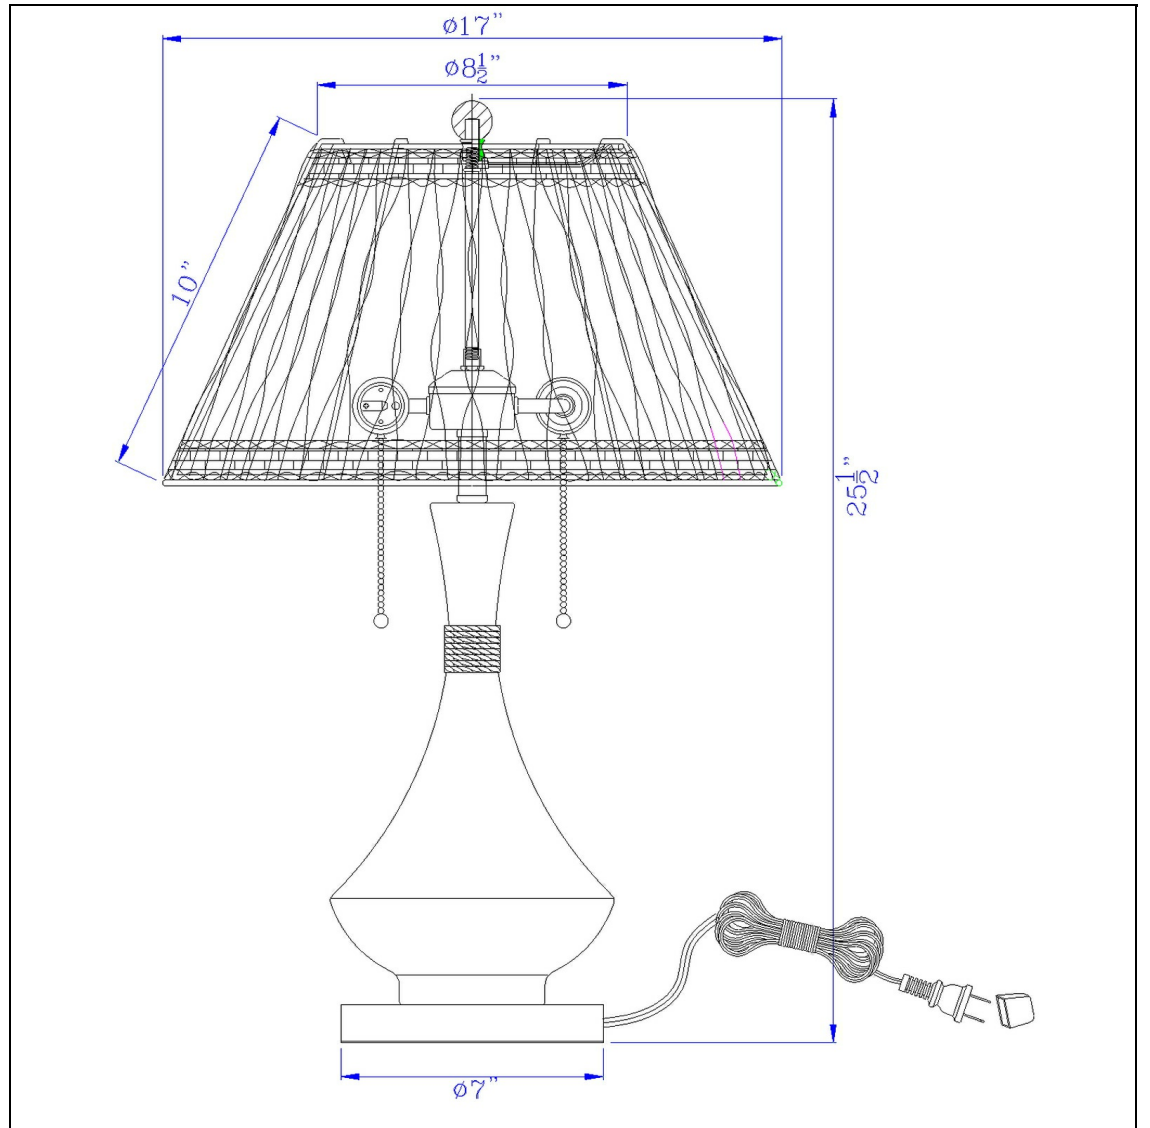

Product No. **BO-3103TB**

Description

60W x 2 Mateo metal/resin table lamp with pull chain switches and rattan shade
Durable Resin and Metal Construction
Double Pull Chain Switch
Painted Green Shade
Ships in One Carton
Wicker Decorative Trim
Add a tropical touch to your home with this dark bronze table lamp. It features an attractive staine

Technical Specifications

UPC	020193067284	Shade Top1	8.50
Wattage	60W X 2	Shade Bottom1	17.00
Switch Type	ON/OFF	Shade Side	10.00
Bulb Base	E26	Carton 1 Dimensions	17.80 x 18.80 x 18.80
Number of Lights	2	Carton 2 Dimensions	0.00 x 0.00 x 18.80
Color	Dark Bronze	Package Dimensions	L: 18.80 W: 18.80 H: 17.80