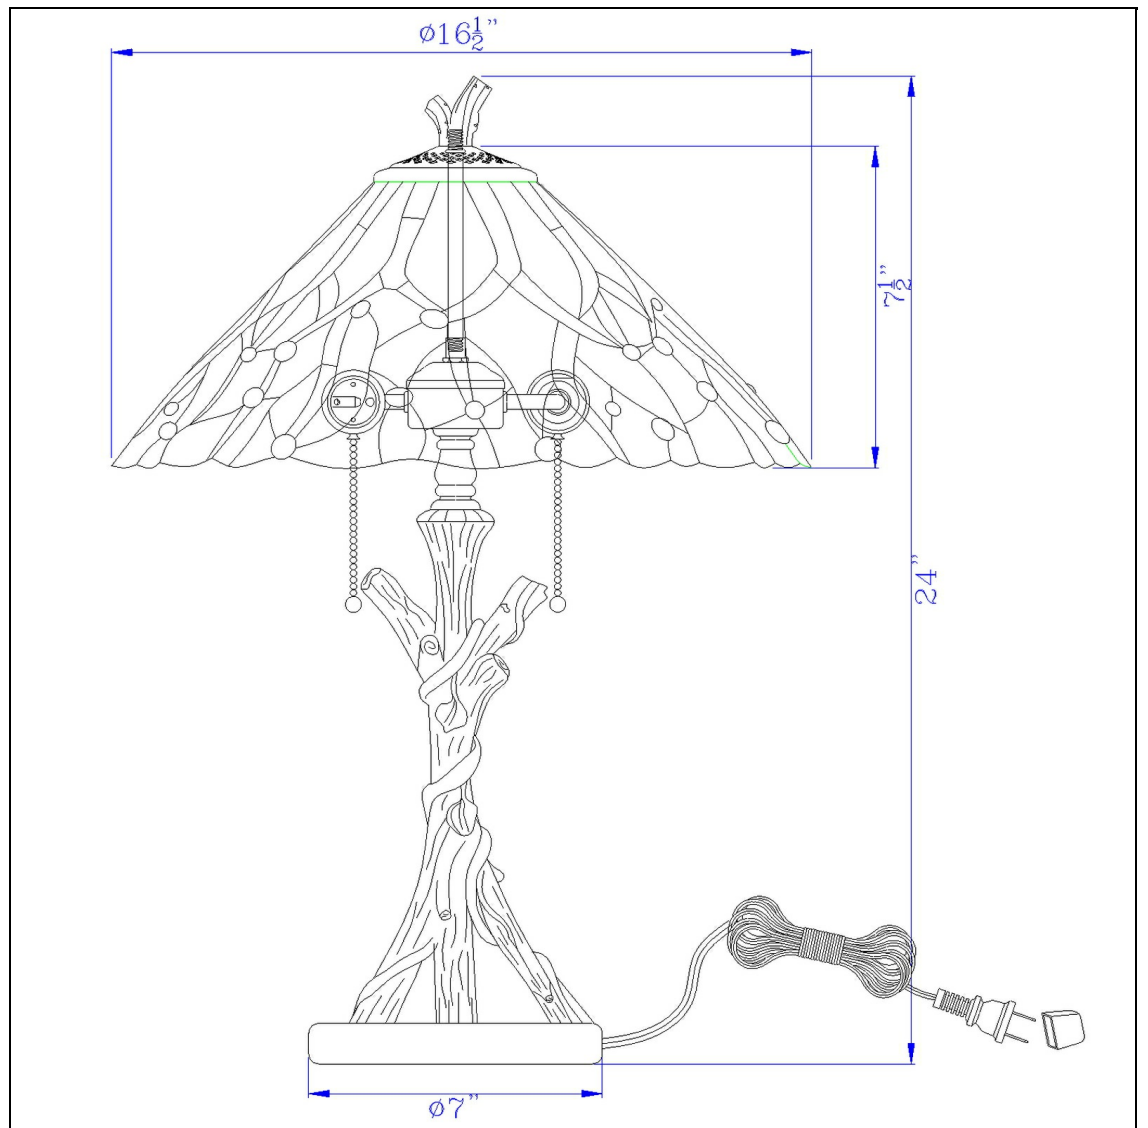

Product No. **BO-3104TB**

Description

60W x 2 metal/resin Tiffany table lamp with pull chain switches  
Durable Resin and Metal Construction  
Durable Resin and Metal Construction  
Hand Painted Tiffany Glass Shade  
Pull Chain Switch  
Weighted Base for Added Stability  
Ships in One Carton  
Add a pop of color to your home with this stained glass tiffany table lamp. It features a dark bronz

Technical Specifications

<b>UPC</b>	020193067284	<b>Shade Bottom1</b>	16.50
<b>Wattage</b>	60W X 2	<b>Shade Side</b>	7.50
<b>Switch Type</b>	ON/OFF	<b>Carton 1 Dimensions</b>	25.00 x 10.80 x 20.80
<b>Bulb Base</b>	E26	<b>Carton 2 Dimensions</b>	0.00 x 0.00 x 20.80
<b>Number of Lights</b>	2	<b>Package Dimensions</b>	L: 20.80 W: 10.80 H: 25.00
<b>Color</b>	Dark Bronze		