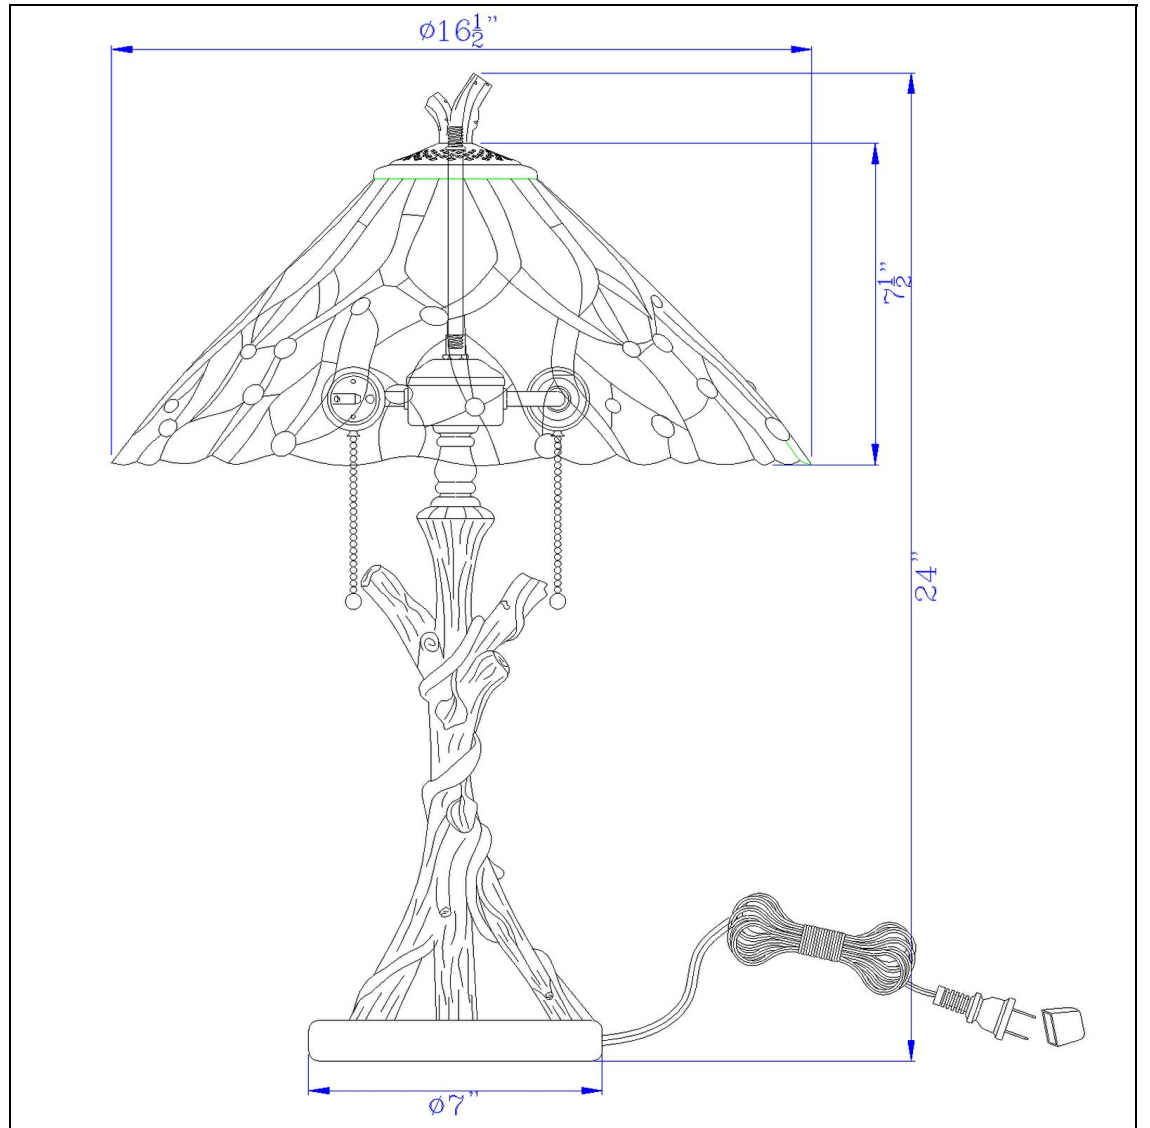

Product No. **BO-3104TB**

Description

60W x 2 metal/resin Tiffany table lamp with pull chain switches
Durable Resin and Metal Construction
Durable Resin and Metal Construction
Hand Painted Tiffany Glass Shade
Pull Chain Switch
Weighted Base for Added Stability
Ships in One Carton
Add a pop of color to your home with this stained glass tiffany table lamp. It features a dark bronz

Technical Specifications

UPC	020193067284	Shade Bottom1	16.50
Wattage	60W X 2	Shade Side	7.50
Switch Type	ON/OFF	Carton 1 Dimensions	25.00 x 10.80 x 20.80
Bulb Base	E26	Carton 2 Dimensions	0.00 x 0.00 x 20.80
Number of Lights	2	Package Dimensions	L: 20.80 W: 10.80 H: 25.00
Color	Dark Bronze		