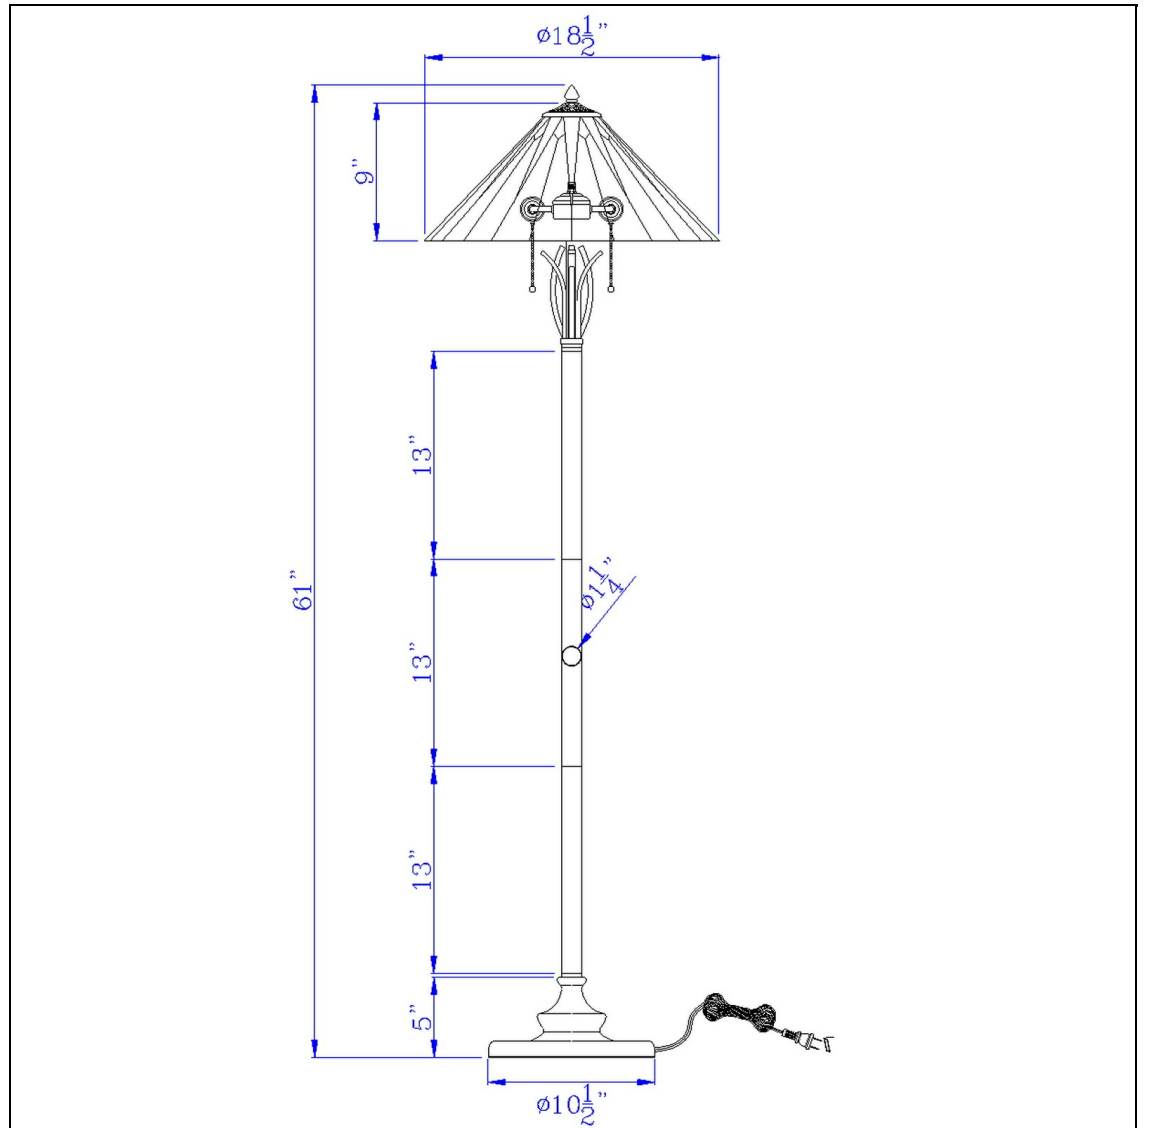

Product No. **BO-3105FL**

Description

60W x 2 metal/resin Tiffany table lamp with pull chain switches  
Durable Resin and Metal Construction  
Durable Resin and Metal Construction  
Hand Painted Tiffany Glass Shade  
Pull Chain Switch  
Weighted Base for Added Stability  
Ships in One Carton  
Add a pop of color to your home with this stained glass tiffany floor lamp. It features a dark bronz

Technical Specifications

<b>UPC</b>	020193067284	<b>Shade Bottom1</b>	18.50
<b>Wattage</b>	60W X 2	<b>Shade Side</b>	9.00
<b>Switch Type</b>	ON/OFF	<b>Carton 1 Dimensions</b>	22.50 x 12.50 x 22.30
<b>Bulb Base</b>	E26	<b>Carton 2 Dimensions</b>	0.00 x 0.00 x 22.30
<b>Number of Lights</b>	2	<b>Package Dimensions</b>	L: 22.30 W: 12.50 H: 22.50
<b>Color</b>	Dark Bronze		