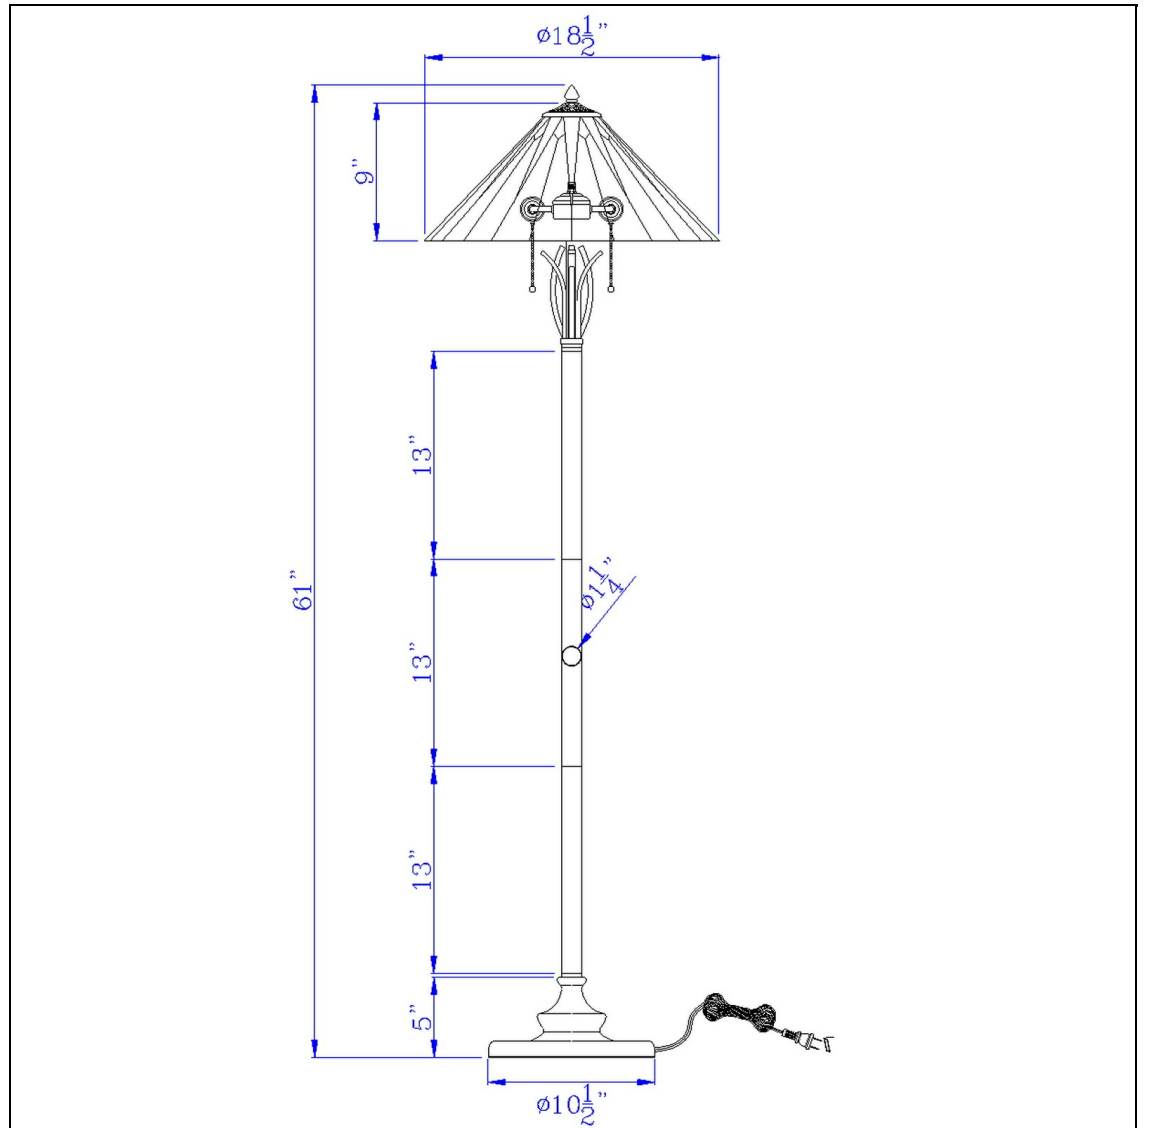

Product No. **BO-3105FL**

Description

60W x 2 metal/resin Tiffany table lamp with pull chain switches
Durable Resin and Metal Construction
Durable Resin and Metal Construction
Hand Painted Tiffany Glass Shade
Pull Chain Switch
Weighted Base for Added Stability
Ships in One Carton
Add a pop of color to your home with this stained glass tiffany floor lamp. It features a dark bronz

Technical Specifications

UPC	020193067284	Shade Bottom1	18.50
Wattage	60W X 2	Shade Side	9.00
Switch Type	ON/OFF	Carton 1 Dimensions	22.50 x 12.50 x 22.30
Bulb Base	E26	Carton 2 Dimensions	0.00 x 0.00 x 22.30
Number of Lights	2	Package Dimensions	L: 22.30 W: 12.50 H: 22.50
Color	Dark Bronze		