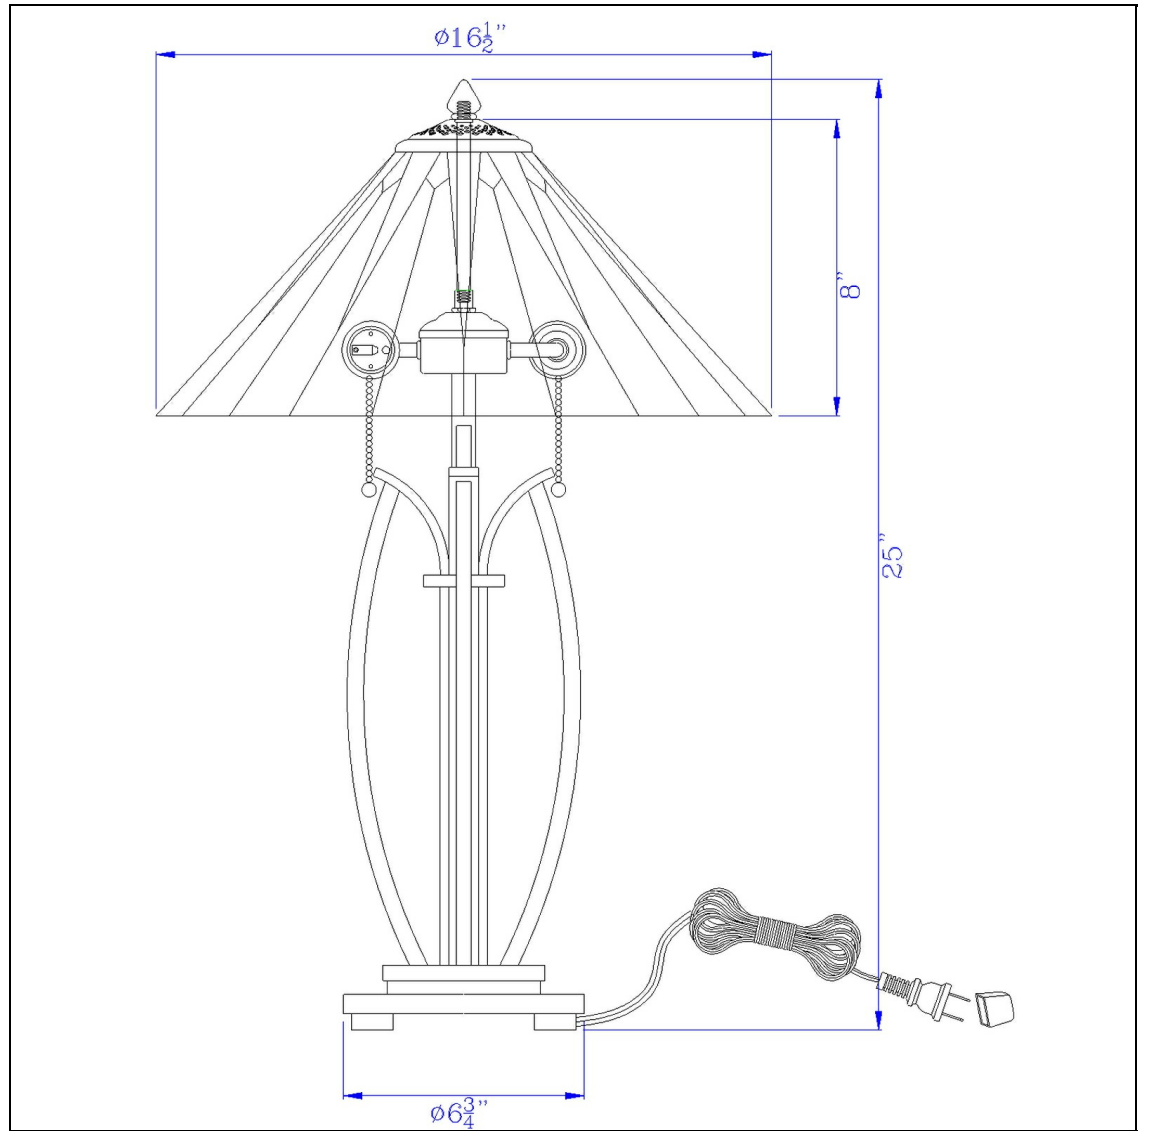

Product No. **BO-3105TB**

Description

60W x 2 metal/resin Tiffany table lamp with pull chain switches  
Durable Resin and Metal Construction  
Durable Resin and Metal Construction  
Hand Painted Tiffany Glass Shade  
Pull Chain Switch  
Weighted Base for Added Stability  
Ships in One Carton  
Add a pop of color to your home with this stained glass tiffany table lamp. It features a dark bronz

Technical Specifications

|                         |              |                            |                            |
|-------------------------|--------------|----------------------------|----------------------------|
| <b>UPC</b>              | 020193067284 | <b>Shade Bottom1</b>       | 17.00                      |
| <b>Wattage</b>          | 60W X 2      | <b>Shade Side</b>          | 8.00                       |
| <b>Switch Type</b>      | ON/OFF       | <b>Carton 1 Dimensions</b> | 26.30 x 11.30 x 22.00      |
| <b>Bulb Base</b>        | E26          | <b>Carton 2 Dimensions</b> | 0.00 x 0.00 x 22.00        |
| <b>Number of Lights</b> | 2            | <b>Package Dimensions</b>  | L: 22.00 W: 11.30 H: 26.30 |
| <b>Color</b>            | Dark Bronze  |                            |                            |