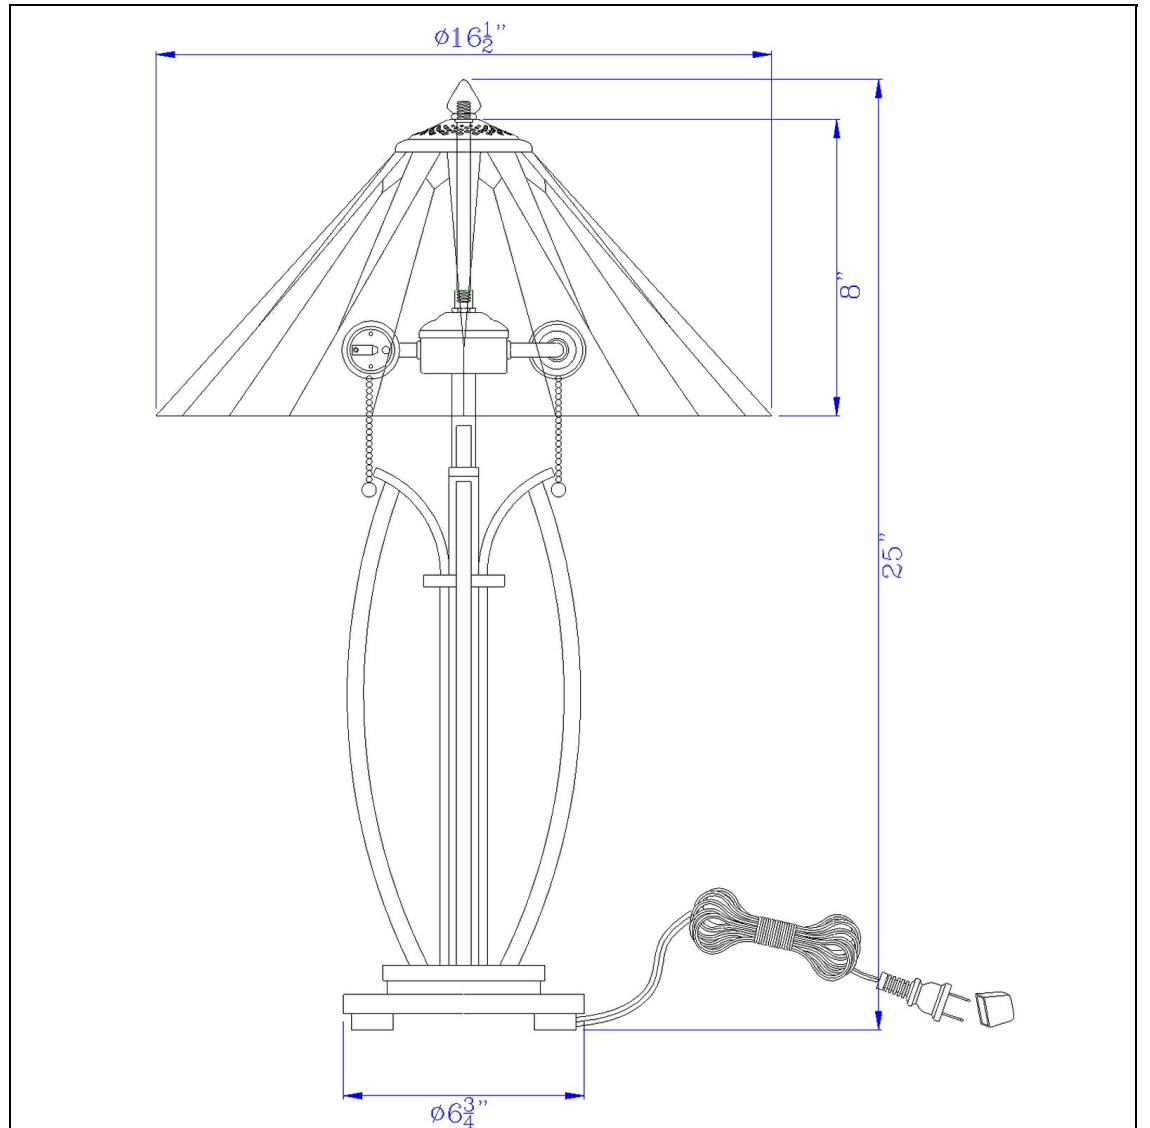

Product No. **BO-3105TB**

Description

60W x 2 metal/resin Tiffany table lamp with pull chain switches
Durable Resin and Metal Construction
Durable Resin and Metal Construction
Hand Painted Tiffany Glass Shade
Pull Chain Switch
Weighted Base for Added Stability
Ships in One Carton
Add a pop of color to your home with this stained glass tiffany table lamp. It features a dark bronz

Technical Specifications

UPC	020193067284	Shade Bottom1	17.00
Wattage	60W X 2	Shade Side	8.00
Switch Type	ON/OFF	Carton 1 Dimensions	26.30 x 11.30 x 22.00
Bulb Base	E26	Carton 2 Dimensions	0.00 x 0.00 x 22.00
Number of Lights	2	Package Dimensions	L: 22.00 W: 11.30 H: 26.30
Color	Dark Bronze		