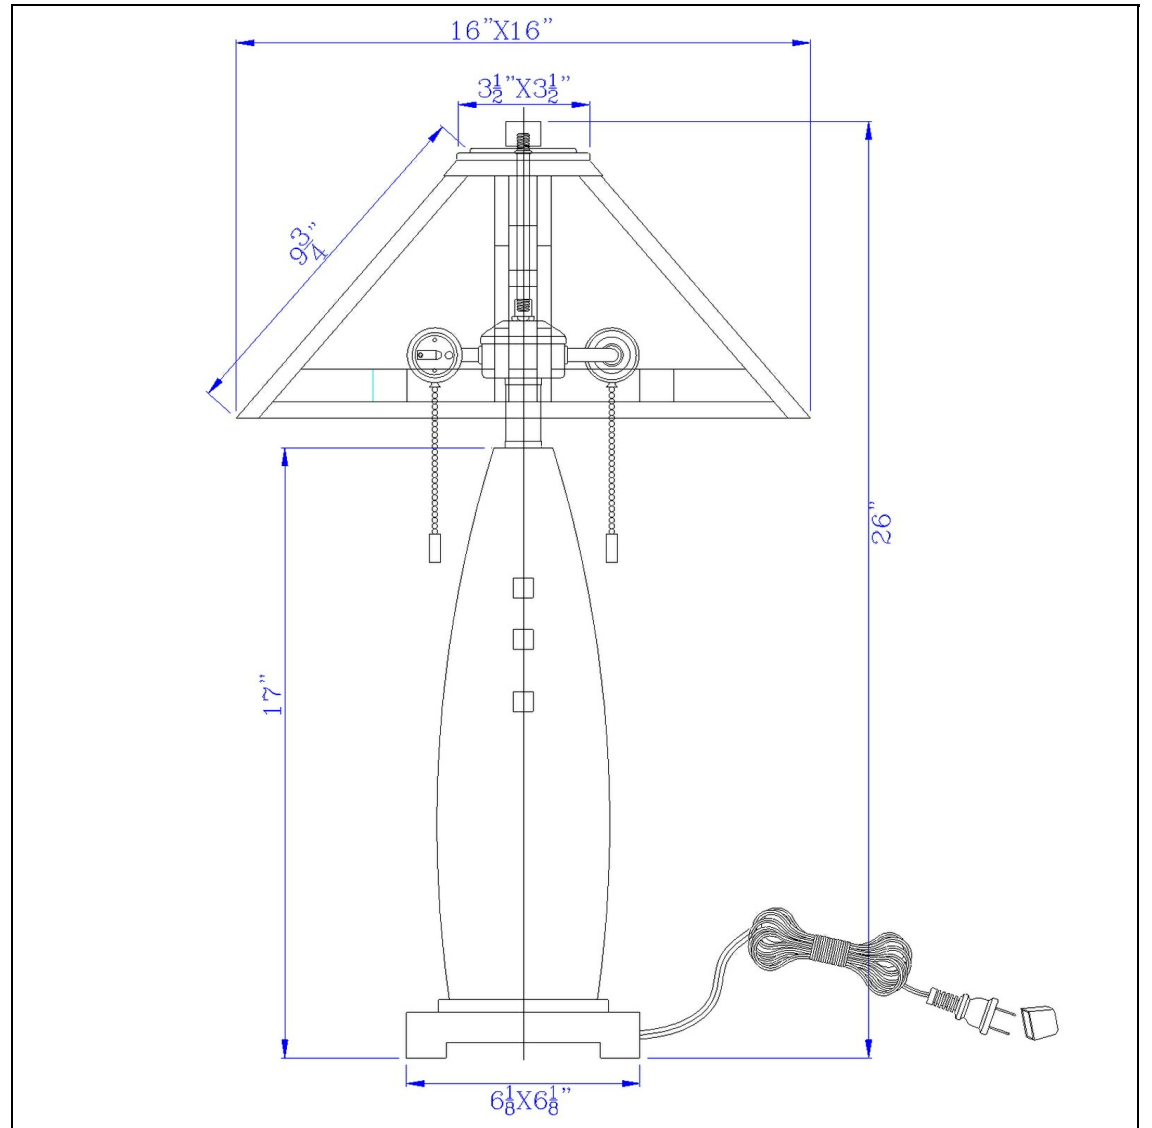

Product No. **BO-3106TB**

Description

60W x 2 metal/resin Tiffany table lamp with pull chain switches
Durable Resin and Metal Construction
Durable Resin and Metal Construction
Hand Painted Tiffany Glass Shade
Pull Chain Switch
Weighted Base for Added Stability
Ships in One Carton
Add a pop of color to your home with this stained glass tiffany floor lamp. It features a faux wood

Technical Specifications

UPC	020193067284	Shade Top1	3.75
Wattage	60W X 2	Shade Top2	3.75
Switch Type	ON/OFF	Shade Bottom1	16.00
Bulb Base	E26	Shade Bottom2	16.00
Number of Lights	2	Shade Side	9.75
Color	Oak	Carton 1 Dimensions	25.50 x 15.50 x 23.80
		Carton 2 Dimensions	0.00 x 0.00 x 23.80
		Package Dimensions	L: 23.80 W: 15.50 H: 25.50