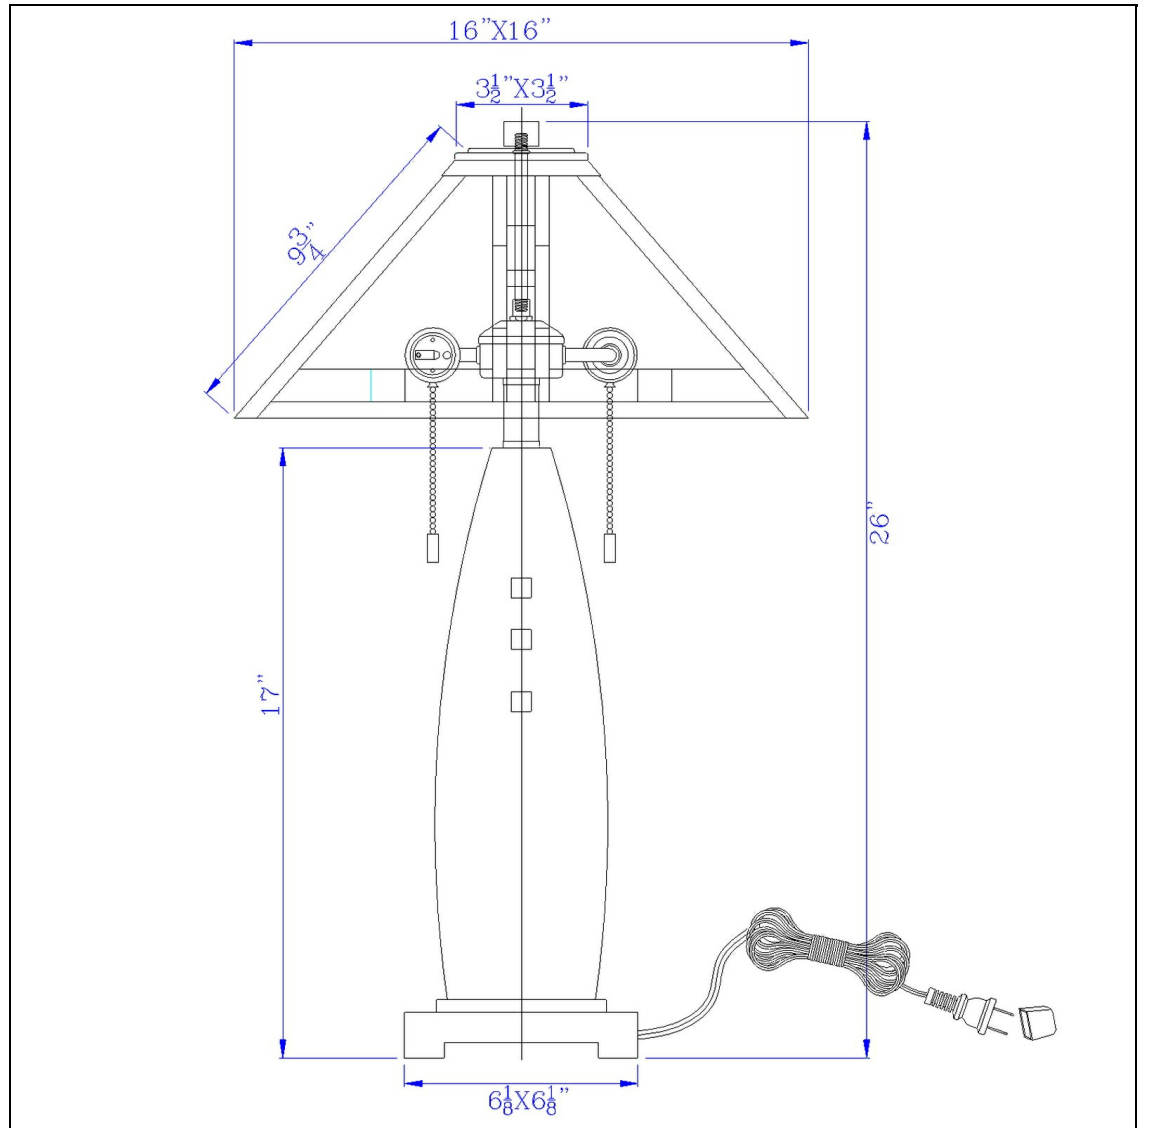

Product No. **BO-3106TB**

Description

60W x 2 metal/resin Tiffany table lamp with pull chain switches  
Durable Resin and Metal Construction  
Durable Resin and Metal Construction  
Hand Painted Tiffany Glass Shade  
Pull Chain Switch  
Weighted Base for Added Stability  
Ships in One Carton  
Add a pop of color to your home with this stained glass tiffany floor lamp. It features a faux wood

Technical Specifications

<b>UPC</b>	020193067284	<b>Shade Top1</b>	3.75
<b>Wattage</b>	60W X 2	<b>Shade Top2</b>	3.75
<b>Switch Type</b>	ON/OFF	<b>Shade Bottom1</b>	16.00
<b>Bulb Base</b>	E26	<b>Shade Bottom2</b>	16.00
<b>Number of Lights</b>	2	<b>Shade Side</b>	9.75
<b>Color</b>	Oak	<b>Carton 1 Dimensions</b>	25.50 x 15.50 x 23.80
		<b>Carton 2 Dimensions</b>	0.00 x 0.00 x 23.80
		<b>Package Dimensions</b>	L: 23.80 W: 15.50 H: 25.50