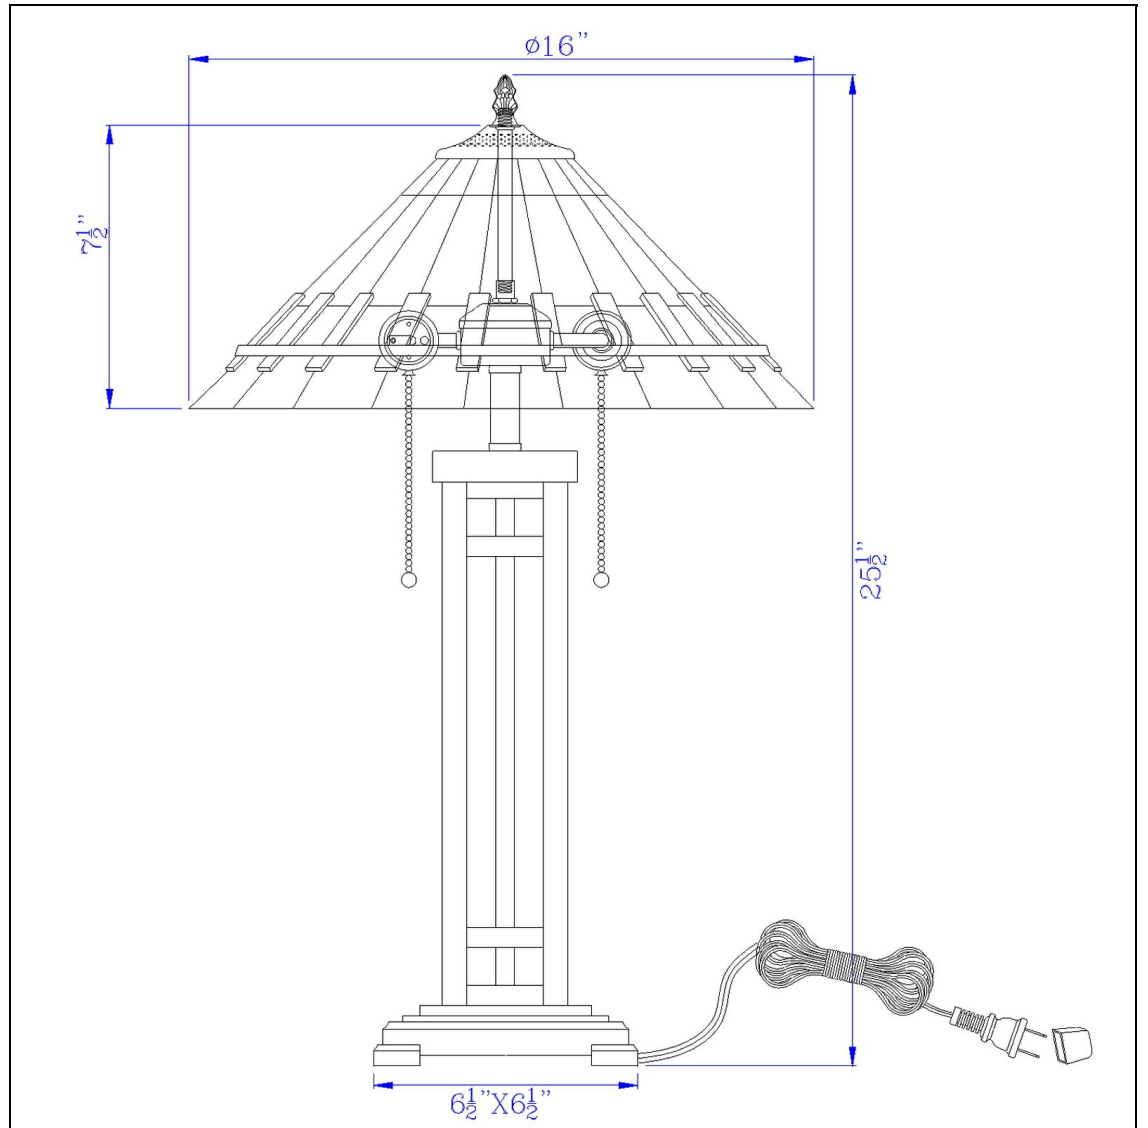

Product No. **BO-311TB**

Description

60W x 2 metal/resin Tiffany table lamp with pull chain switches
Durable Resin and Metal Construction
Durable Resin and Metal Construction
Hand Painted Tiffany Glass Shade
Pull Chain Switch
Weighted Base for Added Stability
Ships in One Carton
Add a pop of color to your home with this stained glass tiffany table lamp. It features a dark bronz

Technical Specifications

UPC	020193067284	Shade Bottom1	16.00
Wattage	60W X 2	Shade Side	9.00
Switch Type	ON/OFF	Carton 1 Dimensions	25.00 x 10.80 x 19.80
Bulb Base	E26	Carton 2 Dimensions	0.00 x 0.00 x 19.80
Number of Lights	2	Package Dimensions	L: 19.80 W: 10.80 H: 25.00
Color	Dark Bronze		