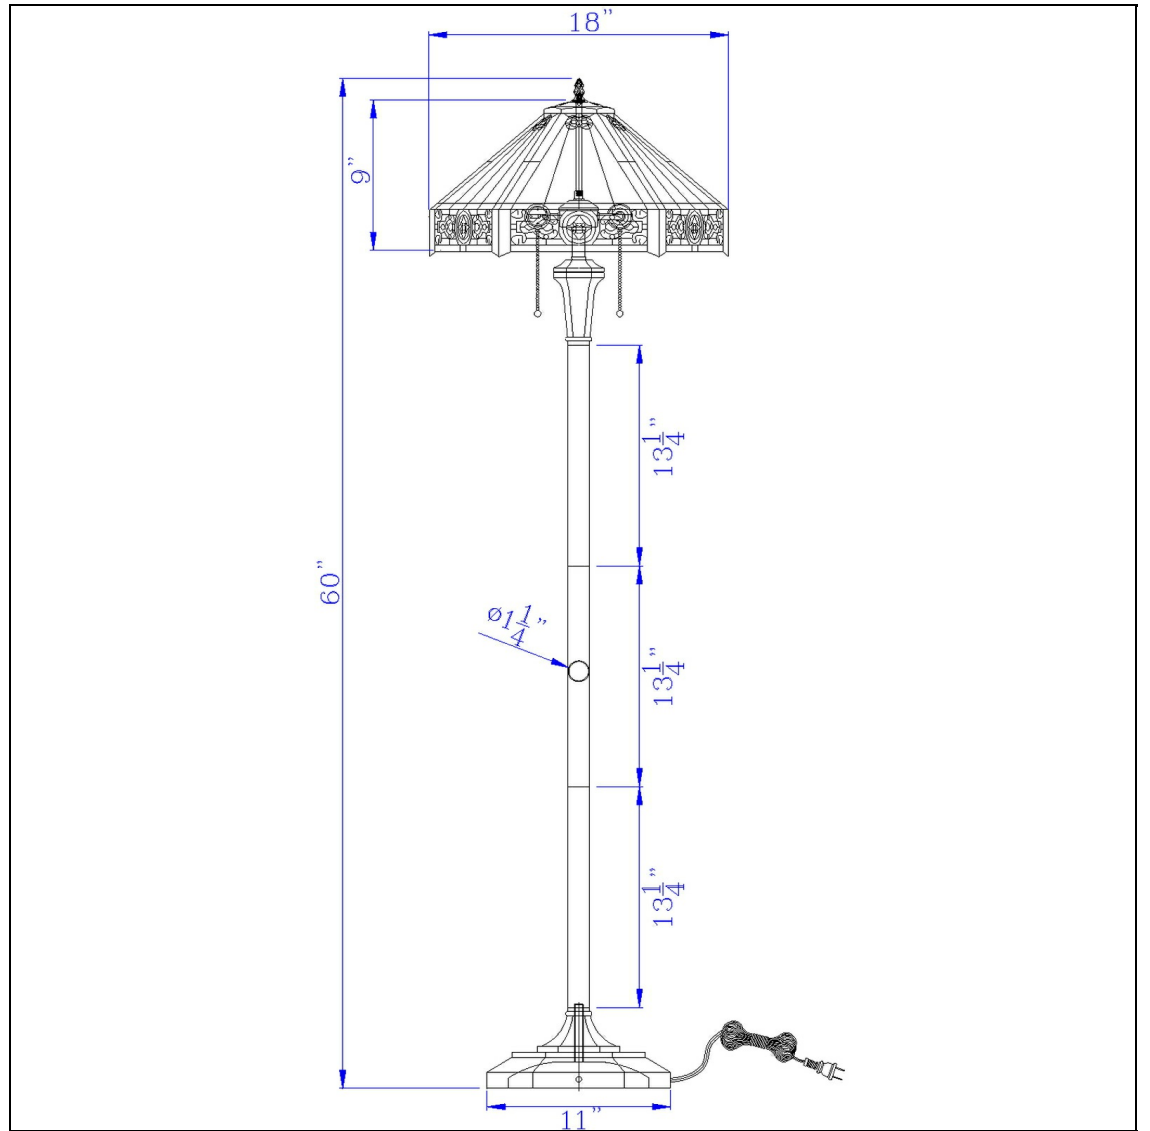

Product No. **BO-3112FL**

Description

60W x 2 metal/resin Tiffany table lamp with pull chain switches  
Durable Resin and Metal Construction  
Durable Resin and Metal Construction  
Hand Painted Tiffany Glass Shade  
Pull Chain Switch  
Weighted Base for Added Stability  
Ships in One Carton  
Add a pop of color to your home with this stained glass tiffany floor lamp. It features a dark bronz

Technical Specifications

<b>UPC</b>	020193067284	<b>Shade Bottom1</b>	18.00
<b>Wattage</b>	60W X 2	<b>Shade Side</b>	9.00
<b>Switch Type</b>	ON/OFF	<b>Carton 1 Dimensions</b>	23.00 x 13.30 x 20.80
<b>Bulb Base</b>	E26	<b>Carton 2 Dimensions</b>	0.00 x 0.00 x 20.80
<b>Number of Lights</b>	2	<b>Package Dimensions</b>	L: 20.80 W: 13.30 H: 23.00
<b>Color</b>	Dark Bronze		