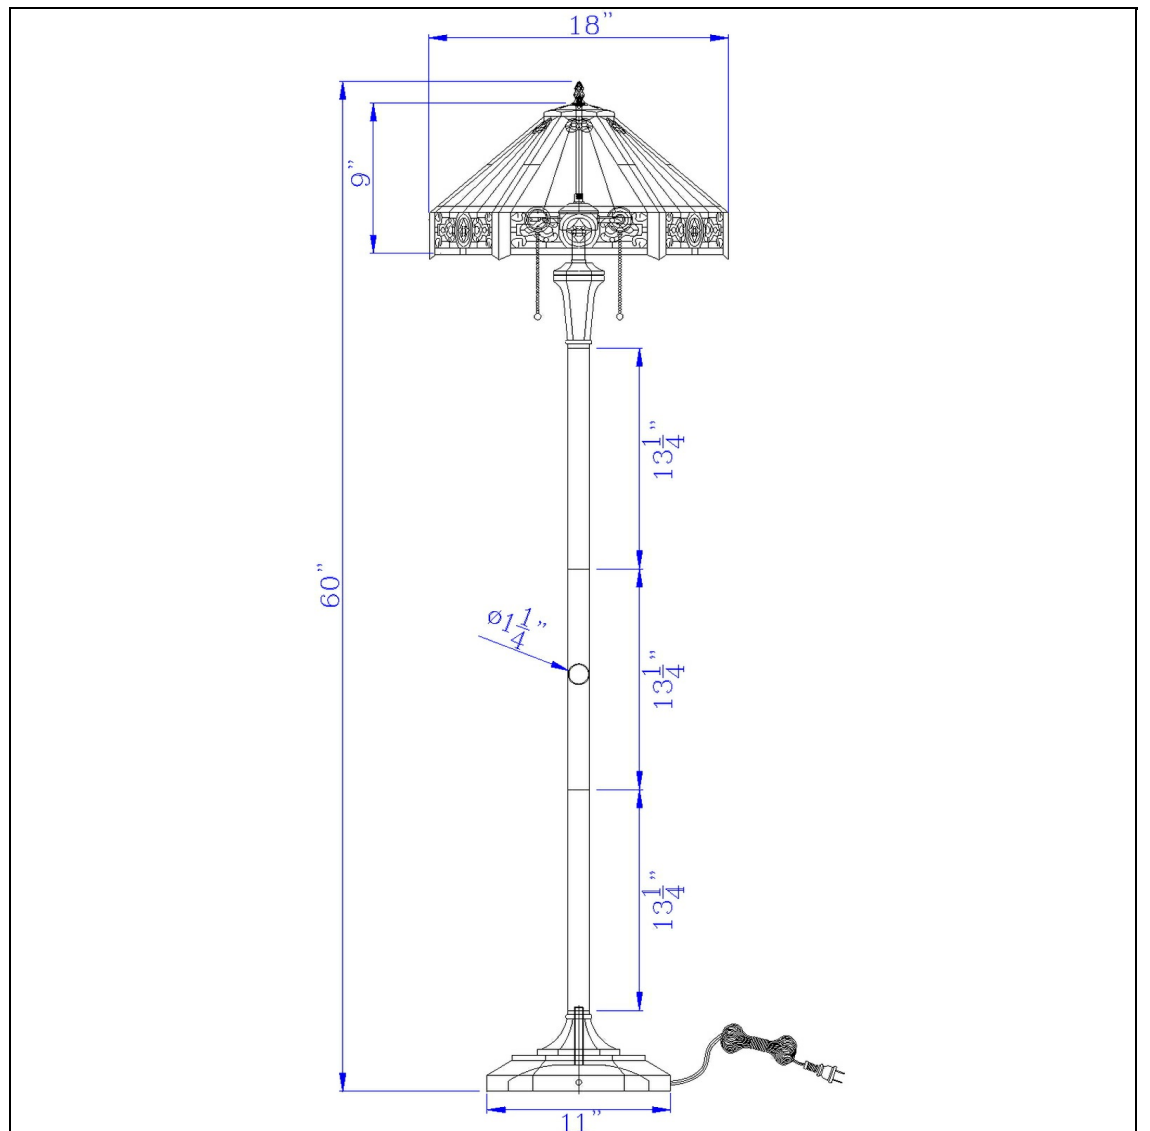

Product No. **BO-3112FL**

Description

60W x 2 metal/resin Tiffany table lamp with pull chain switches  
Durable Resin and Metal Construction  
Durable Resin and Metal Construction  
Hand Painted Tiffany Glass Shade  
Pull Chain Switch  
Weighted Base for Added Stability  
Ships in One Carton  
Add a pop of color to your home with this stained glass tiffany floor lamp. It features a dark bronz

Technical Specifications

<b>UPC</b>	020193067284	<b>Shade Bottom1</b>	18.00
<b>Wattage</b>	60W X 2	<b>Shade Side</b>	9.00
<b>Switch Type</b>	ON/OFF	<b>Carton 1 Dimensions</b>	23.00 x 13.30 x 20.80
<b>Bulb Base</b>	E26	<b>Carton 2 Dimensions</b>	0.00 x 0.00 x 20.80
<b>Number of Lights</b>	2	<b>Package Dimensions</b>	L: 20.80 W: 13.30 H: 23.00
<b>Color</b>	Dark Bronze		