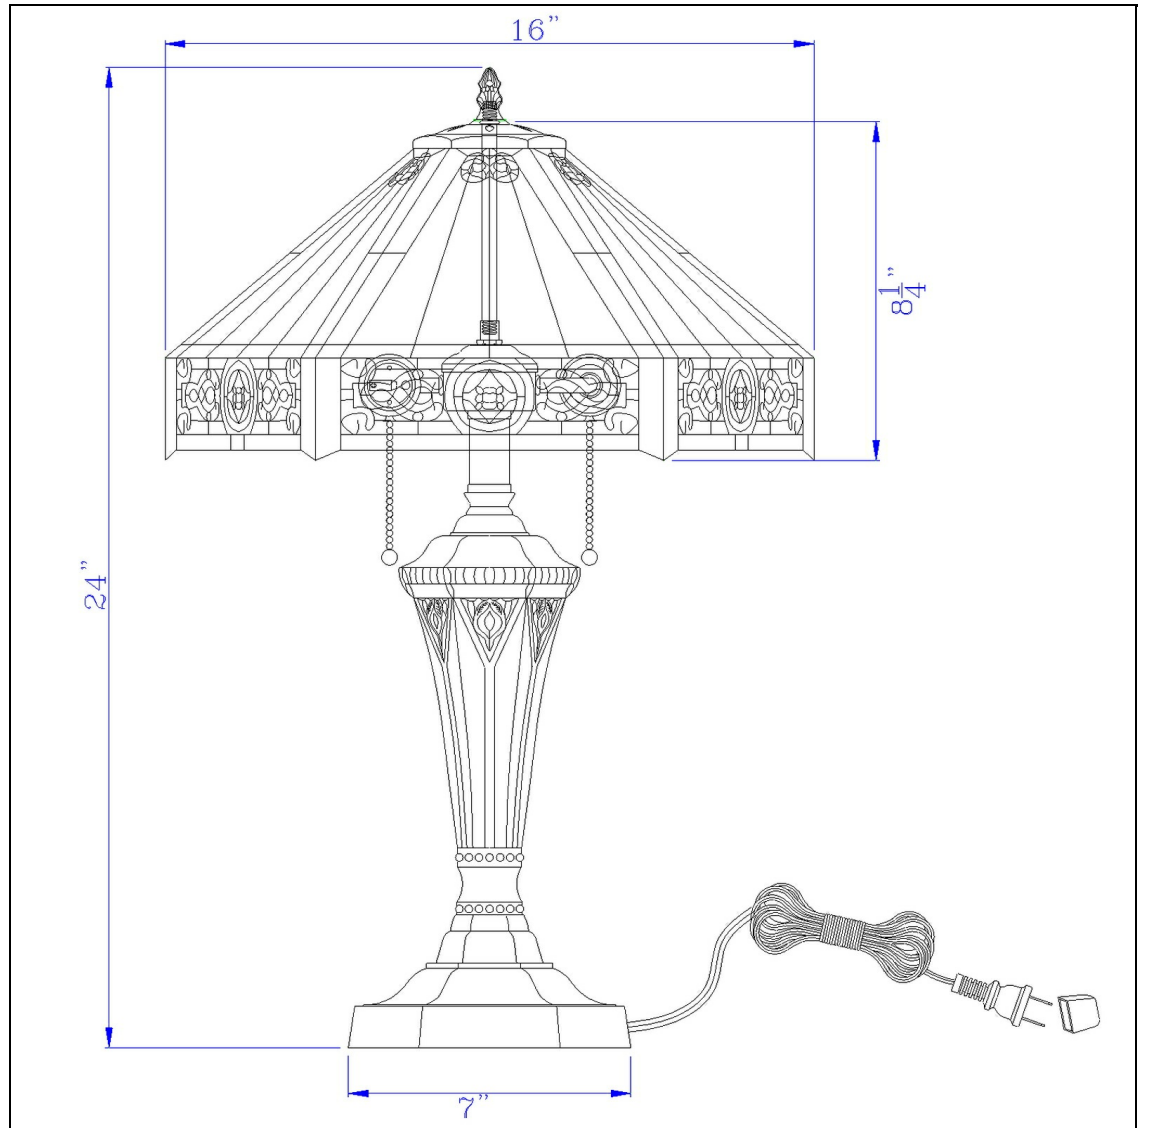

Product No. **BO-3112TB**

Description

60W x 2 metal/resin Tiffany table lamp with pull chain switches
Durable Resin and Metal Construction
Durable Resin and Metal Construction
Hand Painted Tiffany Glass Shade
Pull Chain Switch
Weighted Base for Added Stability
Ships in One Carton
Add a pop of color to your home with this stained glass tiffany table lamp. It features a dark bronz

Technical Specifications

UPC	020193067284	Shade Bottom1	16.00
Wattage	60W X 2	Shade Side	8.25
Switch Type	ON/OFF	Carton 1 Dimensions	24.50 x 10.80 x 20.50
Bulb Base	E26	Carton 2 Dimensions	0.00 x 0.00 x 20.50
Number of Lights	2	Package Dimensions	L: 20.50 W: 10.80 H: 24.50
Color	Dark Bronze		