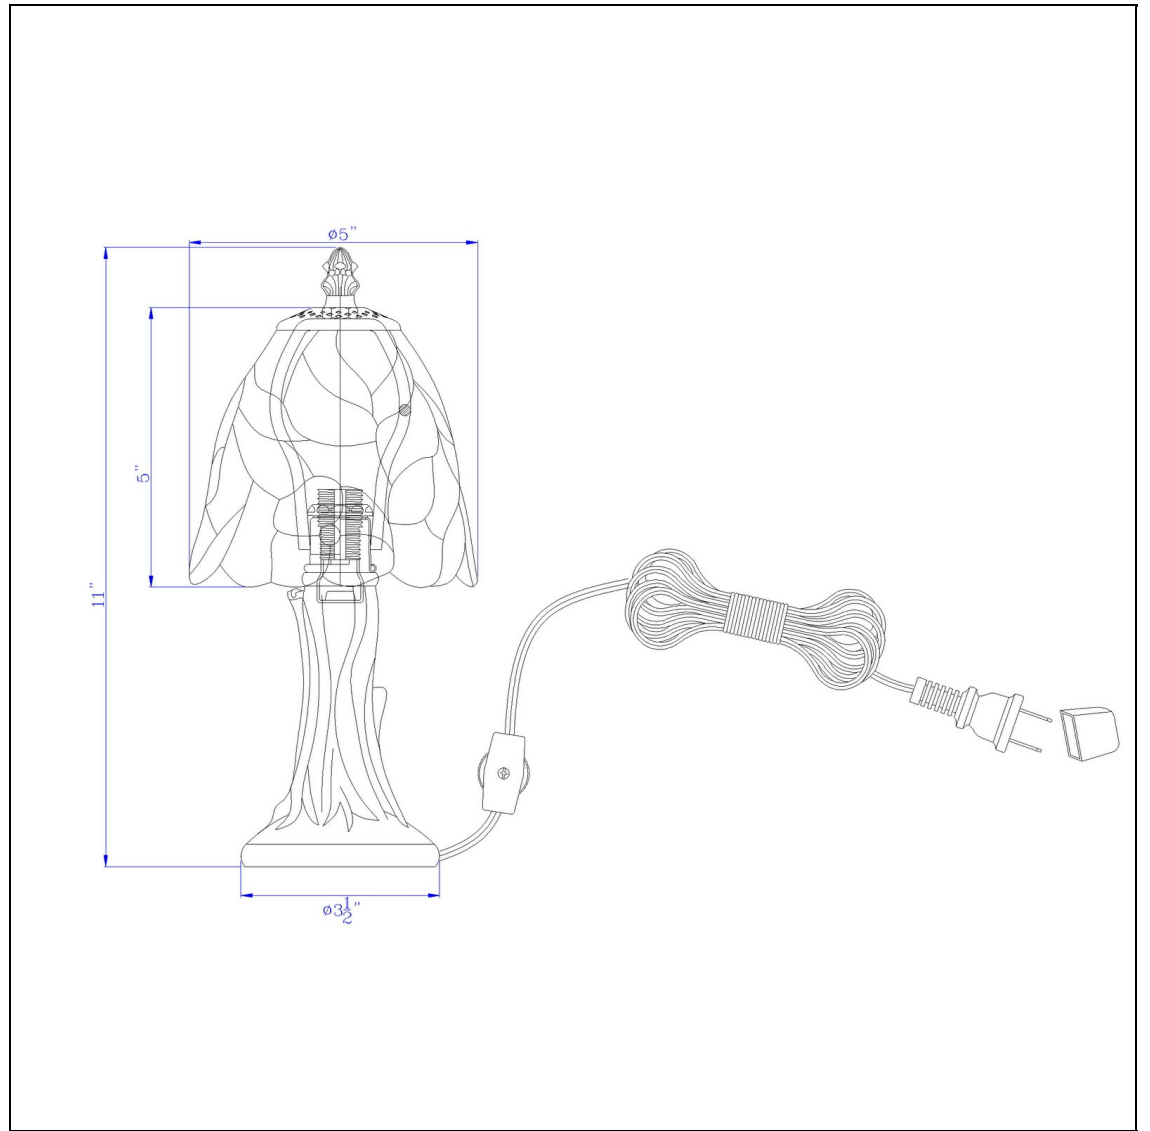

Product No. **BO-3114AC**

Description

40W metal/resin Tiffany accent lamp with inline switch
Durable Resin and Metal Construction
Durable Resin and Metal Construction
Hand Painted Tiffany Glass Shade
Pull Chain Switch
Weighted Base for Added Stability
Ships in One Carton
Add a pop of color to your space with this compact size accent lamp. It features a hand painted stai

Technical Specifications

UPC	020193067284	Shade Bottom1	5.00
Wattage	25W	Shade Side	5.00
Switch Type	ON/OFF	Carton 1 Dimensions	10.00 x 14.00 x 20.80
Bulb Base	E12	Carton 2 Dimensions	0.00 x 0.00 x 20.80
Number of Lights	1	Package Dimensions	L: 20.80 W: 14.00 H: 10.00
Color	Dark Bronze		