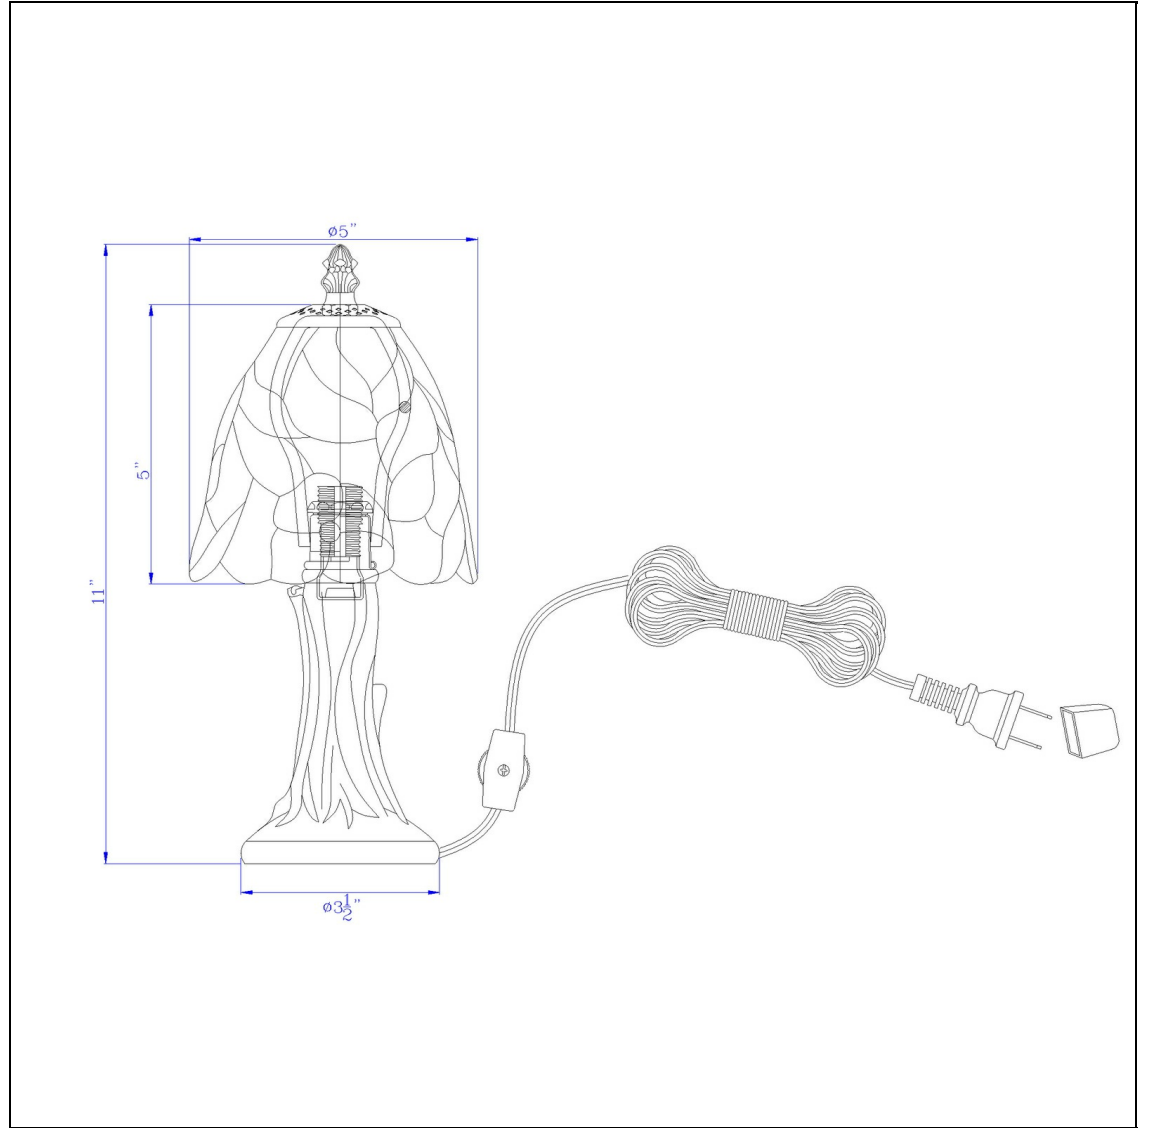

Product No. **BO-3114AC**

Description

40W metal/resin Tiffany accent lamp with inline switch
Durable Resin and Metal Construction
Durable Resin and Metal Construction
Hand Painted Tiffany Glass Shade
Pull Chain Switch
Weighted Base for Added Stability
Ships in One Carton
Add a pop of color to your space with this compact size accent lamp. It features a hand painted stai

Technical Specifications

UPC	020193067284	Shade Bottom1	5.00
Wattage	25W	Shade Side	5.00
Switch Type	ON/OFF	Carton 1 Dimensions	10.00 x 14.00 x 20.80
Bulb Base	E12	Carton 2 Dimensions	0.00 x 0.00 x 20.80
Number of Lights	1	Package Dimensions	L: 20.80 W: 14.00 H: 10.00
Color	Dark Bronze		