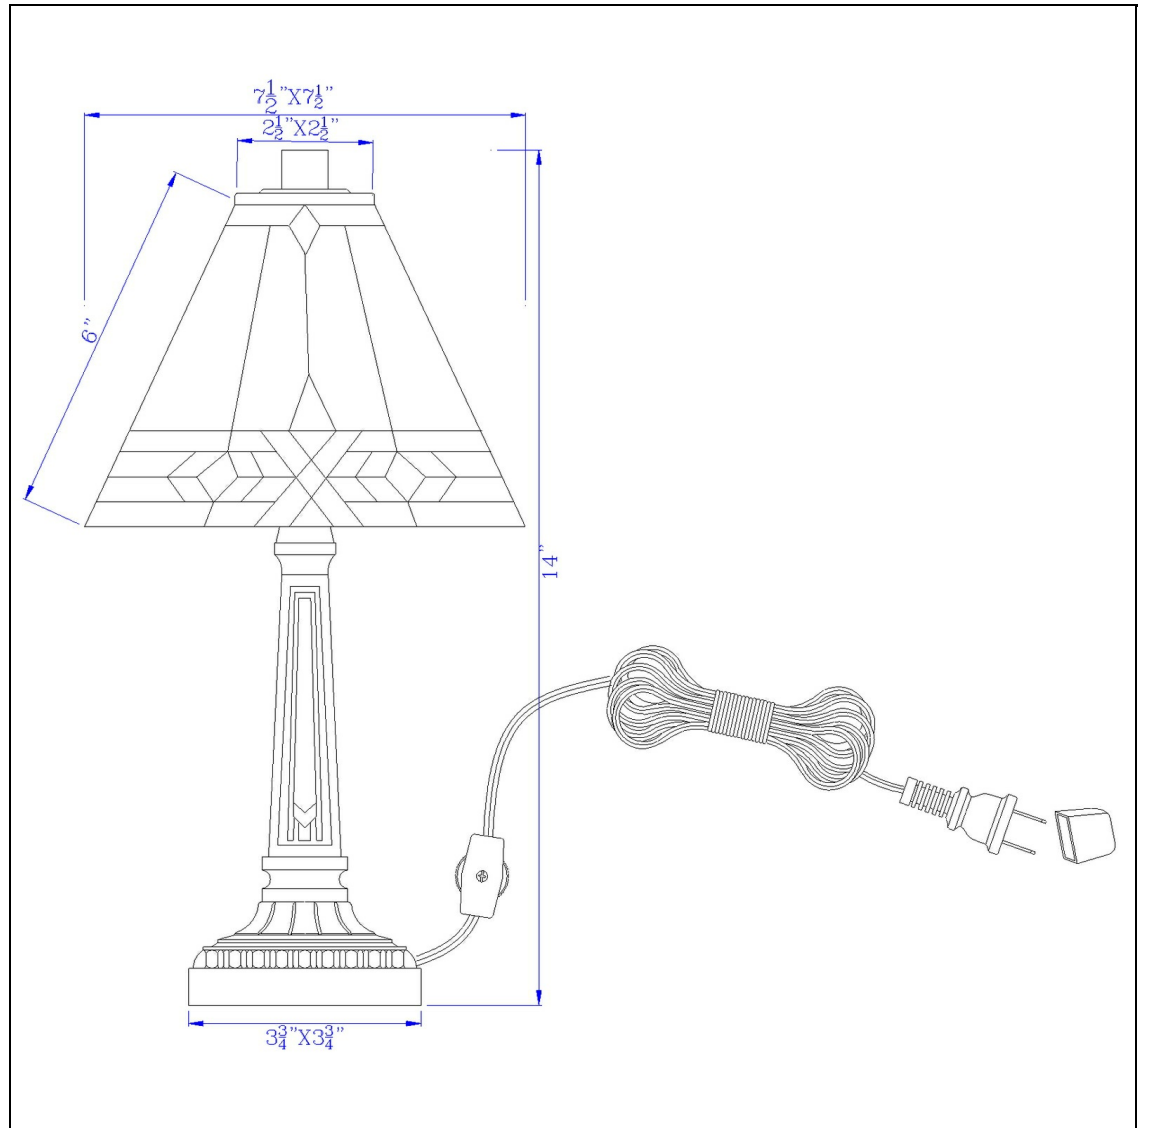

Product No. **BO-3115AC**

Description

40W metal/resin Tiffany accent lamp with inline switch
Durable Resin and Metal Construction
Durable Resin and Metal Construction
Hand Painted Tiffany Glass Shade
Pull Chain Switch
Weighted Base for Added Stability
Ships in One Carton
Add a pop of color to your space with this compact size accent lamp. It features a hand painted stai

Technical Specifications

UPC	020193067284	Shade Top1	2.50
Wattage	40W	Shade Top2	2.50
Switch Type	ON/OFF	Shade Bottom1	7.50
Bulb Base	E12	Shade Bottom2	7.50
Number of Lights	1	Shade Side	6.00
Color	Dark Bronze	Carton 1 Dimensions	15.80 x 18.00 x 26.00
		Carton 2 Dimensions	0.00 x 0.00 x 26.00
		Package Dimensions	L: 26.00 W: 18.00 H: 15.80