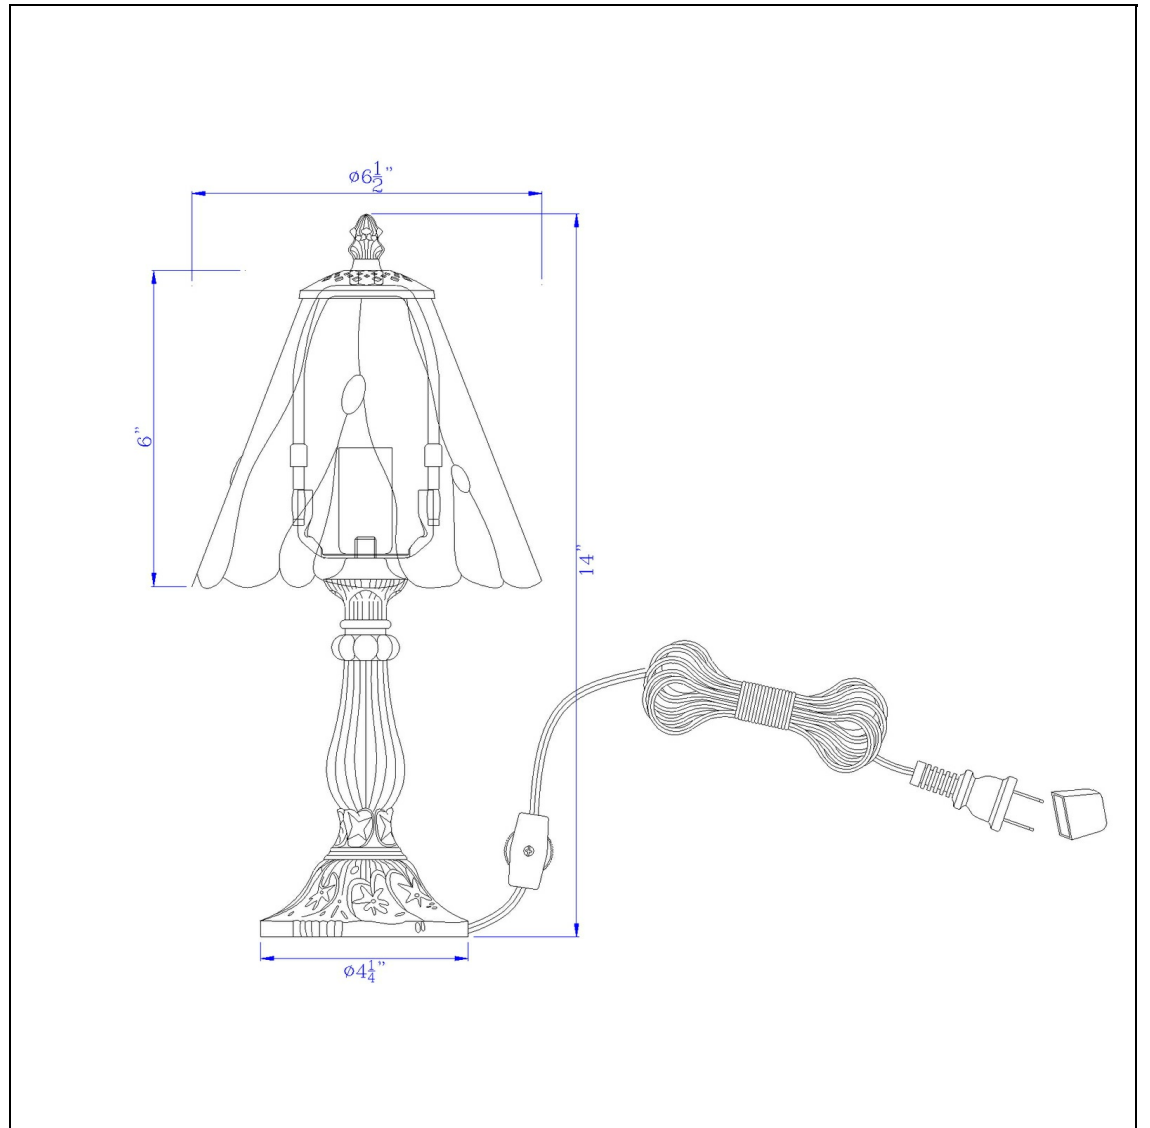

Product No. **BO-3116AC**

Description

40W metal/resin Tiffany accent lamp with inline switch
Durable Resin and Metal Construction
Durable Resin and Metal Construction
Hand Painted Tiffany Glass Shade
Pull Chain Switch
Weighted Base for Added Stability
Ships in One Carton
Add a pop of color to your space with this compact size accent lamp. It features a hand painted stai

Technical Specifications

UPC	020193067284	Shade Bottom1	6.50
Wattage	40W	Shade Side	6.00
Switch Type	ON/OFF	Carton 1 Dimensions	13.30 x 17.00 x 24.00
Bulb Base	E12	Carton 2 Dimensions	0.00 x 0.00 x 24.00
Number of Lights	1	Package Dimensions	L: 24.00 W: 17.00 H: 13.30
Color	Dark Bronze		