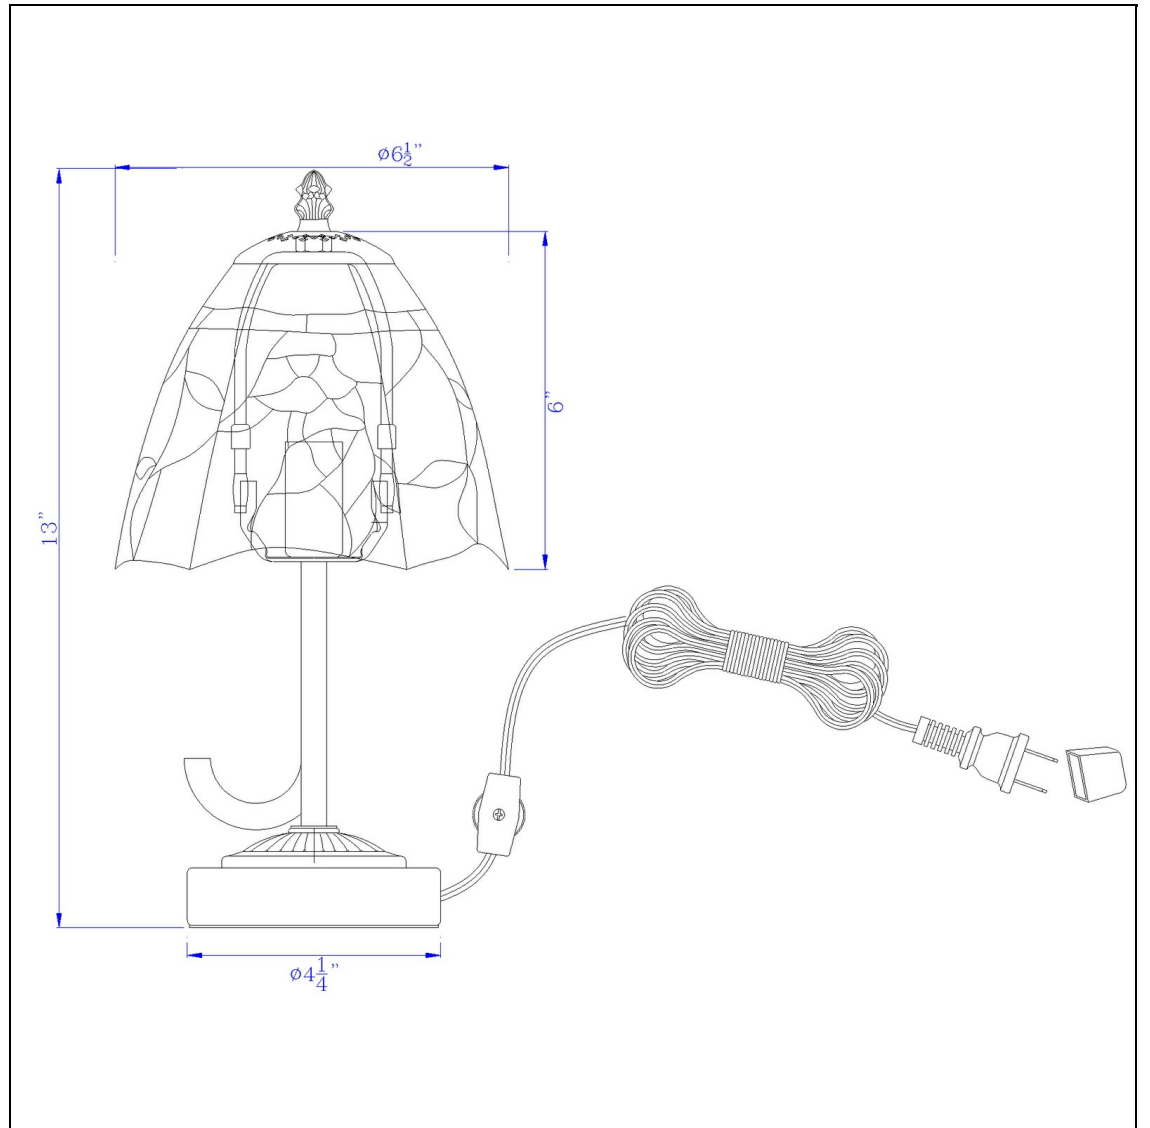

Product No. **BO-3117AC**

Description

40W metal/resin Tiffany accent lamp with inline switch  
Durable Resin and Metal Construction  
Durable Resin and Metal Construction  
Hand Painted Tiffany Glass Shade  
Pull Chain Switch  
Weighted Base for Added Stability  
Ships in One Carton  
Add a pop of color to your space with this compact size accent lamp. It features a hand painted stai

Technical Specifications

<b>UPC</b>	020193067284	<b>Shade Bottom1</b>	6.50
<b>Wattage</b>	40W	<b>Shade Side</b>	6.00
<b>Switch Type</b>	ON/OFF	<b>Carton 1 Dimensions</b>	12.30 x 18.50 x 27.50
<b>Bulb Base</b>	E12	<b>Carton 2 Dimensions</b>	0.00 x 0.00 x 27.50
<b>Number of Lights</b>	1	<b>Package Dimensions</b>	L: 27.50 W: 18.50 H: 12.30
<b>Color</b>	Dark Bronze		