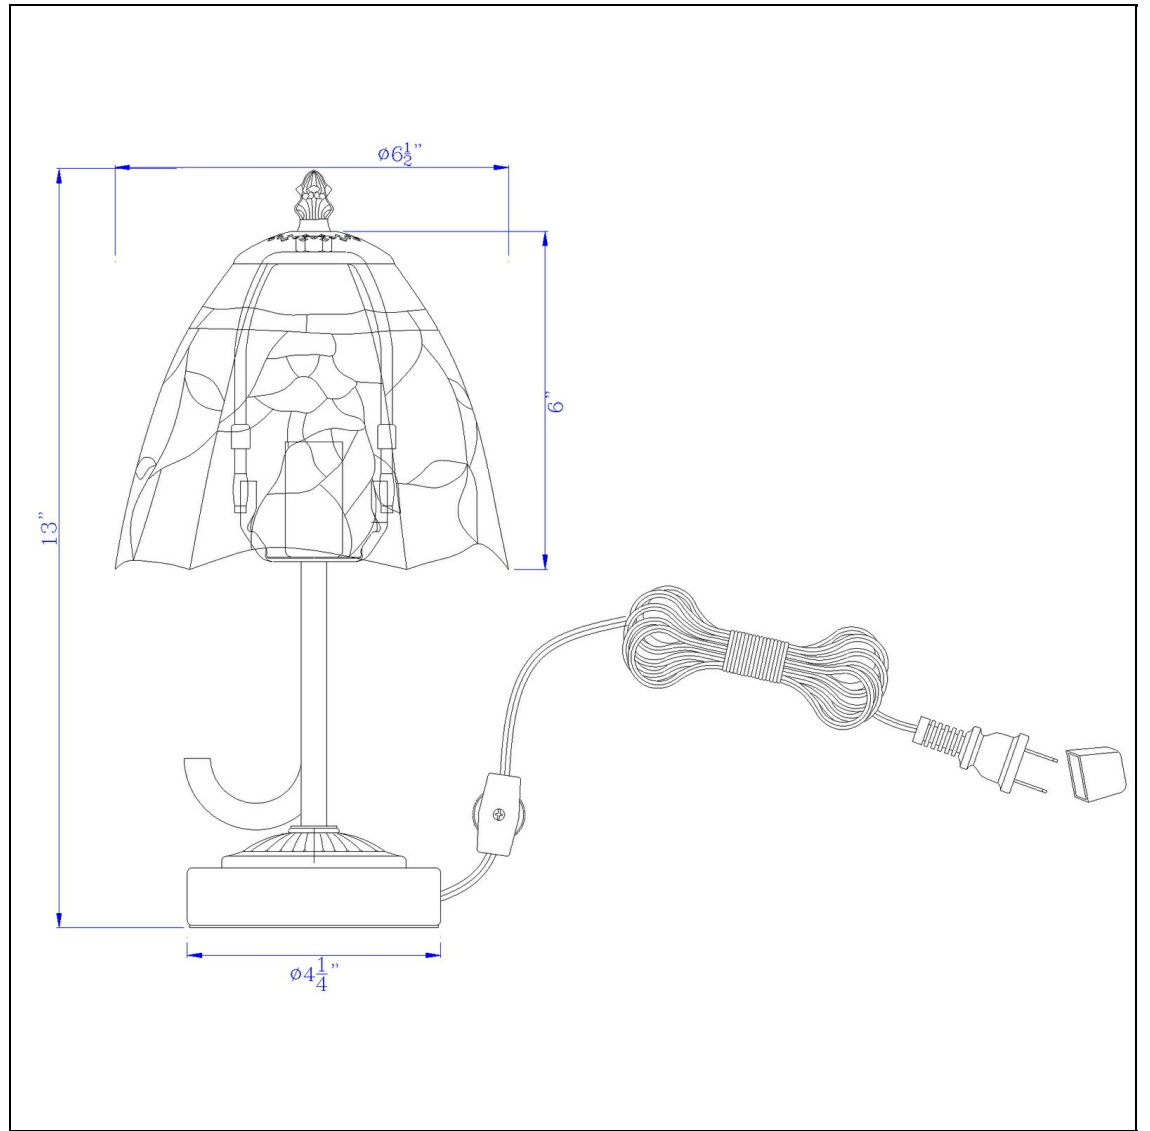

Product No. **BO-3118AC**

Description

40W metal/resin Tiffany accent lamp with inline switch
Durable Resin and Metal Construction
Durable Resin and Metal Construction
Hand Painted Tiffany Glass Shade
Pull Chain Switch
Weighted Base for Added Stability
Ships in One Carton
Add a pop of color to your space with this compact size accent lamp. It features a hand painted stai

Technical Specifications

UPC	020193067284	Shade Bottom1	6.50
Wattage	40W	Shade Side	6.00
Switch Type	ON/OFF	Carton 1 Dimensions	12.30 x 18.50 x 27.50
Bulb Base	E12	Carton 2 Dimensions	0.00 x 0.00 x 27.50
Number of Lights	1	Package Dimensions	L: 27.50 W: 18.50 H: 12.30
Color	Dark Bronze		