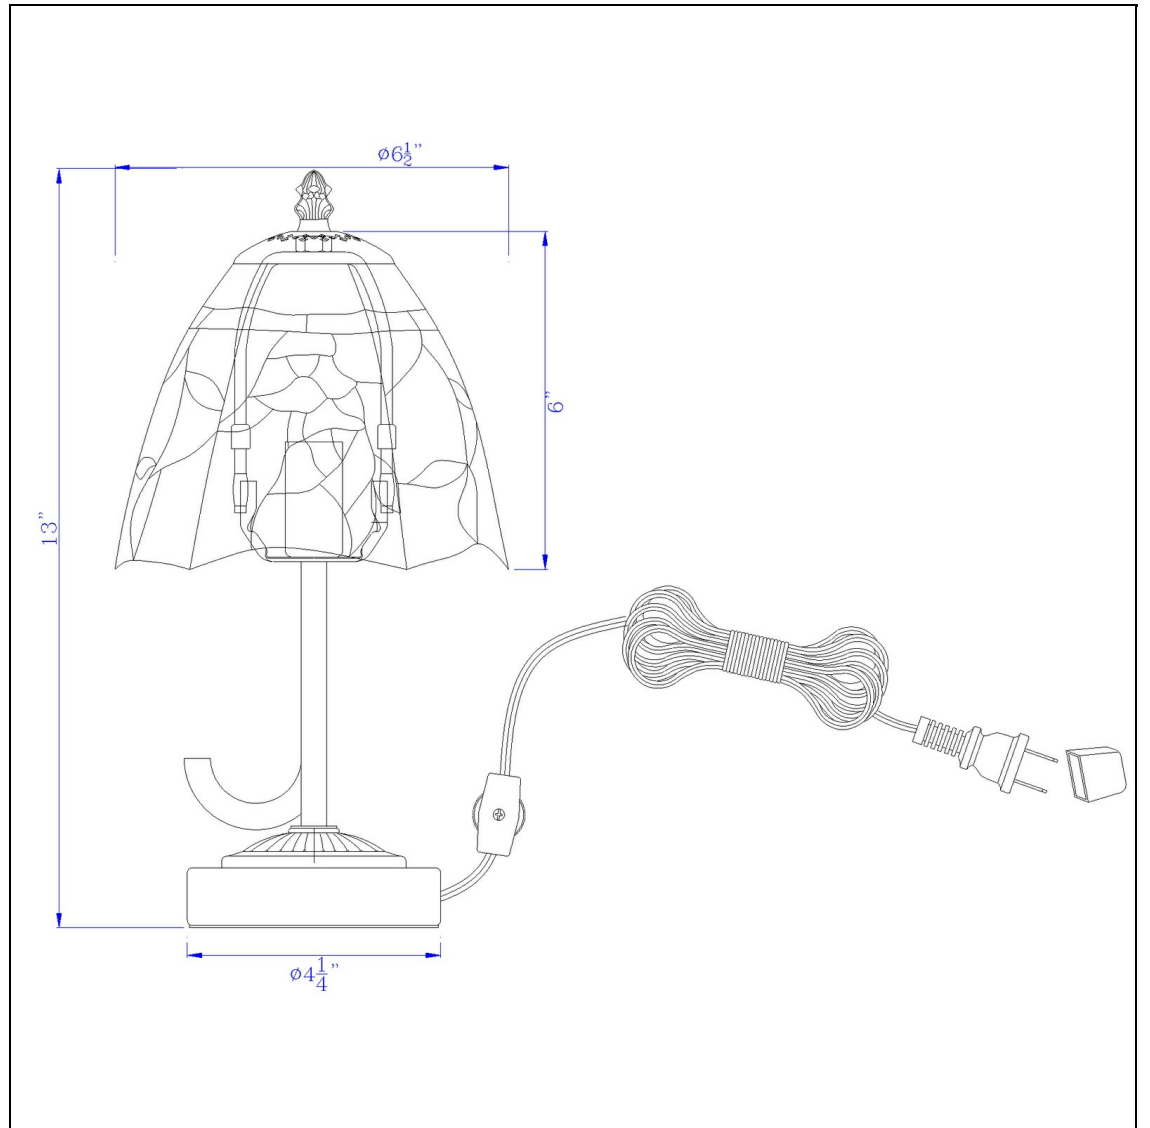

Product No. **BO-3119AC**

Description

40W metal/resin Tiffany accent lamp with inline switch
Durable Resin and Metal Construction
Durable Resin and Metal Construction
Hand Painted Tiffany Glass Shade
Pull Chain Switch
Weighted Base for Added Stability
Ships in One Carton
Add a pop of color to your space with this compact size accent lamp. It features a hand painted stai

Technical Specifications

UPC	020193067284	Shade Bottom1	6.50
Wattage	40W	Shade Side	6.00
Switch Type	ON/OFF	Carton 1 Dimensions	12.30 x 18.50 x 27.50
Bulb Base	E12	Carton 2 Dimensions	0.00 x 0.00 x 27.50
Number of Lights	1	Package Dimensions	L: 27.50 W: 18.50 H: 12.30
Color	Dark Bronze		