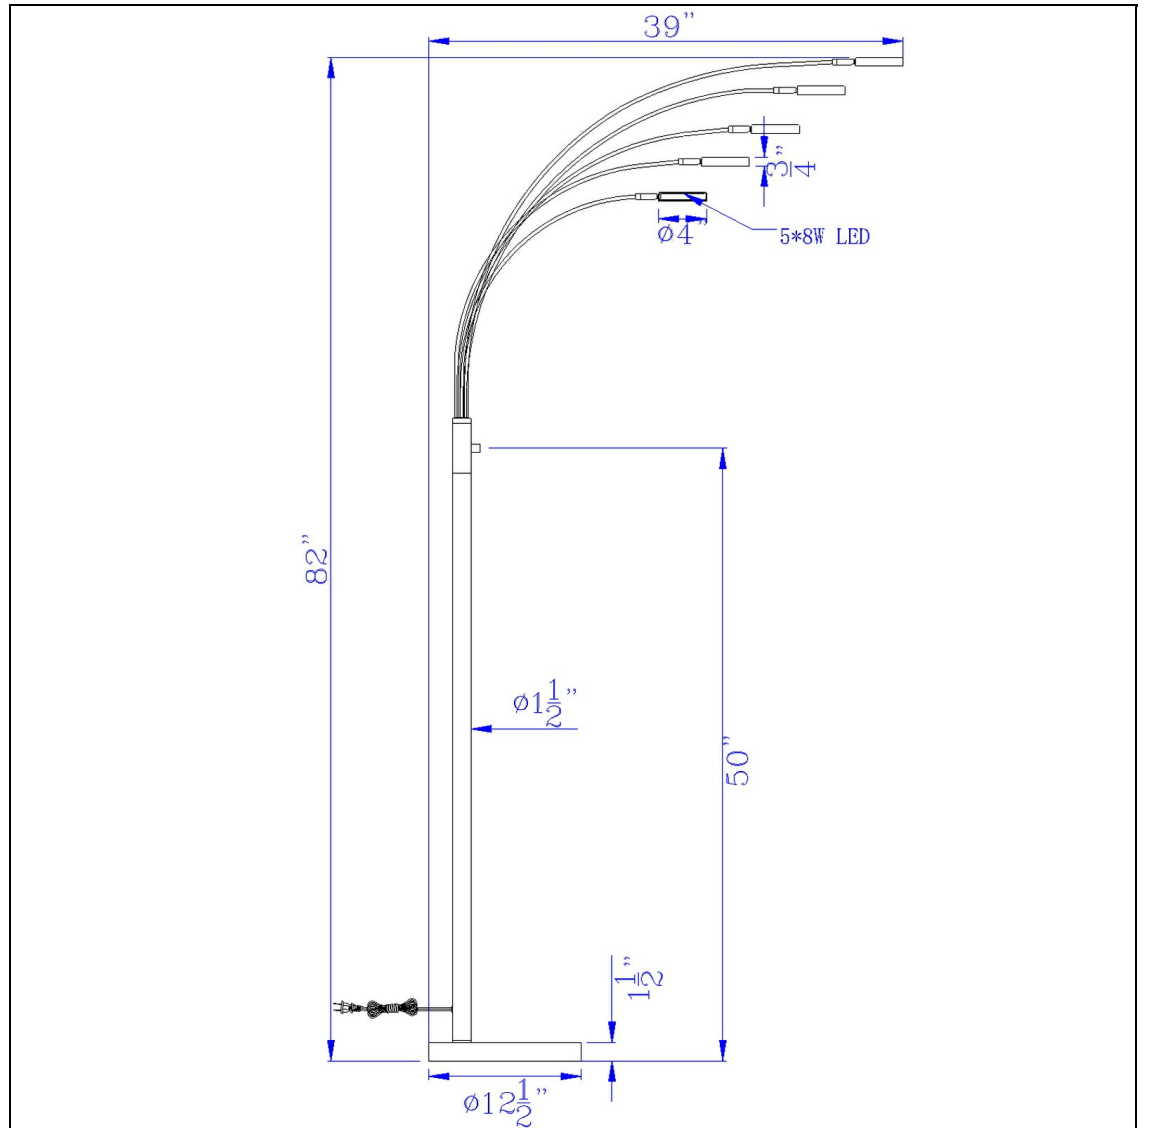

Product No. **BO-3121FL-5L-BS**

Description

Malibu Intergrated LED 8W x 5 metal arc floor lamp
Durable Metal Construction
Durable Metal Construction
Weighted Base for Added Stability
Integreated Led Puck Lights
560 Lumen Output
3000K Light Temp
Enhance yoru rooms appearance with this stirking modern LED arc floor lamp. It features a five head

Technical Specifications

UPC	020193067284	Shade Top1	4.00
Wattage	LED8W X 5	Shade Bottom1	4.00
Lumen	560 x 5	Shade Side	0.75
Switch Type	3 WAY	Carton 1 Dimensions	17.00 x 4.00 x 53.10
Bulb Base	LED	Carton 2 Dimensions	0.00 x 0.00 x 53.10
Number of Lights	5	Package Dimensions	L: 53.10 W: 4.00 H: 17.00
Color	Brushed Steel		