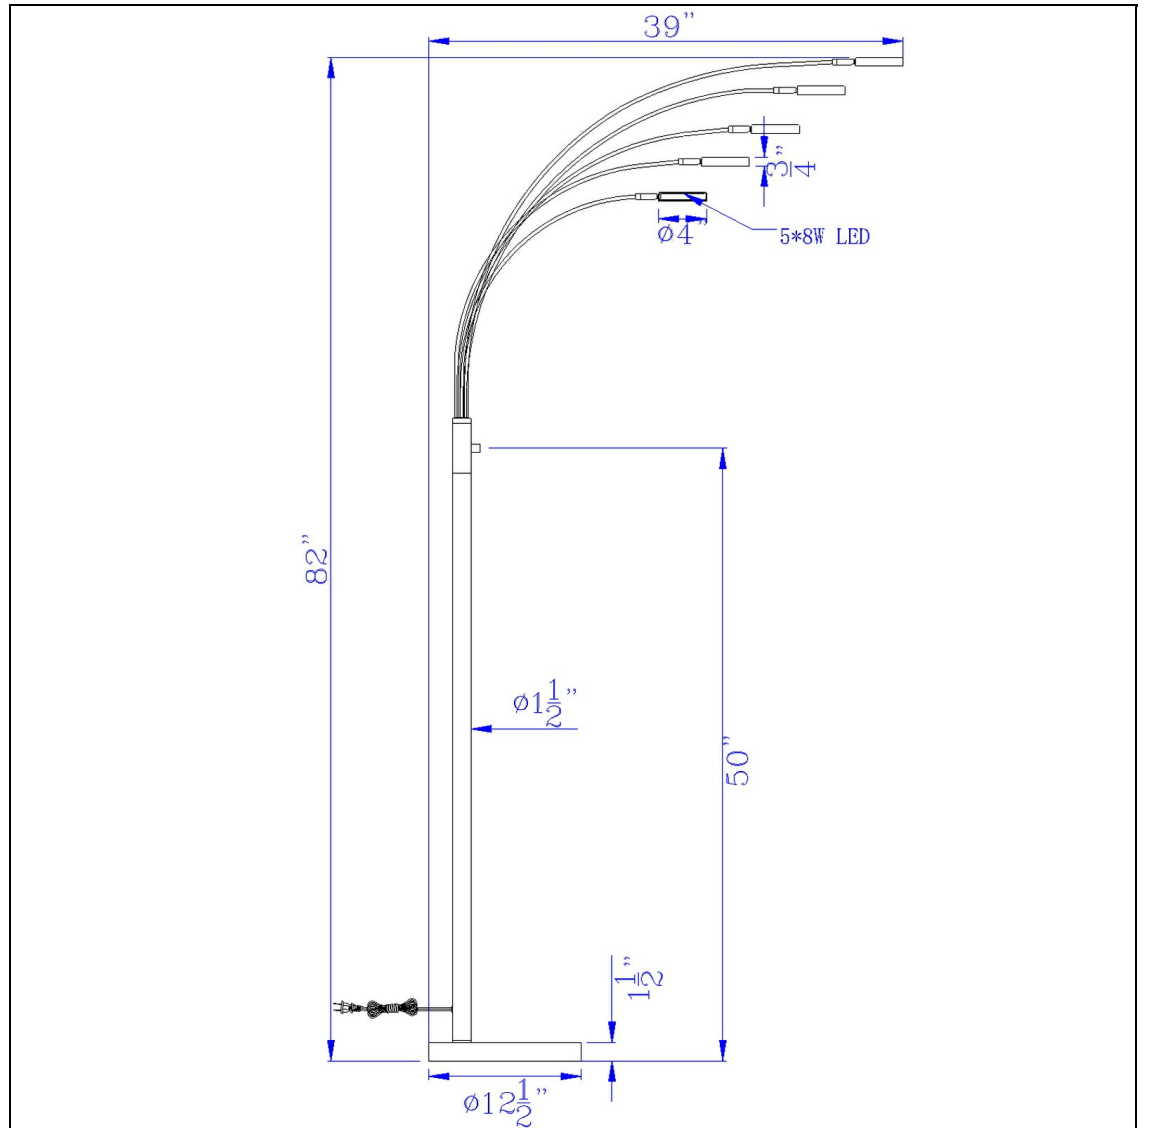

Product No. **BO-3121FL-5L-DB**

Description

Malibu Intergrated LED 8W x 5 metal arc floor lamp  
Durable Metal Construction  
Durable Metal Construction  
Weighted Base for Added Stability  
Integreated Led Puck Lights  
560 Lumen Output  
3000K Light Temp  
Enhance yoru rooms appearance with this stirking modern LED arc floor lamp. It features a five head

Technical Specifications

<b>UPC</b>	020193067284	<b>Shade Top1</b>	4.00
<b>Wattage</b>	LED8W X 5	<b>Shade Bottom1</b>	4.00
<b>Lumen</b>	560 x 5	<b>Shade Side</b>	0.75
<b>Switch Type</b>	3 WAY	<b>Carton 1 Dimensions</b>	17.00 x 4.00 x 53.30
<b>Bulb Base</b>	LED	<b>Carton 2 Dimensions</b>	0.00 x 0.00 x 53.30
<b>Number of Lights</b>	5	<b>Package Dimensions</b>	L: 53.30 W: 4.00 H: 17.00
<b>Color</b>	Dark Bronze		