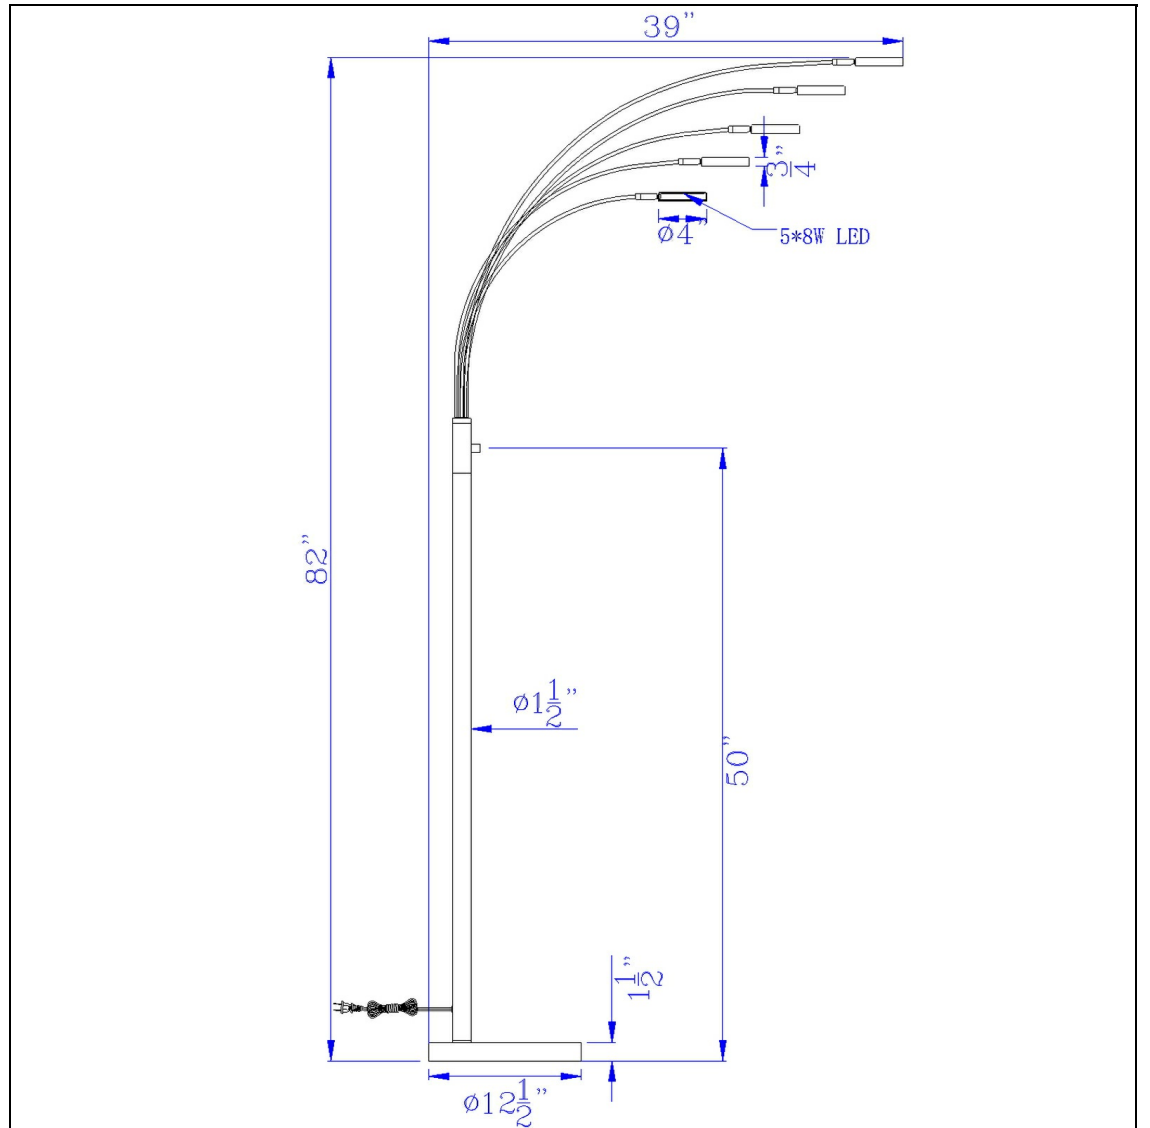

Product No. **BO-3121FL-5L-DB**

Description

Malibu Intergrated LED 8W x 5 metal arc floor lamp
Durable Metal Construction
Durable Metal Construction
Weighted Base for Added Stability
Integreated Led Puck Lights
560 Lumen Output
3000K Light Temp
Enhance yoru rooms appearance with this stirking modern LED arc floor lamp. It features a five head

Technical Specifications

UPC	020193067284	Shade Top1	4.00
Wattage	LED8W X 5	Shade Bottom1	4.00
Lumen	560 x 5	Shade Side	0.75
Switch Type	3 WAY	Carton 1 Dimensions	17.00 x 4.00 x 53.30
Bulb Base	LED	Carton 2 Dimensions	0.00 x 0.00 x 53.30
Number of Lights	5	Package Dimensions	L: 53.30 W: 4.00 H: 17.00
Color	Dark Bronze		