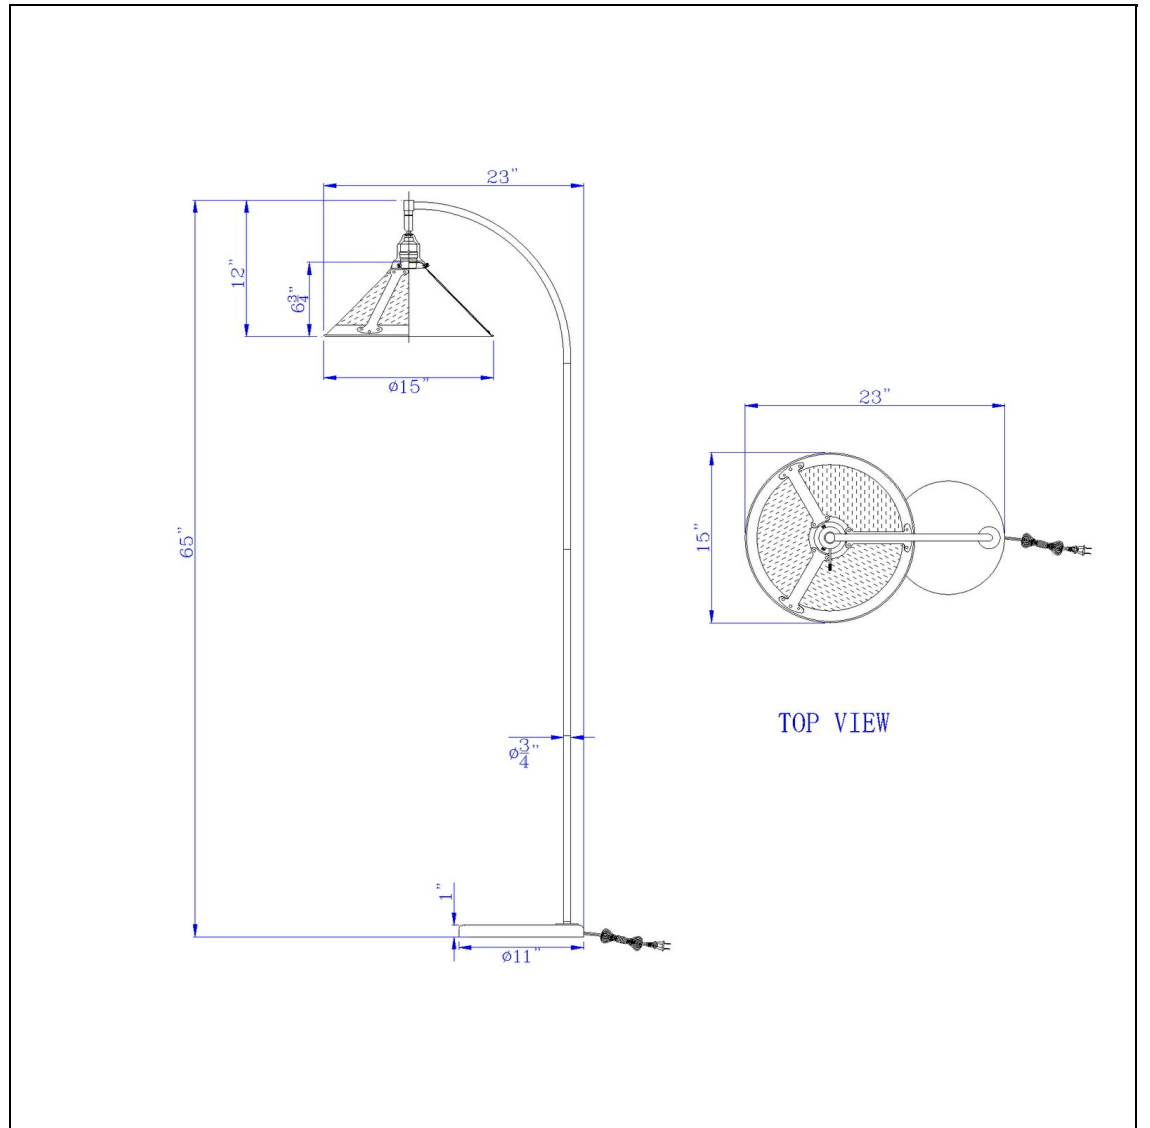

Product No. **BO-3122FL-BZ**

Description

60W downbridge adjustable metal floor lamp with mica shade
Durable Metal Construction
Durable Metal Construction
Natural Compressed Mica Shade
Weighted Base for Added Stability
On/Off Switch on Socket
Ships in One Carton
Refresh your decor with this stylish dark bronze metal arc lamp. It features a white natural compres

Technical Specifications

UPC	020193067284	Shade Bottom1	15.00
Wattage	60W	Shade Side	6.75
Switch Type	ON/OFF	Carton 1 Dimensions	9.50 x 17.00 x 23.50
Bulb Base	E26	Carton 2 Dimensions	0.00 x 0.00 x 23.50
Number of Lights	1	Package Dimensions	L: 23.50 W: 17.00 H: 9.50
Color	Mica/Dark Bronze		