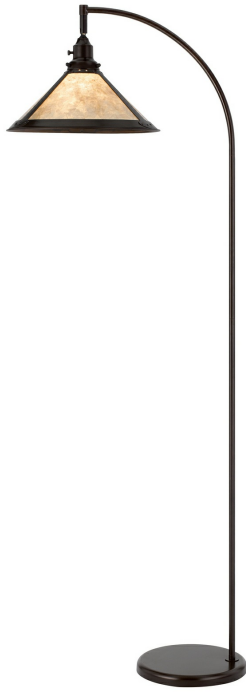

Product No. **BO-3122FL-BZ**

Description

60W downbridge adjustable metal floor lamp with mica shade
Durable Metal Construction
Durable Metal Construction
Natural Compressed Mica Shade
Weighted Base for Added Stability
On/Off Switch on Socket
Ships in One Carton
Refresh your decor with this stylish dark bronze metal arc lamp. It features a white natural compres

Technical Specifications

UPC	020193067284	Shade Bottom1	15.00
Wattage	60W	Shade Side	6.75
Switch Type	ON/OFF	Carton 1 Dimensions	9.50 x 17.00 x 23.50
Bulb Base	E26	Carton 2 Dimensions	0.00 x 0.00 x 23.50
Number of Lights	1	Package Dimensions	L: 23.50 W: 17.00 H: 9.50
Color	Mica/Dark Bronze		