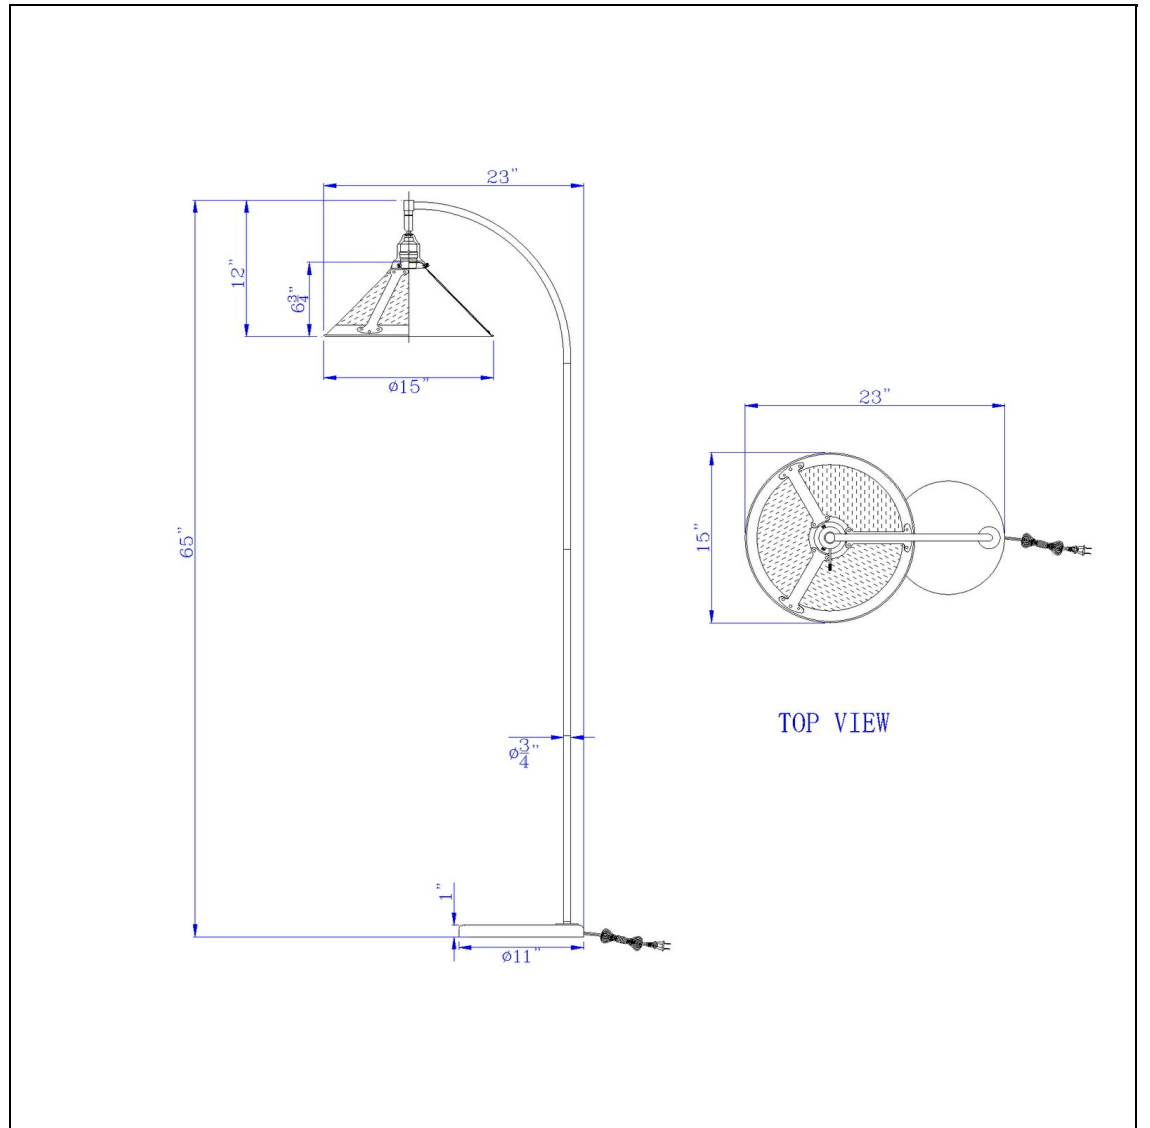

Product No. **BO-3122FL-RU**

Description

60W downbridge adjustable metal floor lamp with mica shade
Durable Metal Construction
Durable Metal Construction
Natural Compressed Mica Shade
Weighted Base for Added Stability
On/Off Switch on Socket
Ships in One Carton
Refresh your decor with this stylish rust metal arc lamp. It features a compressed natural amber mica shade.

Technical Specifications

UPC	020193067284	Shade Bottom1	15.00
Wattage	60W	Shade Side	6.75
Switch Type	ON/OFF	Carton 1 Dimensions	9.50 x 17.00 x 23.50
Bulb Base	E26	Carton 2 Dimensions	0.00 x 0.00 x 23.50
Number of Lights	1	Package Dimensions	L: 23.50 W: 17.00 H: 9.50
Color	Rust		