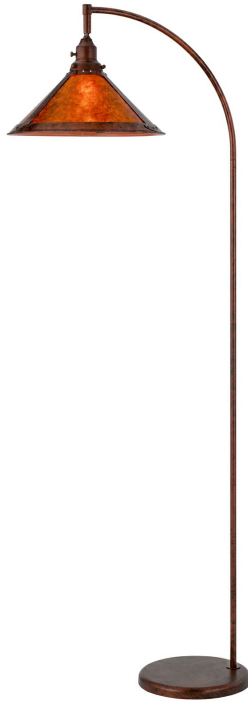

Product No. **BO-3122FL-RU**

Description

60W downbridge adjustable metal floor lamp with mica shade  
Durable Metal Construction  
Durable Metal Construction  
Natural Compressed Mica Shade  
Weighted Base for Added Stability  
On/Off Switch on Socket  
Ships in One Carton  
Refresh your decor with this stylish rust metal arc lamp. It features a compressed natural amber mica shade.

Technical Specifications

<b>UPC</b>	020193067284	<b>Shade Bottom1</b>	15.00
<b>Wattage</b>	60W	<b>Shade Side</b>	6.75
<b>Switch Type</b>	ON/OFF	<b>Carton 1 Dimensions</b>	9.50 x 17.00 x 23.50
<b>Bulb Base</b>	E26	<b>Carton 2 Dimensions</b>	0.00 x 0.00 x 23.50
<b>Number of Lights</b>	1	<b>Package Dimensions</b>	L: 23.50 W: 17.00 H: 9.50
<b>Color</b>	Rust		