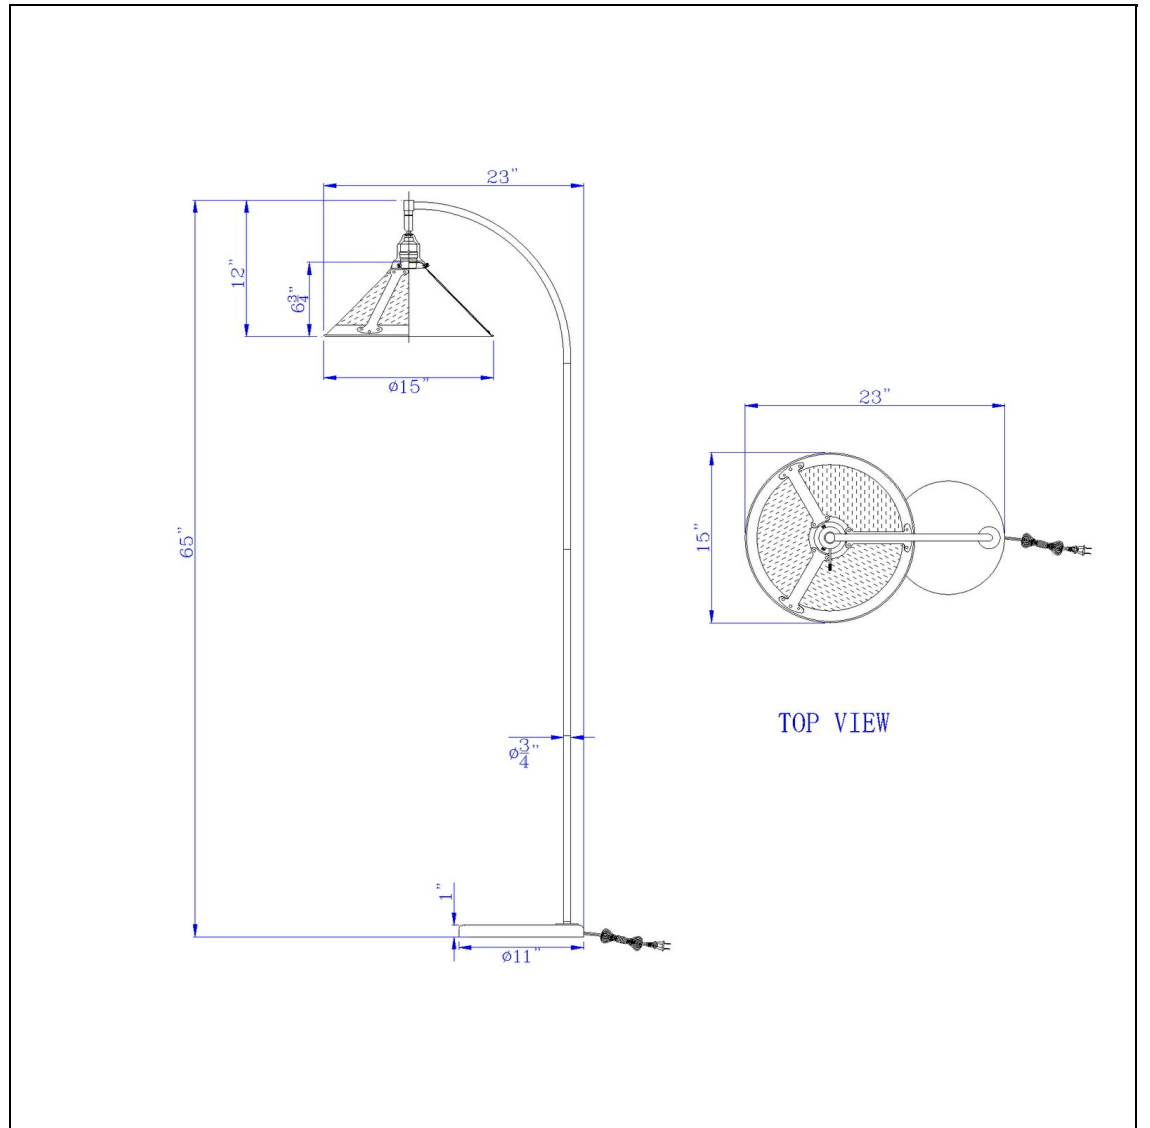

Product No. **BO-3122FL-RU**

Description

60W downbridge adjustable metal floor lamp with mica shade  
Durable Metal Construction  
Durable Metal Construction  
Natural Compressed Mica Shade  
Weighted Base for Added Stability  
On/Off Switch on Socket  
Ships in One Carton  
Refresh your decor with this stylish rust metal arc lamp. It features a compressed natural amber mica shade.

Technical Specifications

<b>UPC</b>	020193067284	<b>Shade Bottom1</b>	15.00
<b>Wattage</b>	60W	<b>Shade Side</b>	6.75
<b>Switch Type</b>	ON/OFF	<b>Carton 1 Dimensions</b>	9.50 x 17.00 x 23.50
<b>Bulb Base</b>	E26	<b>Carton 2 Dimensions</b>	0.00 x 0.00 x 23.50
<b>Number of Lights</b>	1	<b>Package Dimensions</b>	L: 23.50 W: 17.00 H: 9.50
<b>Color</b>	Rust		