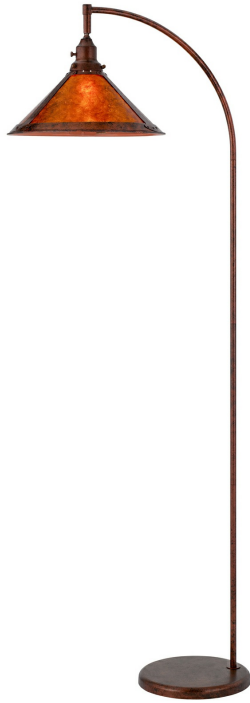

Product No. **BO-3122FL-RU**

Description

60W downbridge adjustable metal floor lamp with mica shade
Durable Metal Construction
Durable Metal Construction
Natural Compressed Mica Shade
Weighted Base for Added Stability
On/Off Switch on Socket
Ships in One Carton
Refresh your decor with this stylish rust metal arc lamp. It features a compressed natural amber mica shade.

Technical Specifications

UPC	020193067284	Shade Bottom1	15.00
Wattage	60W	Shade Side	6.75
Switch Type	ON/OFF	Carton 1 Dimensions	9.50 x 17.00 x 23.50
Bulb Base	E26	Carton 2 Dimensions	0.00 x 0.00 x 23.50
Number of Lights	1	Package Dimensions	L: 23.50 W: 17.00 H: 9.50
Color	Rust		