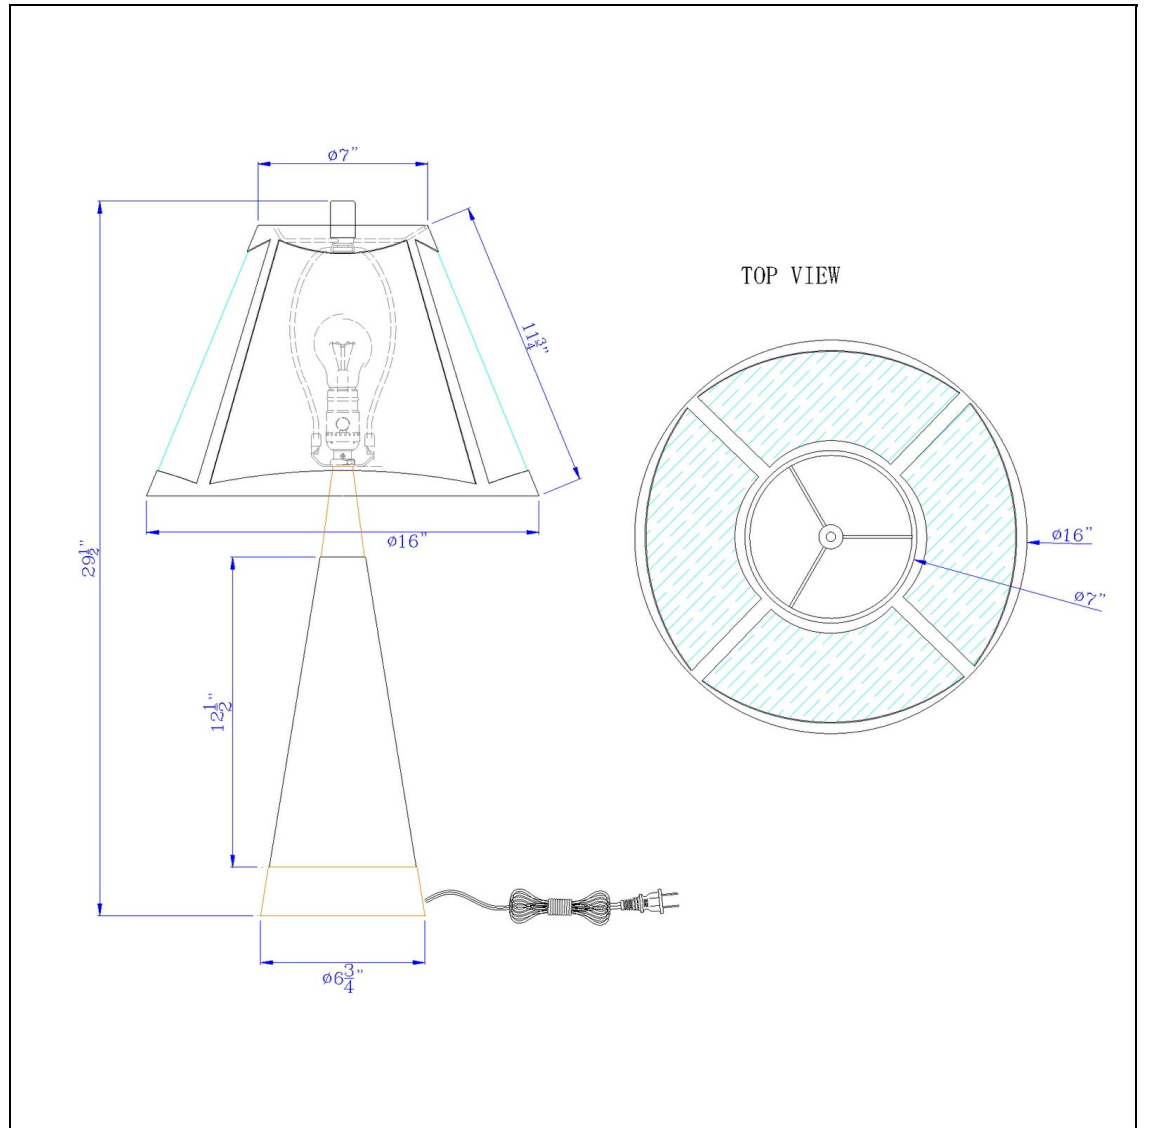

Product No. **BO-3123TB**

Description

150W 3 way Clemente metal/birch wood mica table lamp  
Durable Metal and Wood Construction  
Durable Metal and Wood Construction  
Conical Body Design  
Shade Constructed of Natural Compressed Mica  
Ships in One Carton  
Rubberwood Accents  
Brighten up your home with this mission inspired table lamp. It features a metal lined compressed wh

Technical Specifications

<b>UPC</b>	020193067284
<b>Wattage</b>	150W
<b>Switch Type</b>	3 WAY
<b>Bulb Base</b>	E26
<b>Number of Lights</b>	1
<b>Color</b>	Mica/Dark Bronze/Wood

<b>Shade Top1</b>	7.00
<b>Shade Bottom1</b>	16.00
<b>Shade Side</b>	11.75
<b>Carton 1 Dimensions</b>	18.30 x 17.50 x 17.50
<b>Carton 2 Dimensions</b>	0.00 x 0.00 x 17.50
<b>Package Dimensions</b>	L: 17.50 W: 17.50 H: 18.30