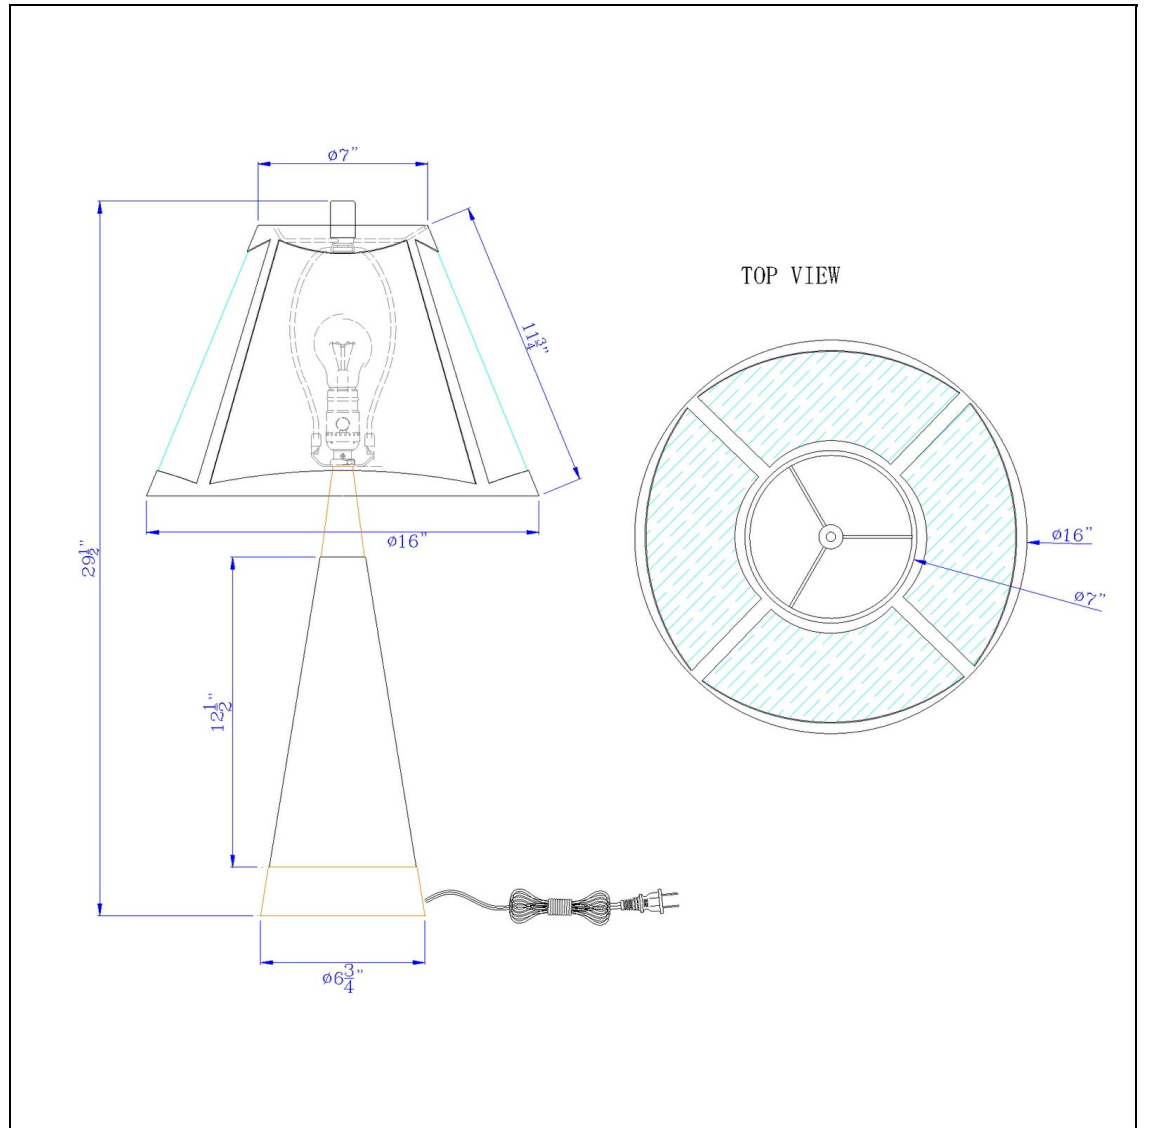

Product No. **BO-3123TB**

Description

150W 3 way Clemente metal/birch wood mica table lamp
Durable Metal and Wood Construction
Durable Metal and Wood Construction
Conical Body Design
Shade Constructed of Natural Compressed Mica
Ships in One Carton
Rubberwood Accents
Brighten up your home with this mission inspired table lamp. It features a metal lined compressed wh

Technical Specifications

UPC	020193067284
Wattage	150W
Switch Type	3 WAY
Bulb Base	E26
Number of Lights	1
Color	Mica/Dark Bronze/Wood

Shade Top1	7.00
Shade Bottom1	16.00
Shade Side	11.75
Carton 1 Dimensions	18.30 x 17.50 x 17.50
Carton 2 Dimensions	0.00 x 0.00 x 17.50
Package Dimensions	L: 17.50 W: 17.50 H: 18.30