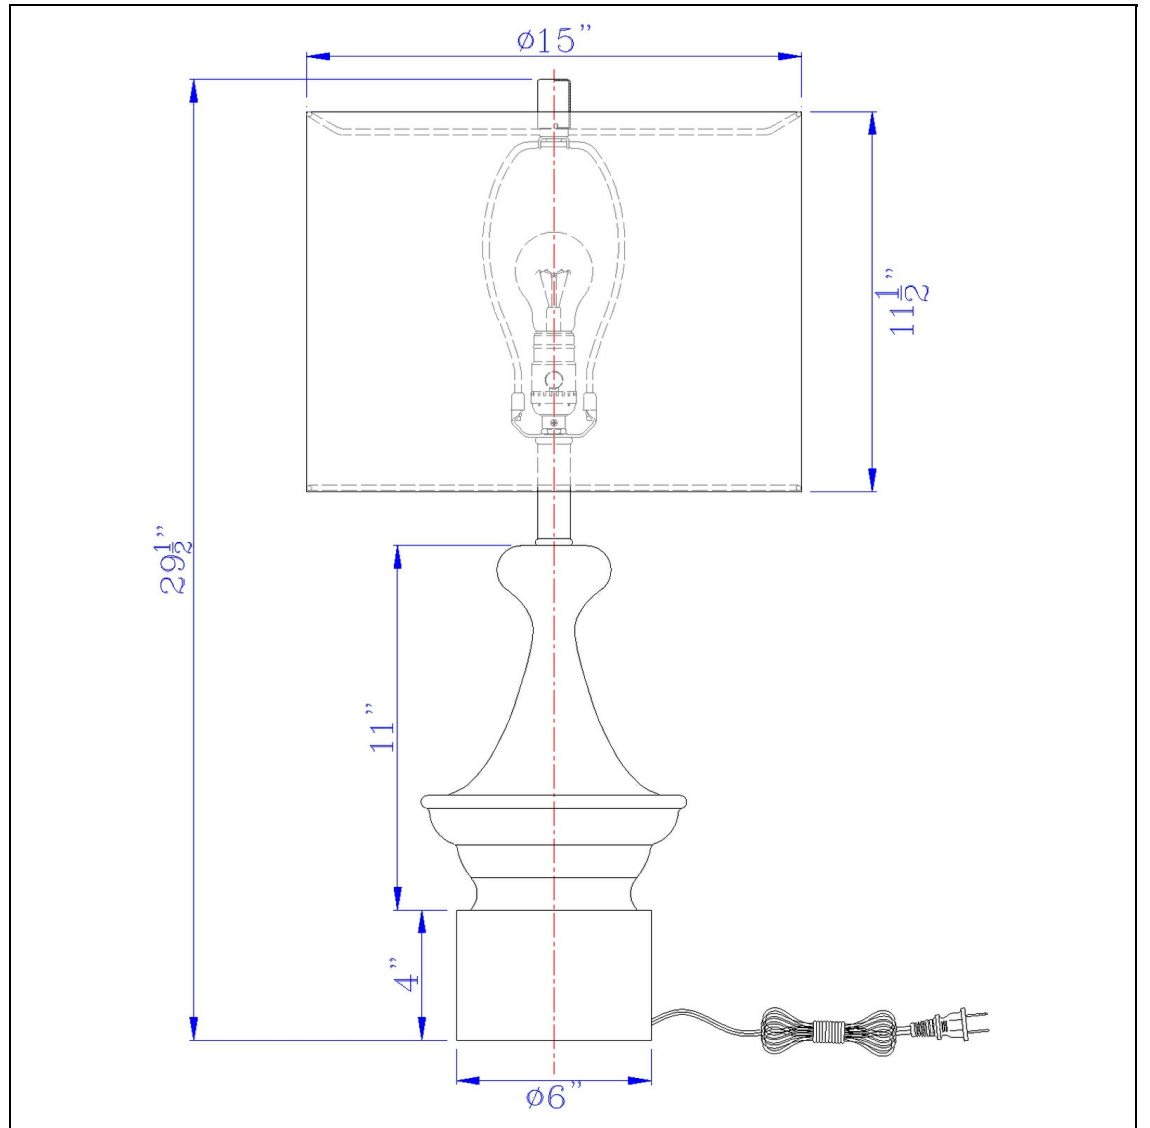

Product No. **BO-3125TB**

Description

150W 3 way Sterling metal/table lamp with faux wood metal base and drum linen shade
Durable Metal and Wood Construction
Durable Metal and Wood Construction
Rubberwood Platform Base
Ships in One Carton
Hardback Fabric Shade Included
3 Way Switch
Update your home or office with elegant black metal and wood finish table lamp. It adds the perfect

Technical Specifications

UPC	020193067284	Shade Top1	15.00
Wattage	150W	Shade Bottom1	15.00
Switch Type	3 WAY	Shade Side	11.50
Bulb Base	E26	Carton 1 Dimensions	18.30 x 16.30 x 16.30
Number of Lights	1	Carton 2 Dimensions	0.00 x 0.00 x 16.30
Color	Charcoal Greg/Wood	Package Dimensions	L: 16.30 W: 16.30 H: 18.30