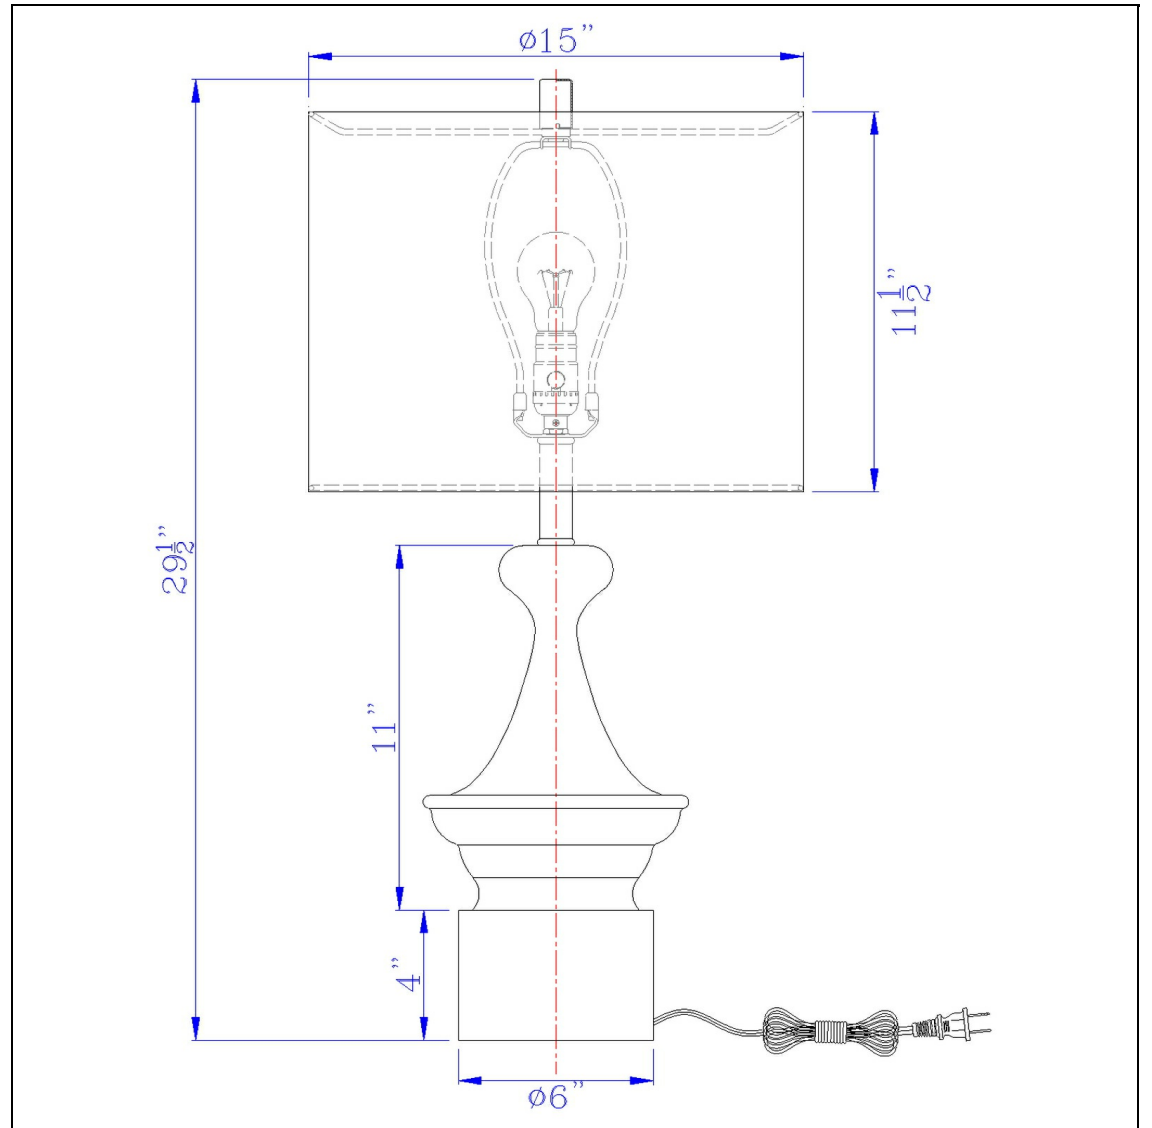

Product No. **BO-3125TB**

Description

150W 3 way Sterling metal/table lamp with faux wood metal base and drum linen shade  
Durable Metal and Wood Construction  
Durable Metal and Wood Construction  
Rubberwood Platform Base  
Ships in One Carton  
Hardback Fabric Shade Included  
3 Way Switch  
Update your home or office with elegant black metal and wood finish table lamp. It adds the perfect

Technical Specifications

<b>UPC</b>	020193067284	<b>Shade Top1</b>	15.00
<b>Wattage</b>	150W	<b>Shade Bottom1</b>	15.00
<b>Switch Type</b>	3 WAY	<b>Shade Side</b>	11.50
<b>Bulb Base</b>	E26	<b>Carton 1 Dimensions</b>	18.30 x 16.30 x 16.30
<b>Number of Lights</b>	1	<b>Carton 2 Dimensions</b>	0.00 x 0.00 x 16.30
<b>Color</b>	Charcoal Greg/Wood	<b>Package Dimensions</b>	L: 16.30 W: 16.30 H: 18.30