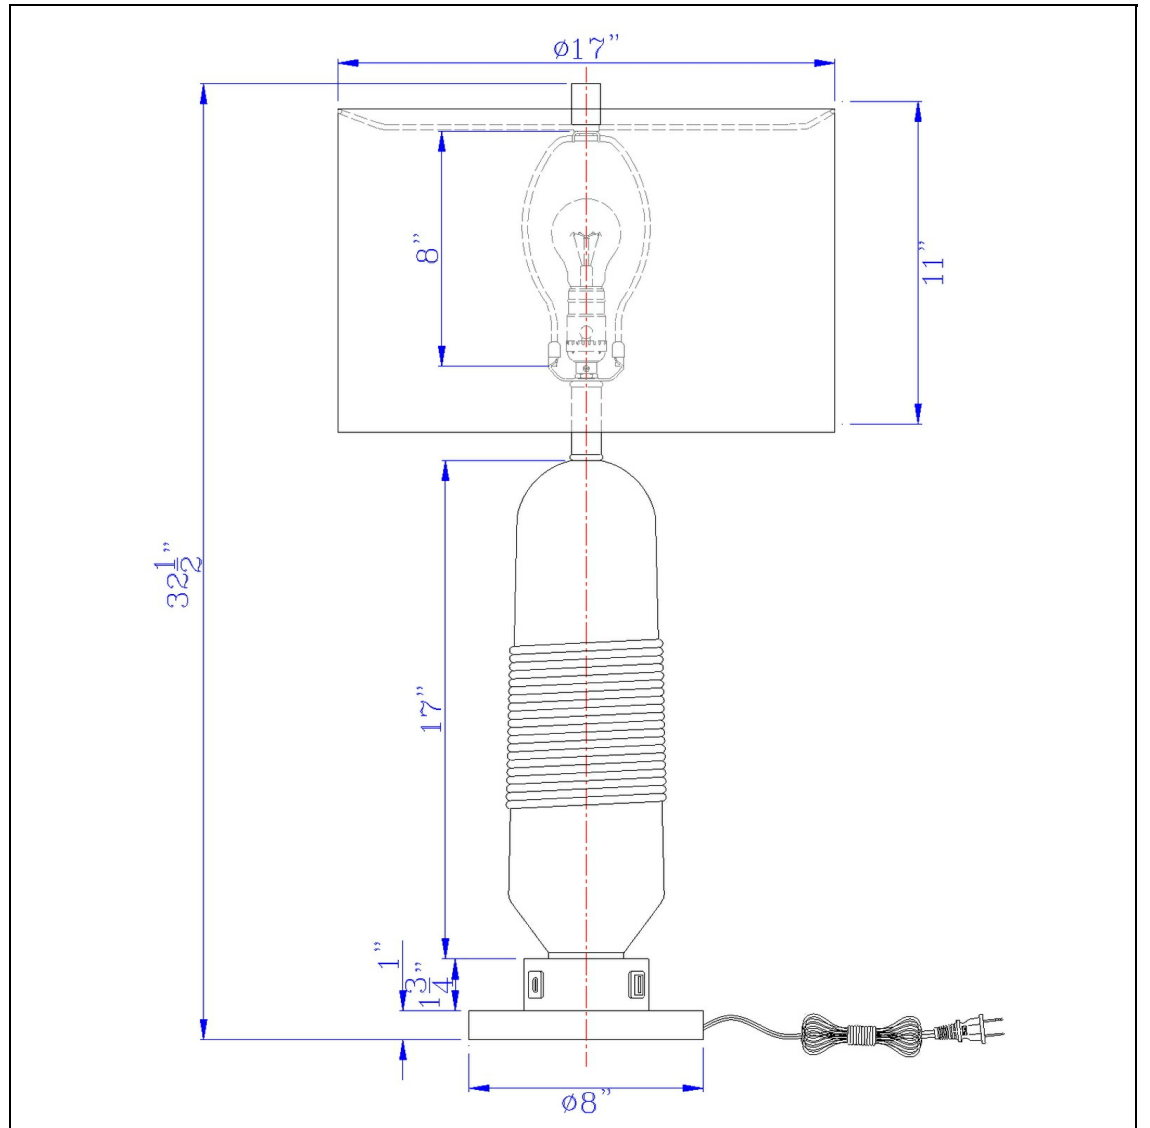

Product No. **BO-3127TB**

Description

150W 3 way Everett bubbled glass table lamp with burlap design and drum fabric shade. Equipped with 1 USB and 1 USB-C charging ports  
Durable Glass Construction  
Durable Metal and Glass Construction  
Oval Shaped "Body"  
Brown Rope Accents  
Bubble Glass Effect  
USB Charging Ports on Base  
This elegant and timeless table lamp from Cal Lighting is great piece of decor above a nightstand or

Technical Specifications

<b>UPC</b>	020193067284	<b>Shade Top1</b>	17.00
<b>Wattage</b>	150W	<b>Shade Bottom1</b>	17.00
<b>Switch Type</b>	3 WAY	<b>Shade Side</b>	11.00
<b>Bulb Base</b>	E26	<b>Carton 1 Dimensions</b>	23.30 x 18.00 x 18.00
<b>Number of Lights</b>	1	<b>Carton 2 Dimensions</b>	0.00 x 0.00 x 18.00
<b>Color</b>	Glass/Burlap	<b>Package Dimensions</b>	L: 18.00 W: 18.00 H: 23.30