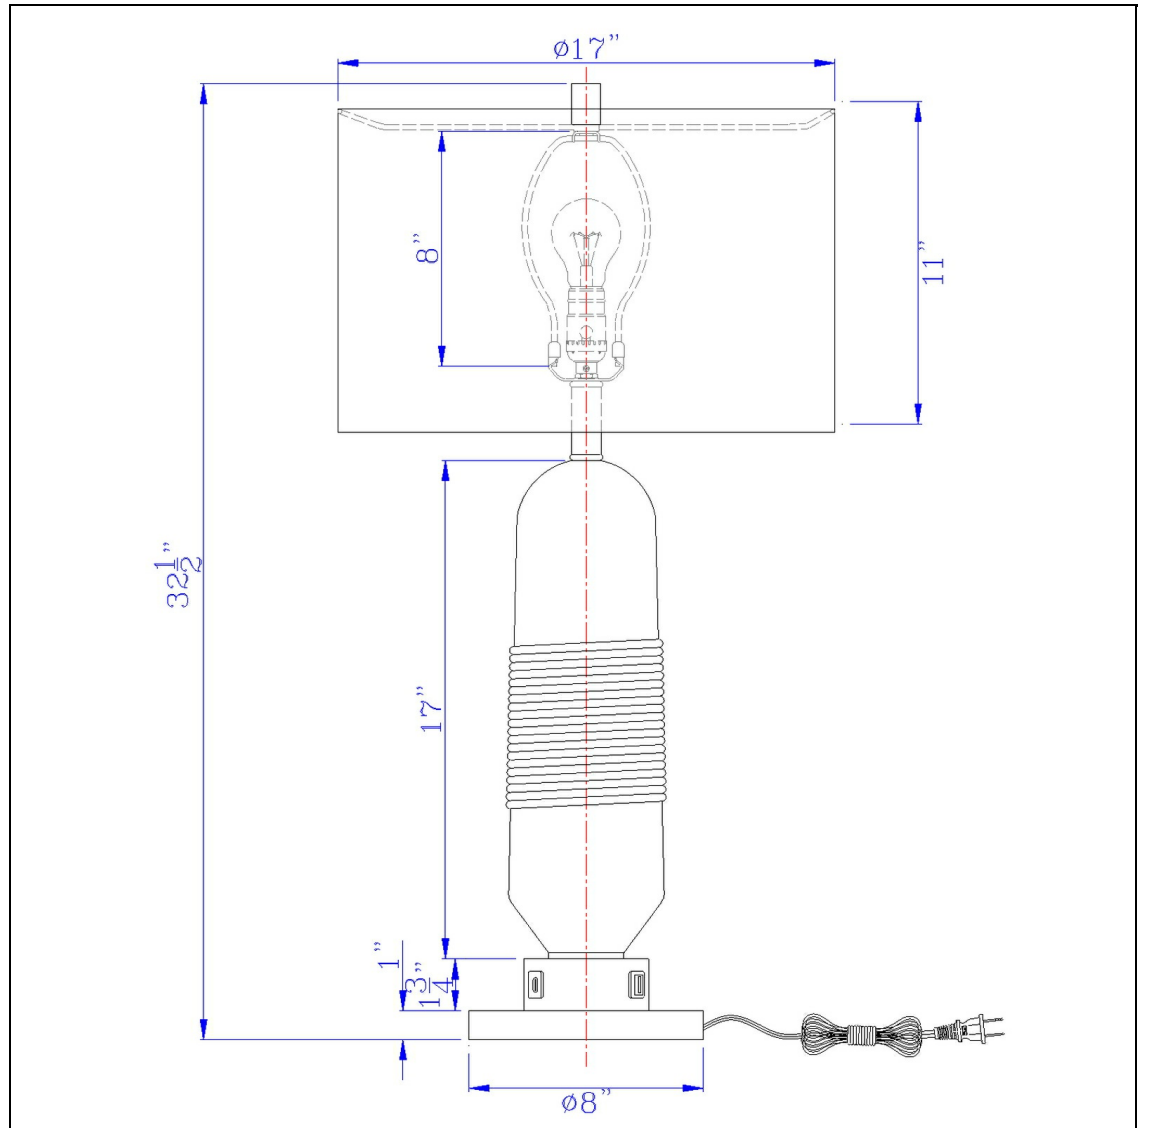

Product No. **BO-3127TB**

Description

150W 3 way Everett bubbled glass table lamp with burlap design and drum fabric shade. Equipped with 1 USB and 1 USB-C charging ports
Durable Glass Construction
Durable Metal and Glass Construction
Oval Shaped "Body"
Brown Rope Accents
Bubble Glass Effect
USB Charging Ports on Base
This elegant and timeless table lamp from Cal Lighting is great piece of decor above a nightstand or

Technical Specifications

UPC	020193067284	Shade Top1	17.00
Wattage	150W	Shade Bottom1	17.00
Switch Type	3 WAY	Shade Side	11.00
Bulb Base	E26	Carton 1 Dimensions	23.30 x 18.00 x 18.00
Number of Lights	1	Carton 2 Dimensions	0.00 x 0.00 x 18.00
Color	Glass/Burlap	Package Dimensions	L: 18.00 W: 18.00 H: 23.30