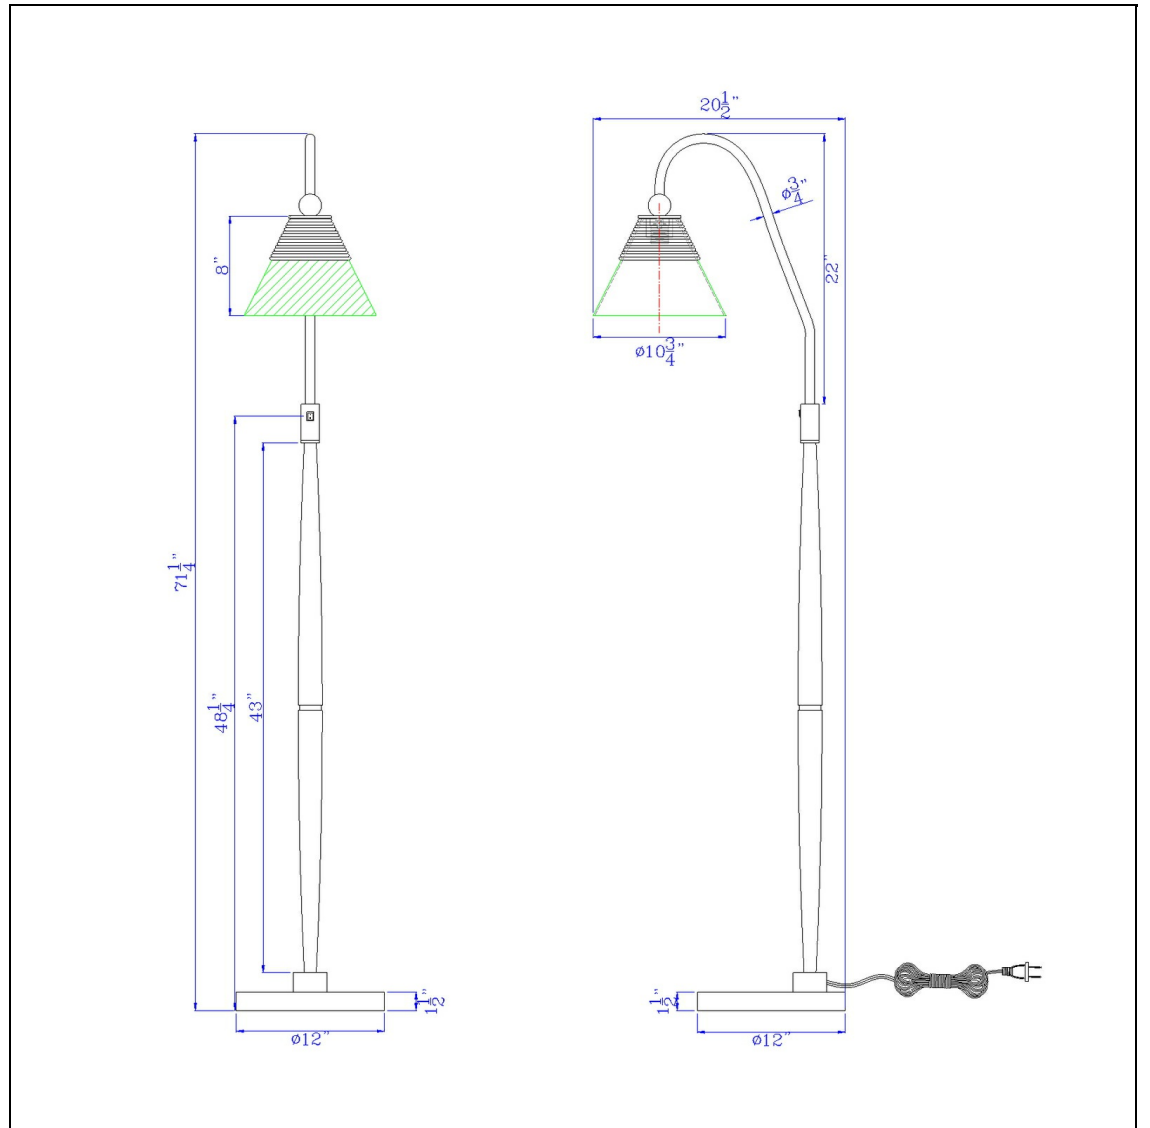

Product No. **BO-3128FL**

Description

60W Hinton downbridge metal floor lamp with faux wood pole and glass shade
Durable Metal Construction
Clear Bubble Glass Shade
Brown Rope Accents
Rubberwood Frame
Weighted Base for Added Stability
Ships in One Carton
Update your decor with this hanging style floor lamp. Set in a hand painted dark bronze finish, it f

Technical Specifications

UPC	020193067284	Shade Bottom1	10.75
Wattage	60W	Shade Side	8.00
Switch Type	ON/OFF	Carton 1 Dimensions	10.50 x 17.30 x 28.50
Bulb Base	E26	Carton 2 Dimensions	0.00 x 0.00 x 28.50
Number of Lights	1	Package Dimensions	L: 28.50 W: 17.30 H: 10.50
Color	Oak/Charcoal Grey		