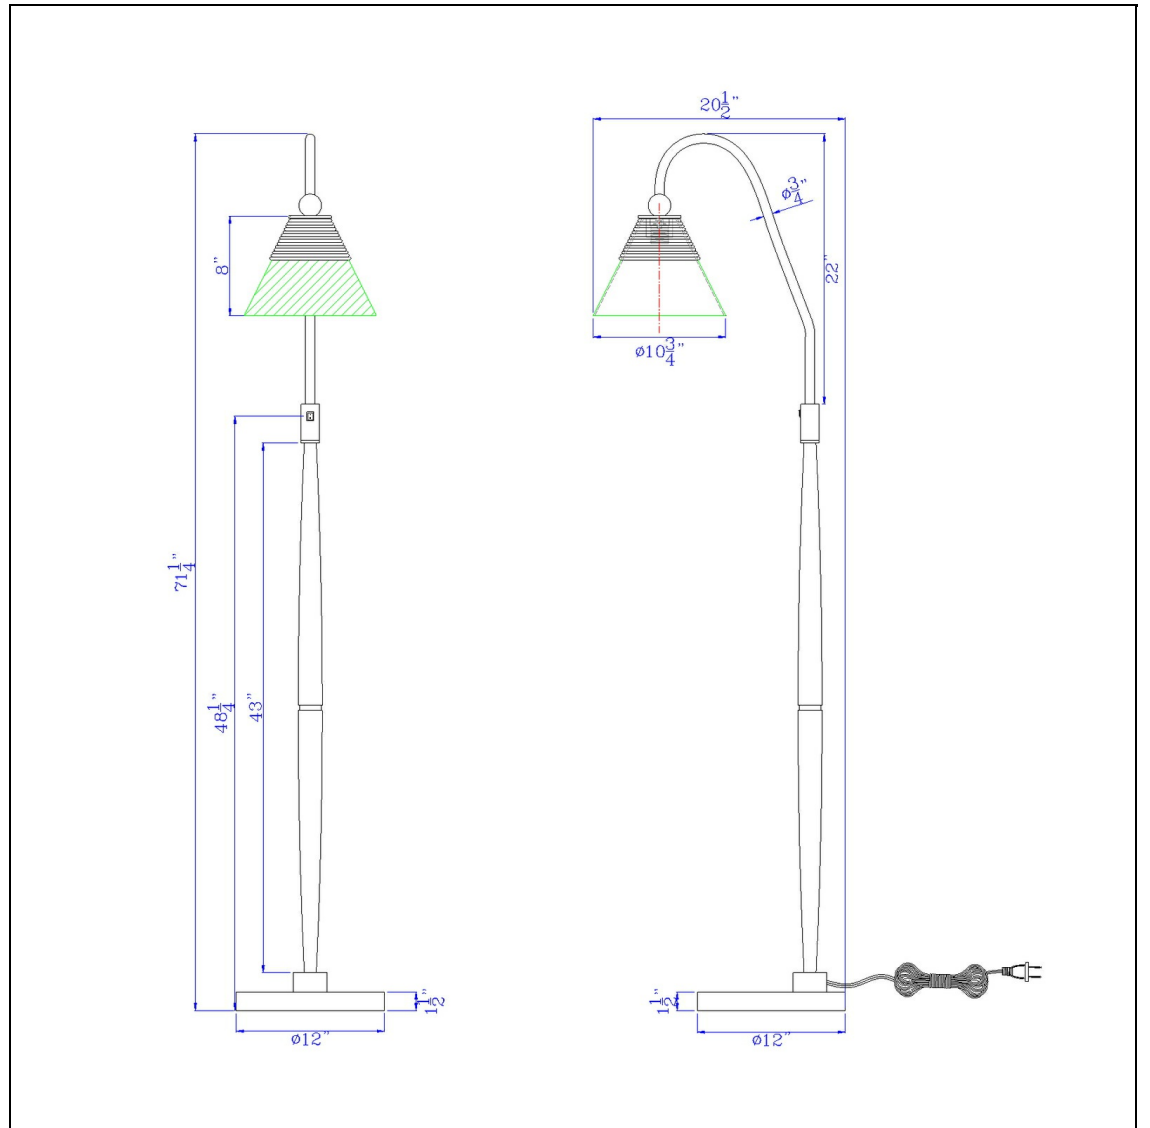

Product No. **BO-3128FL**

Description

60W Hinton downbridge metal floor lamp with faux wood pole and glass shade  
Durable Metal Construction  
Clear Bubble Glass Shade  
Brown Rope Accents  
Rubberwood Frame  
Weighted Base for Added Stability  
Ships in One Carton  
Update your decor with this hanging style floor lamp. Set in a hand painted dark bronze finish, it f

Technical Specifications

<b>UPC</b>	020193067284	<b>Shade Bottom1</b>	10.75
<b>Wattage</b>	60W	<b>Shade Side</b>	8.00
<b>Switch Type</b>	ON/OFF	<b>Carton 1 Dimensions</b>	10.50 x 17.30 x 28.50
<b>Bulb Base</b>	E26	<b>Carton 2 Dimensions</b>	0.00 x 0.00 x 28.50
<b>Number of Lights</b>	1	<b>Package Dimensions</b>	L: 28.50 W: 17.30 H: 10.50
<b>Color</b>	Oak/Charcoal Grey		