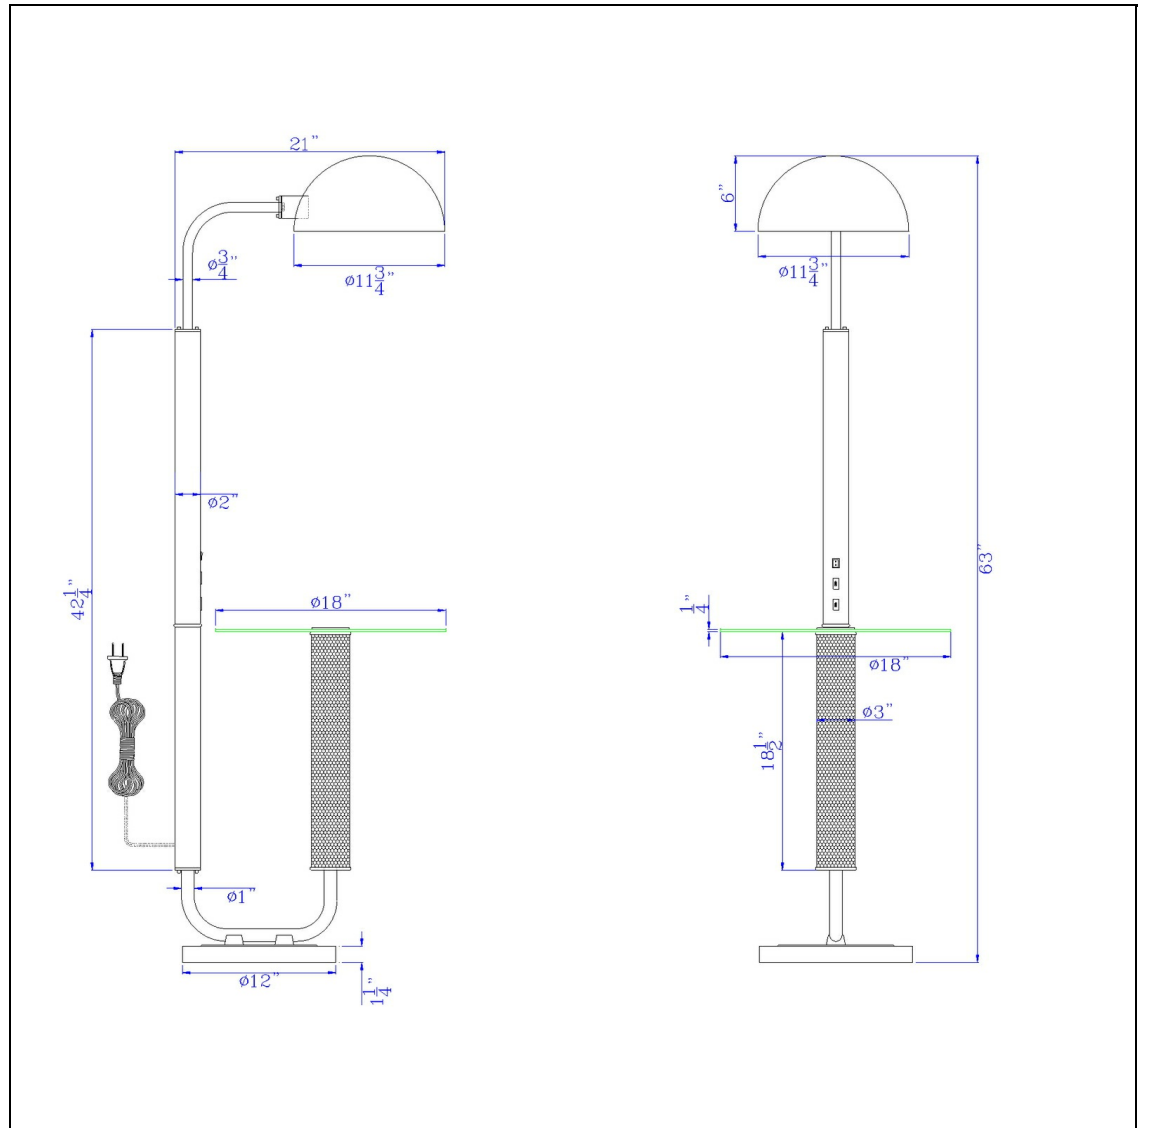

Product No. **BO-3129FL**

Description

100W Keyser metal floor lamp with faux wood pole and glass tray table and metal shade. Equipped with 1 USB and 1 USB-C charging ports
Durable Glass and Metal Construction
Functional Glass Table
Weighted Base for Added Stability
Black Metal Dome Style Shade
Rubberwood Frame
Ships in One Carton
?Light a seating area or entertainment room with this stylish metal floor lamp. It features a functi

Technical Specifications

| | | | |
|-------------------------|-------------------|----------------------------|---------------------------|
| UPC | 020193067284 | Shade Bottom1 | 11.75 |
| Wattage | 100W | Shade Side | 6.00 |
| Switch Type | ON/OFF | Carton 1 Dimensions | 8.50 x 20.50 x 41.80 |
| Bulb Base | E26 | Carton 2 Dimensions | 0.00 x 0.00 x 41.80 |
| Number of Lights | 1 | Package Dimensions | L: 41.80 W: 20.50 H: 8.50 |
| Color | Oak/Charcoal Grey | | |