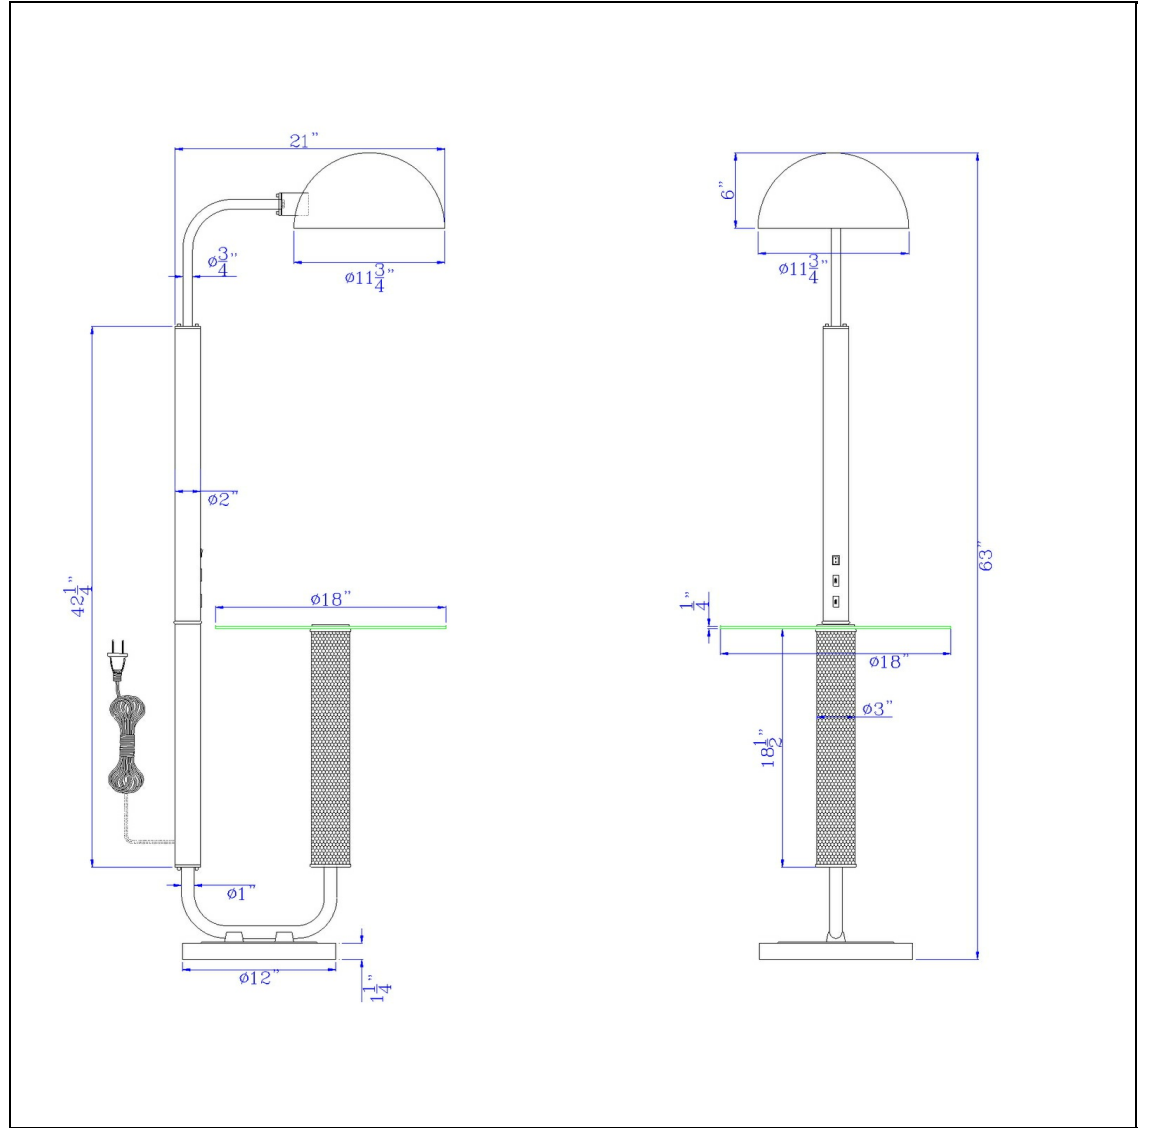

Product No. **BO-3129FL**

Description

100W Keyser metal floor lamp with faux wood pole and glass tray table and metal shade. Equipped with 1 USB and 1 USB-C charging ports
Durable Glass and Metal Construction
Functional Glass Table
Weighted Base for Added Stability
Black Metal Dome Style Shade
Rubberwood Frame
Ships in One Carton
?Light a seating area or entertainment room with this stylish metal floor lamp. It features a functi

Technical Specifications

UPC	020193067284
Wattage	100W
Switch Type	ON/OFF
Bulb Base	E26
Number of Lights	1
Color	Oak/Charcoal Grey

Shade Bottom1	11.75
Shade Side	6.00
Carton 1 Dimensions	8.50 x 20.50 x 41.80
Carton 2 Dimensions	0.00 x 0.00 x 41.80
Package Dimensions	L: 41.80 W: 20.50 H: 8.50