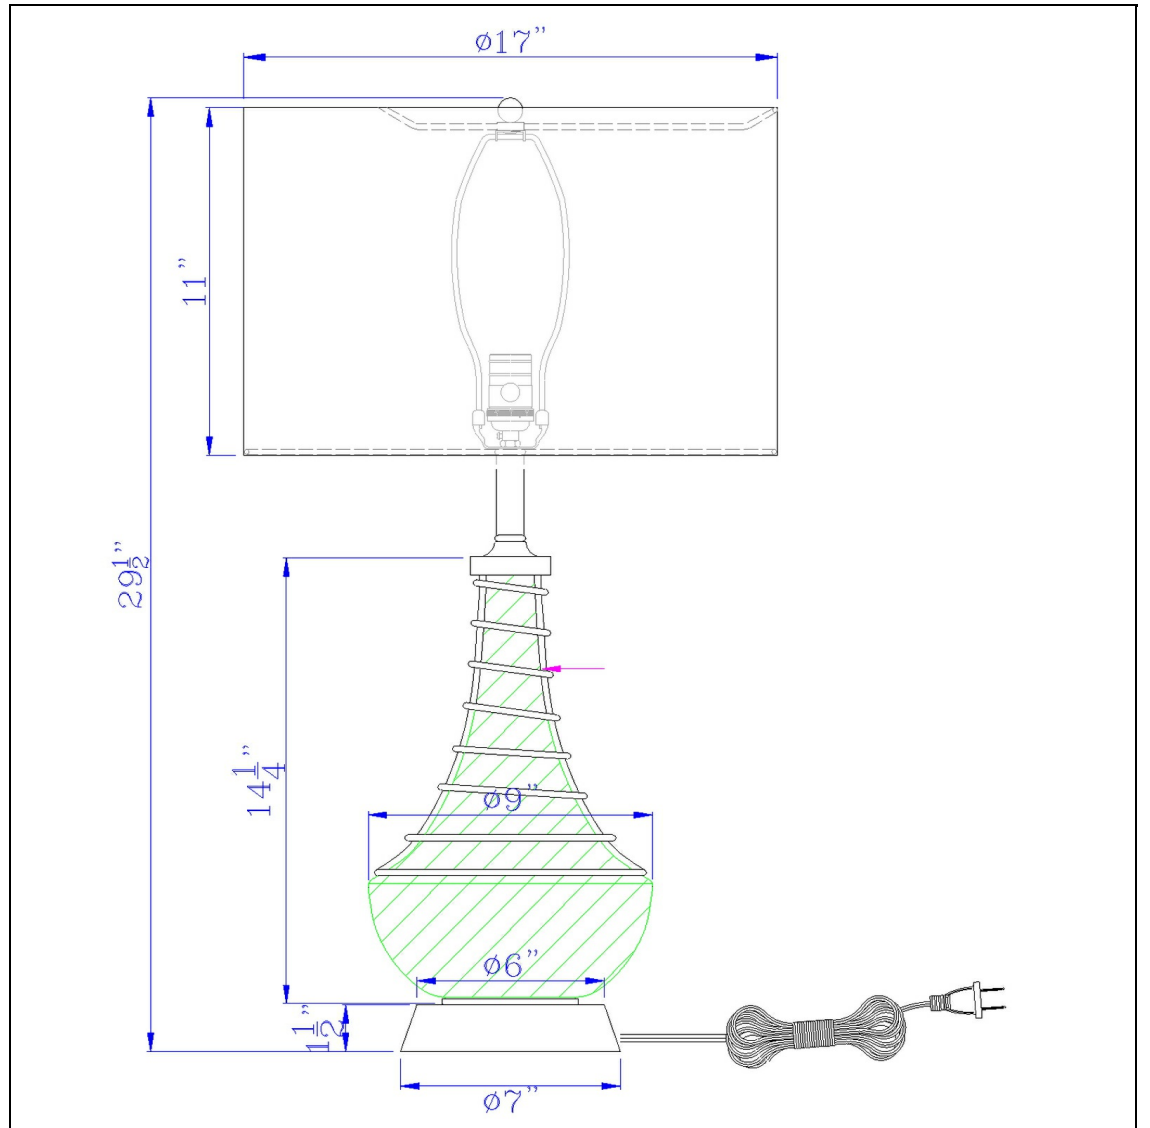

Product No. **BO-3130TB**

Description

150W 3 way Baraboo glass table lamp with wire guard design and drum fabric shade  
Durable Glass Construction  
Decorative Metal Wire Corkscrew Accent  
Weighted Base for Added Stability  
Drum Linen Shade Included  
3 Way Switch  
Ships in One Carton  
With Clean and smooth lines this table lamp will make a wonderful addition to any living room or bed

Technical Specifications

<b>UPC</b>	020193067284	<b>Shade Top1</b>	17.00
<b>Wattage</b>	150W	<b>Shade Bottom1</b>	17.00
<b>Switch Type</b>	3 WAY	<b>Shade Side</b>	11.00
<b>Bulb Base</b>	E26	<b>Carton 1 Dimensions</b>	19.50 x 18.10 x 18.10
<b>Number of Lights</b>	1	<b>Carton 2 Dimensions</b>	0.00 x 0.00 x 18.10
<b>Color</b>	Brushed Steel	<b>Package Dimensions</b>	L: 18.10 W: 18.10 H: 19.50